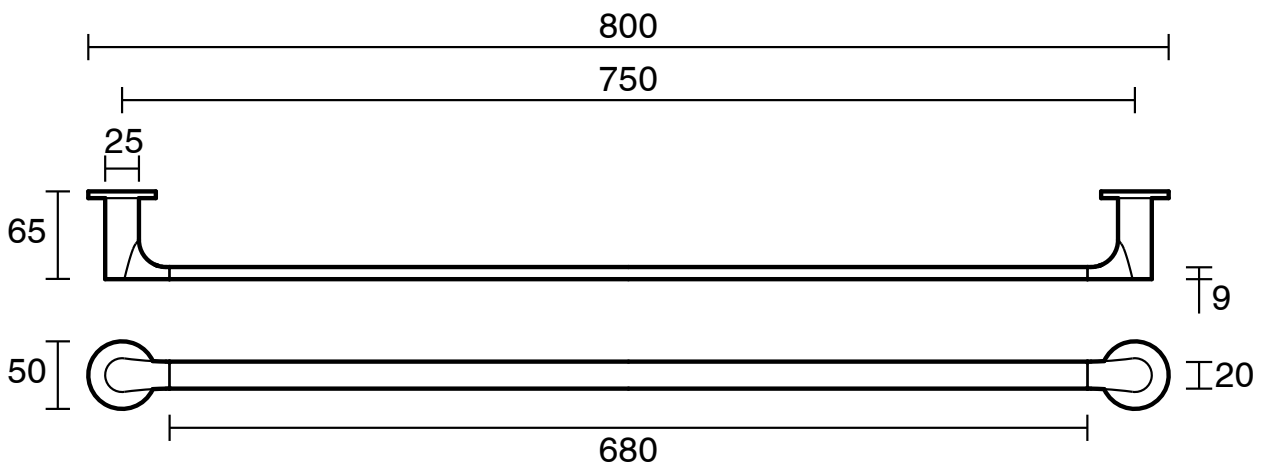

Mizu Silk Single Towel Rail 750mm Brushed Nickel

9511263

SPECIFICATIONS

Recommended Use	Domestic, Hotel & Commercial
Colour	Brushed Nickel
Material	Zinc

WARRANTY

Replacement Only - Domestic Use	10 Years
<i>Please refer to Warranty Page for full Terms and Conditions</i>	

Disclaimer: Products in this specification manual must by regulation be installed by licensed and registered trade people. The manufacturer/distributor reserves the right to vary specifications or delete models from their range without prior notification. Dimensions are nominal measurements only. Dimensions and set-outs listed are correct at time of publication however the manufacturer/distributor takes no responsibility for printing errors.