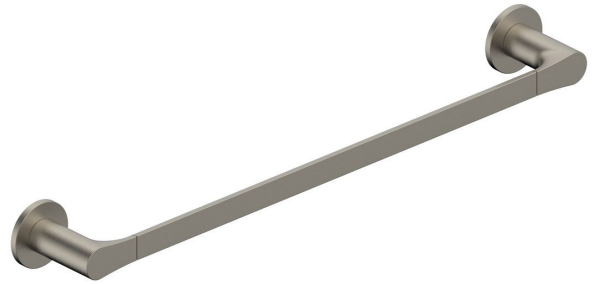

Mizu Silk Single Towel Rail 750mm Brushed Nickel

9511263

SPECIFICATIONS

Recommended Use	Domestic, Hotel & Commercial
Colour	Brushed Nickel
Material	Zinc

WARRANTY

Replacement Only - Domestic Use	10 Years
<i>Please refer to Warranty Page for full Terms and Conditions</i>	