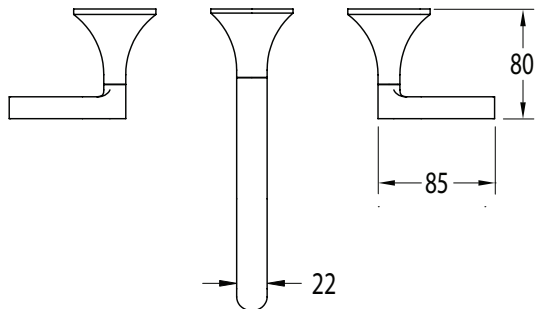

## Sussex Oria Wall Bath Set 215mm PVD Matte Black

2265607

SPECIFICATIONS	
Recommended Use	Residential;Commercial
Colour Finish	Matte Black
Primary Material	DR Brass
Recommended Pressure Range	150 - 500 kPa as per AS3500
Max Continuous Working Temperature (deg C)	65
Min Continuous Working Temperature (deg C)	1
WARRANTY	
Residential Use (Years)	40
Commercial Use (Years)	10
<i>Please refer to Sussex Warranty page for full Terms and Conditions</i>	

Dimensions are nominal measurements only.