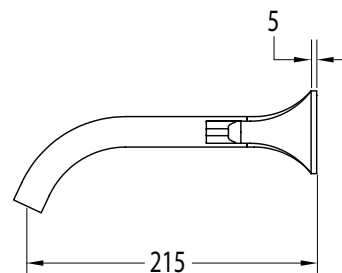

## Sussex Oria Wall Bath Set 215mm PVD Matte Black

2265607

SPECIFICATIONS	
Recommended Use	Residential;Commercial
Colour Finish	Matte Black
Primary Material	DR Brass
Recommended Pressure Range	150 - 500 kPa as per AS3500
Max Continuous Working Temperature (deg C)	65
Min Continuous Working Temperature (deg C)	1
WARRANTY	
Residential Use (Years)	40
Commercial Use (Years)	10
<i>Please refer to Sussex Warranty page for full Terms and Conditions</i>	

Dimensions are nominal measurements only.