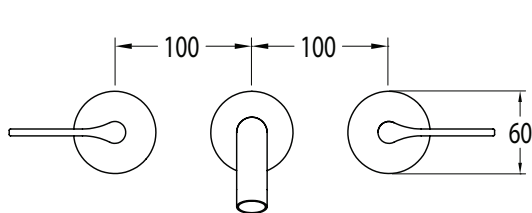

## Sussex Oria Wall Bath Set 215mm PVD Matte Black

2265607

SPECIFICATIONS	
Recommended Use	Residential;Commercial
Colour Finish	Matte Black
Primary Material	DR Brass
Recommended Pressure Range	150 - 500 kPa as per AS3500
Max Continuous Working Temperature (deg C)	65
Min Continuous Working Temperature (deg C)	1
WARRANTY	
Residential Use (Years)	40
Commercial Use (Years)	10
<i>Please refer to Sussex Warranty page for full Terms and Conditions</i>	

Dimensions are nominal measurements only.