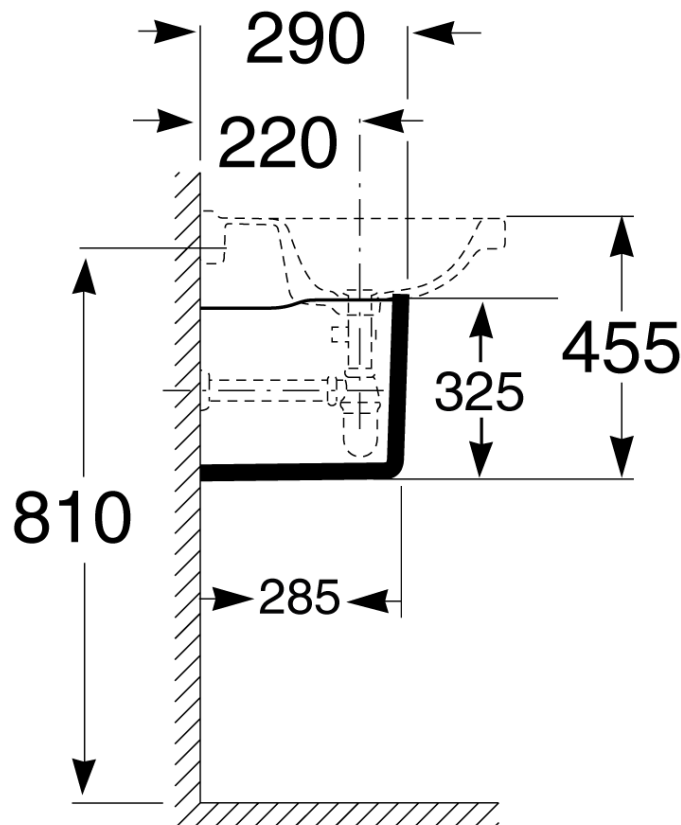

Roca Debba Semi Pedestal Suit 500mm Wall Basin White

9506367

SPECIFICATIONS	
Recommended Use	Domestic;Hotel;Commercial
Material	Vitreous China
Colour	White
Mounting	Wall
Basin Included	No
Plug & Waste Included	No
WARRANTY	
Warranty - Domestic Use (Years)	15
Spare Parts & Labour (Years)	1
<i>Please refer to Warranty Page for full Terms and Conditions</i>	

Disclaimer: Products in this specification manual must by regulation be installed by licensed and registered trade people. The manufacturer/distributor reserves the right to vary specifications or delete models from their range without prior notification. Dimensions are nominal measurements only. Dimensions and set-outs listed are correct at time of publication however the manufacturer/distributor takes no responsibility for printing errors.