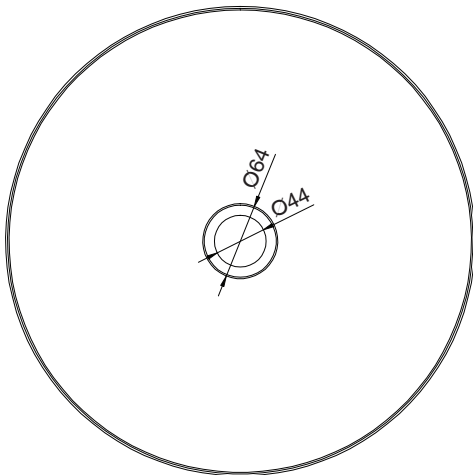

KADO

Kado Aspect Stainless Steel Basin Round 400mm with Plug & Waste Brushed Nickel

1806089

SPECIFICATIONS

Recommended Use	Domestic, Hotel & Commercial
Material	Stainless Steel (304 Grade)
Basin Colour	Brushed Nickel
Bowl Capacity	12 ltr
Weight	5.2 kg
Fixing	Waterproof silicone to the rim of basin and the benchtop
Taphole Configuration	No Taphole
Overflow Configuration	No Overflow
Plug & Waste Size	40mm
Plug & Waste	Included
Tapware	Sold Separately

WARRANTY

Warranty - Domestic Use	10 Years
Spare Parts & Labour	12 Months

Please refer to Warranty Page for full Terms and Conditions

Dimensions are nominal measurements only.

CLEANING RECOMMENDATIONS:

We recommend the use of soapy water or approved cleaners. This product should not be cleaned with abrasive materials. Damage caused by any improper treatment is not covered by the product warranty. Refer to Warranty Conditions

Disclaimer: Products in this specification manual must by regulation be installed by licensed and registered trade people. The manufacturer/distributor reserves the right to vary specifications or delete models from their range without prior notification. Dimensions are nominal measurements only. Dimensions and set-outs listed are correct at time of publication however the manufacturer/distributor takes no responsibility for printing errors.

Published 15/12/2021

To see the complete Kado range go to www.reece.com.au