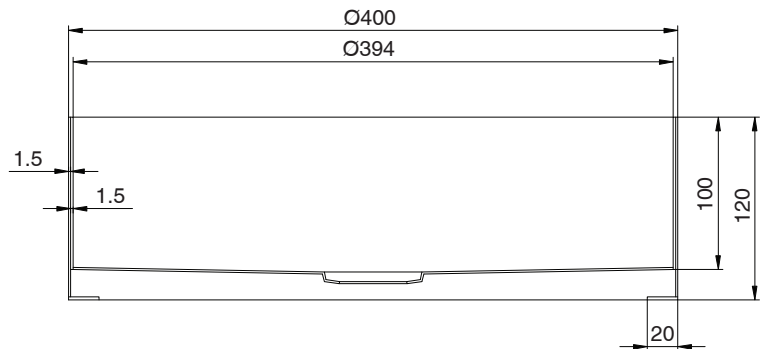

KADO

Kado Aspect Stainless Steel Basin Round 400mm with Plug & Waste Brushed Nickel

1806089

SPECIFICATIONS

Recommended Use	Domestic, Hotel & Commercial
Material	Stainless Steel (304 Grade)
Basin Colour	Brushed Nickel
Bowl Capacity	12 ltr
Weight	5.2 kg
Fixing	Waterproof silicone to the rim of basin and the benchtop
Taphole Configuration	No Taphole
Overflow Configuration	No Overflow
Plug & Waste Size	40mm
Plug & Waste	Included
Tapware	Sold Separately

WARRANTY

Warranty - Domestic Use	10 Years
Spare Parts & Labour	12 Months

Please refer to Warranty Page for full Terms and Conditions

Dimensions are nominal measurements only.

CLEANING RECOMMENDATIONS:

We recommend the use of soapy water or approved cleaners. This product should not be cleaned with abrasive materials. Damage caused by any improper treatment is not covered by the product warranty. Refer to Warranty Conditions

Disclaimer: Products in this specification manual must by regulation be installed by licensed and registered trade people. The manufacturer/distributor reserves the right to vary specifications or delete models from their range without prior notification. Dimensions are nominal measurements only. Dimensions and set-outs listed are correct at time of publication however the manufacturer/distributor takes no responsibility for printing errors.

Published 15/12/2021

To see the complete Kado range go to www.reece.com.au