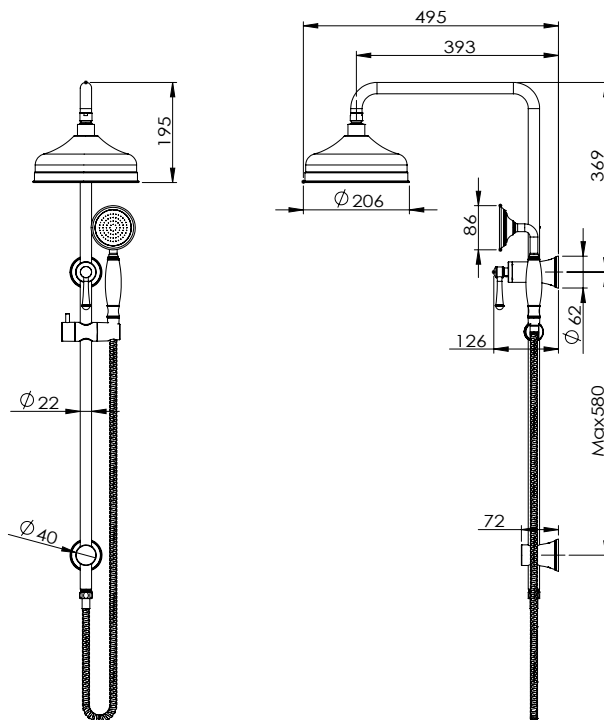

Posh Canterbury Twin Rail Shower with Top Rail Water Inlet Matte Black (3 Star)

9511248

SPECIFICATIONS

Recommended Use	Domestic, Hotel & Commercial
Colour	Matte Black
Finish	Matte
Material	Brass
Recommended Pressure Range	150-500 kPa
Maximum Continuous Working Temperature	80 deg C
Suitable for Storage Tank Hot Water	Yes
Suitable for Continuous Flow Hot Water	Yes
Suitable for Gravity Feed Hot Water	No

WARRANTY

Warranty - Domestic Use	7 Years
Parts Replacement Only	12 Months

Please refer to Warranty Page for full Terms and Conditions

Dimensions are nominal measurements only.

CLEANING RECOMMENDATIONS:

We recommend the use of soapy water or approved cleaners. This product should not be cleaned with abrasive materials. Damage caused by any improper treatment is not covered by the product warranty. Refer to Warranty Conditions

Disclaimer: Products in this specification manual must by regulation be installed by licensed and registered trade people. The manufacturer/distributor reserves the right to vary specifications or delete models from their range without prior notification. Dimensions are nominal measurements only. Dimensions and set-outs listed are correct at time of publication however the manufacturer/distributor takes no responsibility for printing errors.

Published 02/03/2022

To see the complete Posh range go to
www.reece.com.au