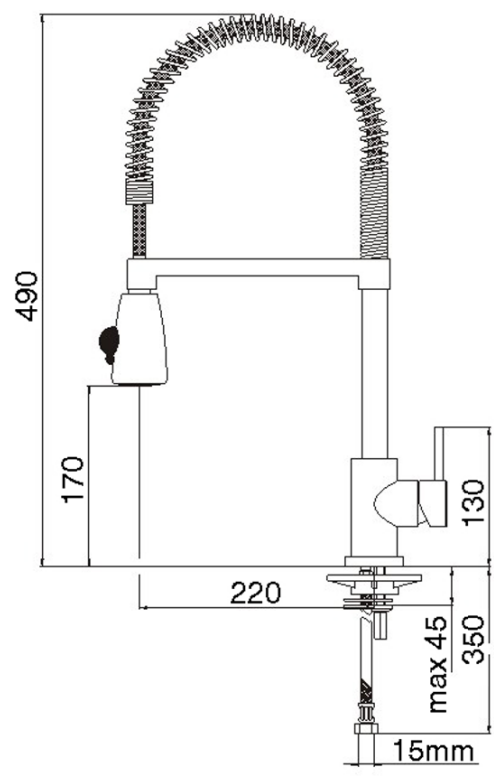

NOBILIS®

Nobili Oz T7 Pull Down Spray Sink Mixer Chrome (4 Star)

9500870

SPECIFICATIONS

Recommended Use	Domestic, Hotel & Commercial
Colour	Chrome
Material	DR Brass
Cartridge Type	2 Step Ceramic Disc
Recommended Pressure Range	150 - 500 kPa
Max Continuous Working Pressure	1000 kPa
Max Continuous Working Temperature	80 deg C
Suitable for Storage Tank Hot Water	Yes
Suitable for Continuous Flow Hot Water	Yes
Suitable for Gravity Feed Hot Water	No

WARRANTY

Warranty - Domestic Use	15 Years
Spare Parts & Labour	12 Months

Please refer to Warranty Page for full Terms and Conditions

Dimensions are nominal measurements only.

CLEANING RECOMMENDATIONS:

We recommend the use of soapy water or approved cleaners. This product should not be cleaned with abrasive materials. Damage caused by any improper treatment is not covered by the product warranty. Refer to Warranty Conditions

Disclaimer: Products in this specification manual must by regulation be installed by licensed and registered trade people. The manufacturer/distributor reserves the right to vary specifications or delete models from their range without prior notification. Dimensions are nominal measurements only. Dimensions and set-outs listed are correct at time of publication however the manufacturer/distributor takes no responsibility for printing errors.

Published 03/08/2021

To see the complete Nobili range go to www.reece.com.au