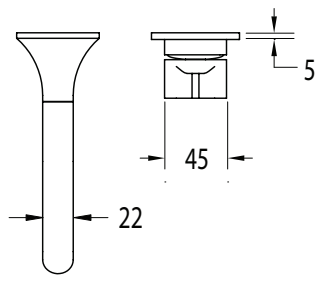

SUSSEX

Sussex Oria Wall Bath Mixer Outlet System 165mm Chrome

2265621

SPECIFICATIONS

Recommended Use	Residential;Commercial
Colour Finish	Polished Chrome
Primary Material	Brass
Recommended Pressure Range	150 - 500 kPa as per AS3500
Max Continuous Working Temperature (deg C)	65
Min Continuous Working Temperature (deg C)	1

WARRANTY

Residential Use (Years)	40
Commercial Use (Years)	10

Please refer to Sussex Warranty page for full Terms and Conditions

Dimensions are nominal measurements only.

CLEANING RECOMMENDATIONS:

We recommend the use of soapy water or approved cleaners. This product should not be cleaned with abrasive materials. Damage caused by any improper treatment is not covered by the product warranty. Refer to Warranty Conditions

Disclaimer: Products in this specification manual must by regulation be installed by licensed and registered trade people. The manufacturer/distributor reserves the right to vary specifications or delete models from their range without prior notification. Dimensions are nominal measurements only. Dimensions and set-outs listed are correct at time of publication however the manufacturer/distributor takes no responsibility for printing errors.

Published 01/04/2026

To see the complete Sussex range go to www.reece.com.au