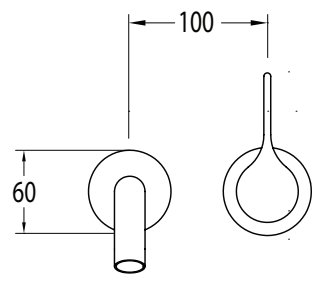

SUSSEX

Sussex Oria Wall Bath Mixer Outlet System 165mm Chrome

2265621

SPECIFICATIONS

Recommended Use	Residential;Commercial
Colour Finish	Polished Chrome
Primary Material	Brass
Recommended Pressure Range	150 - 500 kPa as per AS3500
Max Continuous Working Temperature (deg C)	65
Min Continuous Working Temperature (deg C)	1

WARRANTY

Residential Use (Years)	40
Commercial Use (Years)	10

Please refer to Sussex Warranty page for full Terms and Conditions

Dimensions are nominal measurements only.

CLEANING RECOMMENDATIONS:

We recommend the use of soapy water or approved cleaners. This product should not be cleaned with abrasive materials. Damage caused by any improper treatment is not covered by the product warranty. Refer to Warranty Conditions

Disclaimer: Products in this specification manual must by regulation be installed by licensed and registered trade people. The manufacturer/distributor reserves the right to vary specifications or delete models from their range without prior notification. Dimensions are nominal measurements only. Dimensions and set-outs listed are correct at time of publication however the manufacturer/distributor takes no responsibility for printing errors.

Published 01/04/2026

To see the complete Sussex range go to www.reece.com.au