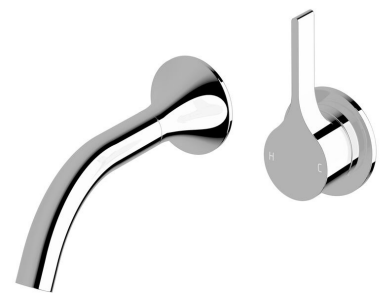

SUSSEX

Sussex Oria Wall Bath Mixer Outlet System 165mm Chrome

2265621

SPECIFICATIONS

Recommended Use	Residential;Commercial
Colour Finish	Polished Chrome
Primary Material	Brass
Recommended Pressure Range	150 - 500 kPa as per AS3500
Max Continuous Working Temperature (deg C)	65
Min Continuous Working Temperature (deg C)	1

WARRANTY

Residential Use (Years)	40
Commercial Use (Years)	10

Please refer to Sussex Warranty page for full Terms and Conditions

Dimensions are nominal measurements only.

CLEANING RECOMMENDATIONS:

We recommend the use of soapy water or approved cleaners. This product should not be cleaned with abrasive materials. Damage caused by any improper treatment is not covered by the product warranty. Refer to Warranty Conditions

Disclaimer: Products in this specification manual must by regulation be installed by licensed and registered trade people. The manufacturer/distributor reserves the right to vary specifications or delete models from their range without prior notification. Dimensions are nominal measurements only. Dimensions and set-outs listed are correct at time of publication however the manufacturer/distributor takes no responsibility for printing errors.

Published 01/04/2026

To see the complete Sussex range go to www.reece.com.au