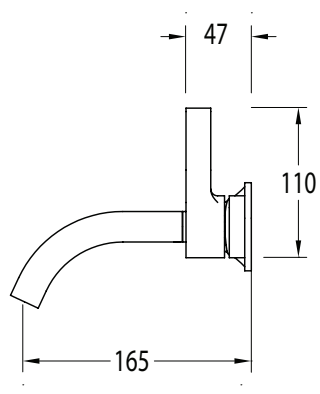

SUSSEX

Sussex Oria Wall Bath Mixer Outlet System 165mm Chrome

2265621

SPECIFICATIONS

Recommended Use	Residential;Commercial
Colour Finish	Polished Chrome
Primary Material	Brass
Recommended Pressure Range	150 - 500 kPa as per AS3500
Max Continuous Working Temperature (deg C)	65
Min Continuous Working Temperature (deg C)	1

WARRANTY

Residential Use (Years)	40
Commercial Use (Years)	10

Please refer to Sussex Warranty page for full Terms and Conditions

Dimensions are nominal measurements only.

CLEANING RECOMMENDATIONS:

We recommend the use of soapy water or approved cleaners. This product should not be cleaned with abrasive materials. Damage caused by any improper treatment is not covered by the product warranty. Refer to Warranty Conditions

Disclaimer: Products in this specification manual must by regulation be installed by licensed and registered trade people. The manufacturer/distributor reserves the right to vary specifications or delete models from their range without prior notification. Dimensions are nominal measurements only. Dimensions and set-outs listed are correct at time of publication however the manufacturer/distributor takes no responsibility for printing errors.

Published 01/04/2026

To see the complete Sussex range go to www.reece.com.au