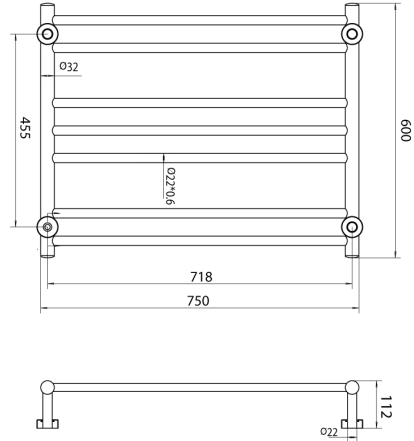

Posh Domaine Heated Towel Rail

SPECIFICATIONS

Recommended Use	Domestic, Hotel & Commercial
Material	Polished Stainless Steel (304)
Options	Plug-in or Hardwired
Heating Method	Dry Element
Power Entry	Bottom right leg
Voltage	230V AC 50Hz
Wattage	
750 x 500	80 watts
600 x 750	100 watts
750 x 700	150 watts
1100 x 650	150 watts
IP Rating	IP45
Standard	AS/NZ 60335.1 AS/NZS 60335.2.43 EN 55014-1

Heated Towel Rail: 750mm x 700mm
Reece Code: 9506133

Heated Towel Rail: 1100mm x 650mm
Reece Code: 9508100

Dimensions are nominal measurements only.

Disclaimer: Products in this specification manual must by regulation be installed by licensed and registered trade people. The manufacturer/distributor reserves the right to vary specifications or delete models from their range without prior notification. Dimensions are nominal measurements only. Dimensions and set-outs listed are correct at time of publication however the manufacturer/distributor takes no responsibility for printing errors.

Published 29/05/2020

To see the complete Posh range go to
www.reece.com.au/bathrooms

Posh Domaine Heated Towel Rail

Heated Towel Rail 750mm x 500mm
Reece Code: 9508099

Heated Towel Rail 600mm x 750mm
Reece Code: 9508098

Heated Towel Rail 750mm x 700mm
Reece Code: 9506133

Heated Towel Rail 1100mm x 650mm
Reece Code: 9508100

Dimensions are nominal measurements only.

Disclaimer: Products in this specification manual must by regulation be installed by licensed and registered trade people. The manufacturer/distributor reserves the right to vary specifications or delete models from their range without prior notification. Dimensions are nominal measurements only. Dimensions and set-outs listed are correct at time of publication however the manufacturer/distributor takes no responsibility for printing errors.