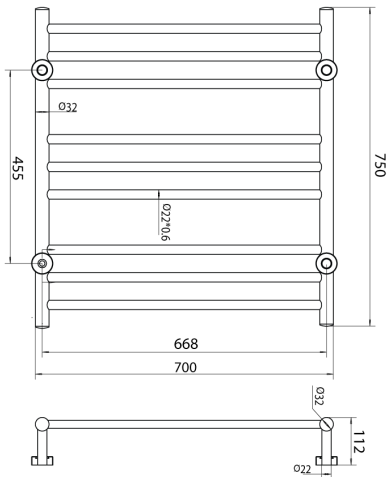

Posh Domaine Heated Towel Rail

SPECIFICATIONS

Recommended Use	Domestic, Hotel & Commercial
Material	Polished Stainless Steel (304)
Options	Plug-in or Hardwired
Heating Method	Dry Element
Power Entry	Bottom right leg
Voltage	230V AC 50Hz
Wattage	
750 x 500	80 watts
600 x 750	100 watts
750 x 700	150 watts
1100 x 650	150 watts
IP Rating	IP45
Standard	AS/NZ 60335.1 AS/NZS 60335.2.43 EN 55014-1

Heated Towel Rail: 750mm x 700mm
Reece Code: 9506133

Heated Towel Rail: 1100mm x 650mm
Reece Code: 9508100

Dimensions are nominal measurements only.

Disclaimer: Products in this specification manual must by regulation be installed by licensed and registered trade people. The manufacturer/distributor reserves the right to vary specifications or delete models from their range without prior notification. Dimensions are nominal measurements only. Dimensions and set-outs listed are correct at time of publication however the manufacturer/distributor takes no responsibility for printing errors.

Published 29/05/2020

To see the complete Posh range go to
www.reece.com.au/bathrooms

Posh Domaine Heated Towel Rail

Heated Towel Rail 750mm x 500mm
Reece Code: 9508099

Heated Towel Rail 600mm x 750mm
Reece Code: 9508098

Heated Towel Rail 750mm x 700mm
Reece Code: 9506133

Heated Towel Rail 1100mm x 650mm
Reece Code: 9508100

Dimensions are nominal measurements only.

Disclaimer: Products in this specification manual must by regulation be installed by licensed and registered trade people. The manufacturer/distributor reserves the right to vary specifications or delete models from their range without prior notification. Dimensions are nominal measurements only. Dimensions and set-outs listed are correct at time of publication however the manufacturer/distributor takes no responsibility for printing errors.