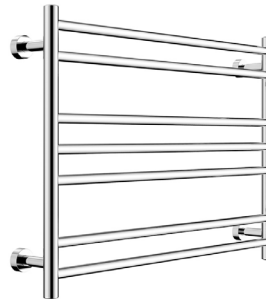

Posh Domaine Heated Towel Rail

SPECIFICATIONS

Recommended Use	Domestic, Hotel & Commercial
Material	Polished Stainless Steel (304)
Options	Plug-in or Hardwired
Heating Method	Dry Element
Power Entry	Bottom right leg
Voltage	230V AC 50Hz
Wattage	
750 x 500	80 watts
600 x 750	100 watts
750 x 700	150 watts
1100 x 650	150 watts
IP Rating	IP45
Standard	AS/NZ 60335.1 AS/NZS 60335.2.43 EN 55014-1

WARRANTY

Warranty - Domestic Use	7 Years
Spare Parts & Labour	12 Months

Please refer to Warranty Page for full Terms and Conditions

Heated Towel Rail: 750mm x 500mm
Reece Code: 9508099

Heated Towel Rail: 600mm x 750mm
Reece Code: 9508098

Heated Towel Rail: 750mm x 700mm
Reece Code: 9506133

Heated Towel Rail: 1100mm x 650mm
Reece Code: 9508100

Dimensions are nominal measurements only.

Disclaimer: Products in this specification manual must by regulation be installed by licensed and registered trade people. The manufacturer/distributor reserves the right to vary specifications or delete models from their range without prior notification. Dimensions are nominal measurements only. Dimensions and set-outs listed are correct at time of publication however the manufacturer/distributor takes no responsibility for printing errors.

Heated Towel Rail 750mm x 700mm
Reece Code: 9506133

Heated Towel Rail 1100mm x 650mm
Reece Code: 9508100

Dimensions are nominal measurements only.

Disclaimer: Products in this specification manual must by regulation be installed by licensed and registered trade people. The manufacturer/distributor reserves the right to vary specifications or delete models from their range without prior notification. Dimensions are nominal measurements only. Dimensions and set-outs listed are correct at time of publication however the manufacturer/distributor takes no responsibility for printing errors.