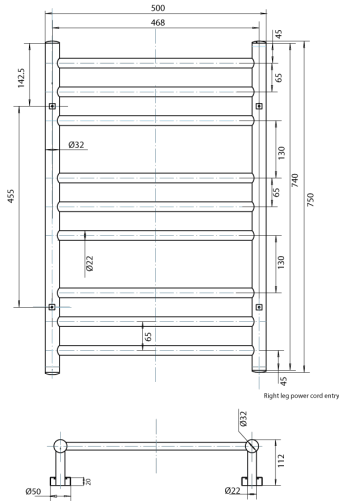

WARRANTY

Warranty - Domestic Use	7 Years
Spare Parts & Labour	12 Months

Please refer to Warranty Page for full Terms and Conditions

Heated Towel Rail: 750mm x 500mm
Reece Code: 9508099

Heated Towel Rail: 600mm x 750mm
Reece Code: 9508098

Heated Towel Rail: 750mm x 700mm
Reece Code: 9506133

Heated Towel Rail: 1100mm x 650mm
Reece Code: 9508100

Dimensions are nominal measurements only.

Disclaimer: Products in this specification manual must by regulation be installed by licensed and registered trade people. The manufacturer/distributor reserves the right to vary specifications or delete models from their range without prior notification. Dimensions are nominal measurements only. Dimensions and set-outs listed are correct at time of publication however the manufacturer/distributor takes no responsibility for printing errors.

Published 29/05/2020

To see the complete Posh range go to
www.reece.com.au/bathrooms

Posh Domaine Heated Towel Rail

Heated Towel Rail 750mm x 500mm
Reece Code: 9508099

Heated Towel Rail 600mm x 750mm
Reece Code: 9508098

Heated Towel Rail 750mm x 700mm
Reece Code: 9506133

Heated Towel Rail 1100mm x 650mm
Reece Code: 9508100

Dimensions are nominal measurements only.

Disclaimer: Products in this specification manual must by regulation be installed by licensed and registered trade people. The manufacturer/distributor reserves the right to vary specifications or delete models from their range without prior notification. Dimensions are nominal measurements only. Dimensions and set-outs listed are correct at time of publication however the manufacturer/distributor takes no responsibility for printing errors.