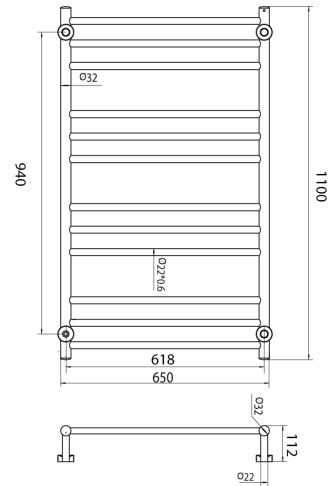

Posh Domaine Heated Towel Rail

SPECIFICATIONS

Recommended Use	Domestic, Hotel & Commercial
Material	Polished Stainless Steel (304)
Options	Plug-in or Hardwired
Heating Method	Dry Element
Power Entry	Bottom right leg
Voltage	230V AC 50Hz
Wattage	
750 x 500	80 watts
600 x 750	100 watts
750 x 700	150 watts
1100 x 650	150 watts
IP Rating	IP45
Standard	AS/NZ 60335.1 AS/NZS 60335.2.43 EN 55014-1

Heated Towel Rail: 750mm x 700mm
Reece Code: 9506133

Heated Towel Rail: 1100mm x 650mm
Reece Code: 9508100

Dimensions are nominal measurements only.

Disclaimer: Products in this specification manual must by regulation be installed by licensed and registered trade people. The manufacturer/distributor reserves the right to vary specifications or delete models from their range without prior notification. Dimensions are nominal measurements only. Dimensions and set-outs listed are correct at time of publication however the manufacturer/distributor takes no responsibility for printing errors.

Published 29/05/2020

To see the complete Posh range go to
www.reece.com.au/bathrooms

Posh Domaine Heated Towel Rail

Heated Towel Rail 750mm x 500mm
Reece Code: 9508099

Heated Towel Rail 600mm x 750mm
Reece Code: 9508098

Heated Towel Rail 750mm x 700mm
Reece Code: 9506133

Heated Towel Rail 1100mm x 650mm
Reece Code: 9508100

Dimensions are nominal measurements only.

Disclaimer: Products in this specification manual must by regulation be installed by licensed and registered trade people. The manufacturer/distributor reserves the right to vary specifications or delete models from their range without prior notification. Dimensions are nominal measurements only. Dimensions and set-outs listed are correct at time of publication however the manufacturer/distributor takes no responsibility for printing errors.