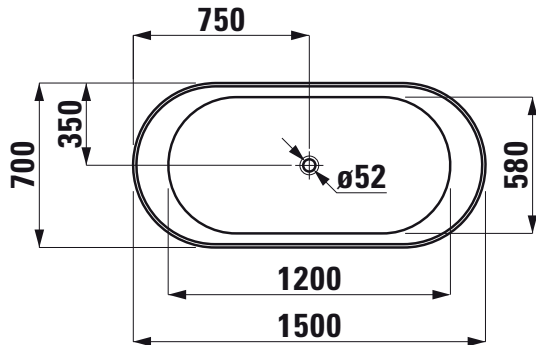

LAUFEN Pro Freestanding Bath with Overflow 1500x700 White

9510103

SPECIFICATIONS

Recommended Use	Domestic, Hotel & Commercial
Material	Marbond
Colour	White
Capacity	200 ltr
Weight	120 kg
Overflow Configuration	Overflow
Plug & Waste	Sold Separately

WARRANTY

Warranty - Domestic Use	15 Years
Spare Parts & Labour	12 Months

Please refer to Warranty Page for full Terms and Conditions

Dimensions are nominal measurements only.

CLEANING RECOMMENDATIONS:

We recommend the use of soapy water or approved cleaners. This product should not be cleaned with abrasive materials. Damage caused by any improper treatment is not covered by the product warranty. Refer to Warranty Conditions

Disclaimer: Products in this specification manual must by regulation be installed by licensed and registered trade people. The manufacturer/distributor reserves the right to vary specifications or delete models from their range without prior notification. Dimensions are nominal measurements only. Dimensions and set-outs listed are correct at time of publication however the manufacturer/distributor takes no responsibility for printing errors.

Published 06/10/2020

To see the complete LAUFEN range go to
www.reece.com.au