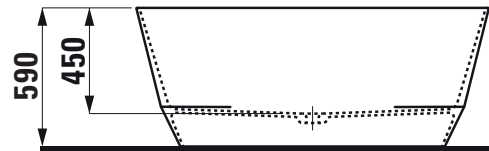

LAUFEN Pro Freestanding Bath with Overflow 1500x700 White

9510103

SPECIFICATIONS

Recommended Use	Domestic, Hotel & Commercial
Material	Marbond
Colour	White
Capacity	200 ltr
Weight	120 kg
Overflow Configuration	Overflow
Plug & Waste	Sold Separately

WARRANTY

Warranty - Domestic Use	15 Years
Spare Parts & Labour	12 Months

Please refer to Warranty Page for full Terms and Conditions

Dimensions are nominal measurements only.

CLEANING RECOMMENDATIONS:

We recommend the use of soapy water or approved cleaners. This product should not be cleaned with abrasive materials. Damage caused by any improper treatment is not covered by the product warranty. Refer to Warranty Conditions

Disclaimer: Products in this specification manual must by regulation be installed by licensed and registered trade people. The manufacturer/distributor reserves the right to vary specifications or delete models from their range without prior notification. Dimensions are nominal measurements only. Dimensions and set-outs listed are correct at time of publication however the manufacturer/distributor takes no responsibility for printing errors.

Published 06/10/2020

To see the complete LAUFEN range go to
www.reece.com.au