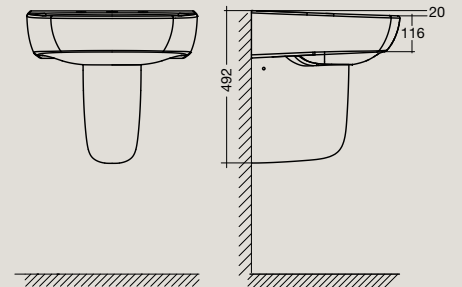

Vessel Basin
 0 tap hole
 495mm x 405mm
 100mm deep
 7.4 litre capacity

Wall Basin
 1 or 3 tap holes
 535mm x 480mm
 115mm deep
 8.7 litre capacity
 Available with optional
Semi Pedestal (right) or
Full Pedestal (far right)

Undercounter Basin
 0 tap hole
 600mm x 375mm
 200mm deep
 6.6 litre capacity

Natural

Created by renowned German designers, Achim Pohl and Tomas Fiegl, the Natural basin explores an organic design theme through an exciting combination of sensual lines and soft symmetry.

Natural Vessel Basin

0 tap hole
450mm
120mm deep
4.5 litre capacity

Concept

Semi Recessed Basin

Counter/Wall Basin 400mm

Counter/Wall Basin 550mm

P-Trap

S-Trap

Active

Back to Wall Pan

Undercounter Basin Square

Undercounter Basin Oval

Vessel Basin

Wall Basin

Wall Basin with Pedestal

Wall Basin with Semi Pedestal