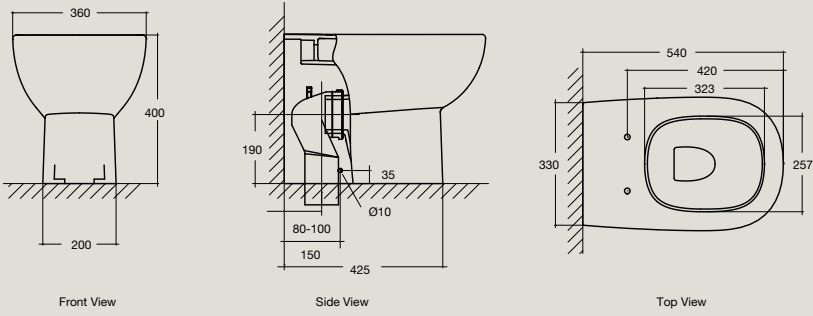

Active

Back to Wall Pan