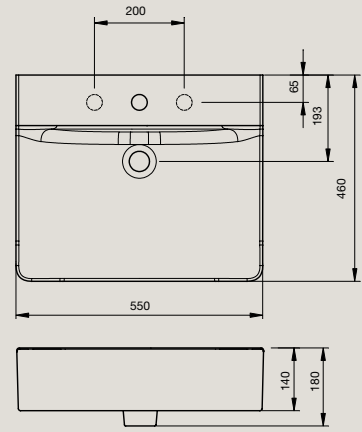

Back to Wall Pan

WELS 4 star, 4.5/3 ltr/flush

Average Flush: 3.3 litres

Soft Close seat

S Trap: 80-100mm

P Trap: 190mm

Undercounter Basin Square
 0 tap hole
 600mm x 420mm
 210mm deep
 10.8 litre capacity

Undercounter Basin Oval
 0 tap hole
 580mm x 430mm
 220mm deep
 12 litre capacity

Vessel Basin
 0 tap hole
 495mm x 405mm
 100mm deep
 7.4 litre capacity

Wall Basin
 1 or 3 tap holes
 535mm x 480mm
 115mm deep
 8.7 litre capacity
 Available with optional
Semi Pedestal (right) or
Full Pedestal (far right)

Undercounter Basin
 0 tap hole
 600mm x 375mm
 200mm deep
 6.6 litre capacity

Natural

Created by renowned German designers, Achim Pohl and Tomas Fiegl, the Natural basin explores an organic design theme through an exciting combination of sensual lines and soft symmetry.

Natural Vessel Basin

0 tap hole
450mm
120mm deep
4.5 litre capacity

Concept

Semi Recessed Basin

Counter/Wall Basin 400mm

Counter/Wall Basin 550mm

P-Trap

S-Trap