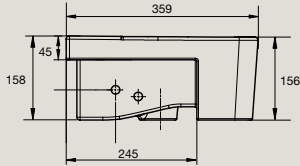

Vessel Basin
 0 tap hole
 495mm x 405mm
 100mm deep
 7.4 litre capacity

Wall Basin
 1 or 3 tap holes
 535mm x 480mm
 115mm deep
 8.7 litre capacity
 Available with optional
Semi Pedestal (right) or
Full Pedestal (far right)

Undercounter Basin
 0 tap hole
 600mm x 375mm
 200mm deep
 6.6 litre capacity

Natural

Created by renowned German designers, Achim Pohl and Tomas Fiegl, the Natural basin explores an organic design theme through an exciting combination of sensual lines and soft symmetry.

Natural Vessel Basin

0 tap hole
450mm
120mm deep
4.5 litre capacity

Concept

Semi Recessed Basin

Counter/Wall Basin 400mm

Counter/Wall Basin 550mm

P-Trap

S-Trap