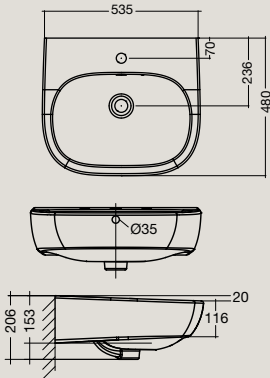

Vessel Basin
 0 tap hole
 495mm x 405mm
 100mm deep
 7.4 litre capacity

Wall Basin
 1 or 3 tap holes
 535mm x 480mm
 115mm deep
 8.7 litre capacity
 Available with optional
Semi Pedestal (right) or
Full Pedestal (far right)

Undercounter Basin
 0 tap hole
 600mm x 375mm
 200mm deep
 6.6 litre capacity

Natural

Created by renowned German designers, Achim Pohl and Tomas Fiegl, the Natural basin explores an organic design theme through an exciting combination of sensual lines and soft symmetry.

Natural Vessel Basin

0 tap hole
450mm
120mm deep
4.5 litre capacity

Concept

Semi Recessed Basin

Counter/Wall Basin 400mm

Counter/Wall Basin 550mm

P-Trap

S-Trap

Active

Back to Wall Pan

Undercounter Basin Square

Undercounter Basin Oval

Vessel Basin

Wall Basin

Wall Basin with Pedestal

Wall Basin with Semi Pedestal