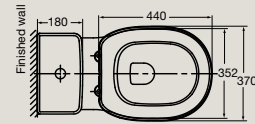

Vessel Basin
 0 tap hole
 495mm x 405mm
 100mm deep
 7.4 litre capacity

Wall Basin
 1 or 3 tap holes
 535mm x 480mm
 115mm deep
 8.7 litre capacity
 Available with optional
Semi Pedestal (right) or
Full Pedestal (far right)

Undercounter Basin
 0 tap hole
 600mm x 375mm
 200mm deep
 6.6 litre capacity

Natural

Created by renowned German designers, Achim Pohl and Tomas Fiegl, the Natural basin explores an organic design theme through an exciting combination of sensual lines and soft symmetry.

Natural Vessel Basin

0 tap hole
450mm
120mm deep
4.5 litre capacity

Concept

Semi Recessed Basin

Counter/Wall Basin 400mm

Counter/Wall Basin 550mm

P-Trap

S-Trap

Close Coupled Back to Wall Toilet Suite

S-trap

P-trap

Back to Wall Pan

Tonic

Back to Wall Toilet Suite

Vessel Basin

Undercounter Basin