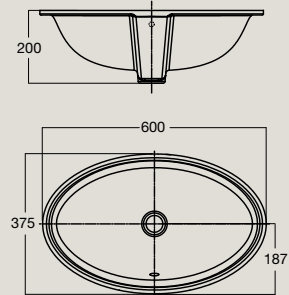

Undercounter Basin
 0 tap hole
 600mm x 375mm
 200mm deep
 6.6 litre capacity

Natural

Created by renowned German designers, Achim Pohl and Tomas Fiegl, the Natural basin explores an organic design theme through an exciting combination of sensual lines and soft symmetry.

Natural Vessel Basin

0 tap hole
450mm
120mm deep
4.5 litre capacity

Concept

Semi Recessed Basin

Counter/Wall Basin 400mm

Counter/Wall Basin 550mm

P-Trap

S-Trap

Close Coupled Back to Wall Toilet Suite

S-trap

P-trap

Back to Wall Pan

Tonic

Back to Wall Toilet Suite

Vessel Basin

Undercounter Basin

Active

Back to Wall Pan

Undercounter Basin Square

Undercounter Basin Oval

Vessel Basin

Wall Basin

Wall Basin with Pedestal

Wall Basin with Semi Pedestal