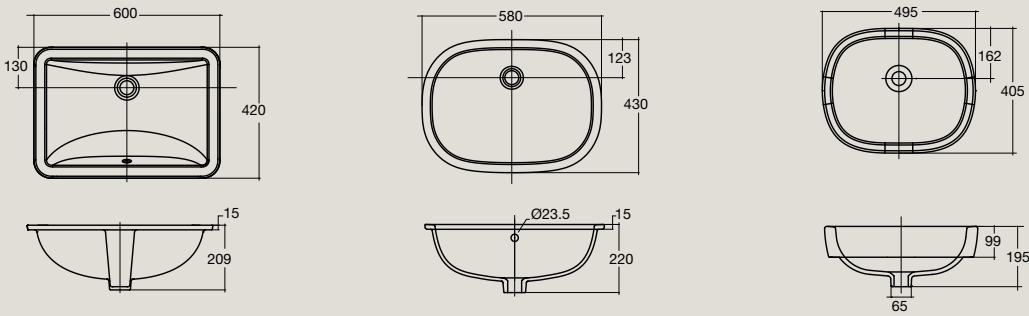

Undercounter Basin
 0 tap hole
 600mm x 375mm
 200mm deep
 6.6 litre capacity

Natural

Created by renowned German designers, Achim Pohl and Tomas Fiegl, the Natural basin explores an organic design theme through an exciting combination of sensual lines and soft symmetry.

Natural Vessel Basin

0 tap hole
450mm
120mm deep
4.5 litre capacity

Concept

Semi Recessed Basin

Counter/Wall Basin 400mm

Counter/Wall Basin 550mm

P-Trap

S-Trap

Close Coupled Back to Wall Toilet Suite

S-trap

P-trap

Back to Wall Pan

Tonic

Back to Wall Toilet Suite

Vessel Basin

Undercounter Basin

Active

Back to Wall Pan

Undercounter Basin Square

Undercounter Basin Oval

Vessel Basin

Wall Basin

Wall Basin with Pedestal

Wall Basin with Semi Pedestal