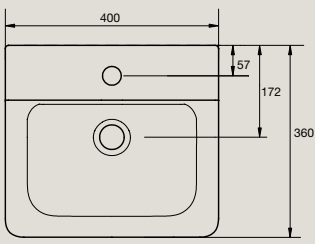

Vessel Basin
 0 tap hole
 495mm x 405mm
 100mm deep
 7.4 litre capacity

Wall Basin
 1 or 3 tap holes
 535mm x 480mm
 115mm deep
 8.7 litre capacity
 Available with optional
Semi Pedestal (right) or
Full Pedestal (far right)

Undercounter Basin
 0 tap hole
 600mm x 375mm
 200mm deep
 6.6 litre capacity

Natural

Created by renowned German designers, Achim Pohl and Tomas Fiegl, the Natural basin explores an organic design theme through an exciting combination of sensual lines and soft symmetry.

Natural Vessel Basin

0 tap hole
450mm
120mm deep
4.5 litre capacity

Concept

Semi Recessed Basin

Counter/Wall Basin 400mm

Counter/Wall Basin 550mm

P-Trap

S-Trap