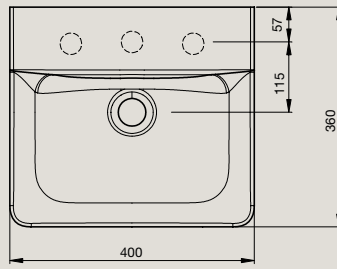

Vessel Basin
 0 tap hole
 495mm x 405mm
 100mm deep
 7.4 litre capacity

Wall Basin
 1 or 3 tap holes
 535mm x 480mm
 115mm deep
 8.7 litre capacity
 Available with optional
Semi Pedestal (right) or
Full Pedestal (far right)

Undercounter Basin
 0 tap hole
 600mm x 375mm
 200mm deep
 6.6 litre capacity

Natural

Created by renowned German designers, Achim Pohl and Tomas Fiegl, the Natural basin explores an organic design theme through an exciting combination of sensual lines and soft symmetry.

Natural Vessel Basin

0 tap hole
450mm
120mm deep
4.5 litre capacity

Concept

Semi Recessed Basin

Counter/Wall Basin 400mm

Counter/Wall Basin 550mm

P-Trap

S-Trap