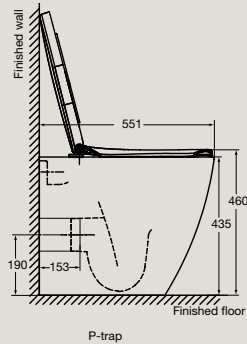

Vessel Basin
 0 tap hole
 495mm x 405mm
 100mm deep
 7.4 litre capacity

Wall Basin
 1 or 3 tap holes
 535mm x 480mm
 115mm deep
 8.7 litre capacity
 Available with optional
Semi Pedestal (right) or
Full Pedestal (far right)

Undercounter Basin
 0 tap hole
 600mm x 375mm
 200mm deep
 6.6 litre capacity

Natural

Created by renowned German designers, Achim Pohl and Tomas Fiegl, the Natural basin explores an organic design theme through an exciting combination of sensual lines and soft symmetry.

Natural Vessel Basin

0 tap hole
450mm
120mm deep
4.5 litre capacity

Concept

Semi Recessed Basin

Counter/Wall Basin 400mm

Counter/Wall Basin 550mm

P-Trap

S-Trap

Close Coupled Back to Wall Toilet Suite

S-trap

P-trap

Back to Wall Pan

Tonic

Back to Wall Toilet Suite

Vessel Basin

Undercounter Basin