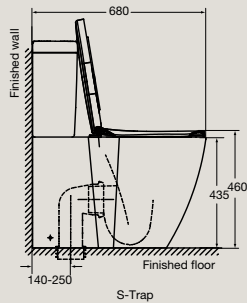

Vessel Basin
 0 tap hole
 495mm x 405mm
 100mm deep
 7.4 litre capacity

Wall Basin
 1 or 3 tap holes
 535mm x 480mm
 115mm deep
 8.7 litre capacity
 Available with optional
Semi Pedestal (right) or
Full Pedestal (far right)

Undercounter Basin
 0 tap hole
 600mm x 375mm
 200mm deep
 6.6 litre capacity

Natural

Created by renowned German designers, Achim Pohl and Tomas Fiegl, the Natural basin explores an organic design theme through an exciting combination of sensual lines and soft symmetry.

Natural Vessel Basin

0 tap hole
450mm
120mm deep
4.5 litre capacity

Concept

Semi Recessed Basin

Counter/Wall Basin 400mm

Counter/Wall Basin 550mm

P-Trap

S-Trap

Close Coupled Back to Wall Toilet Suite

S-trap

P-trap

Back to Wall Pan

Tonic

Back to Wall Toilet Suite

Vessel Basin

Undercounter Basin