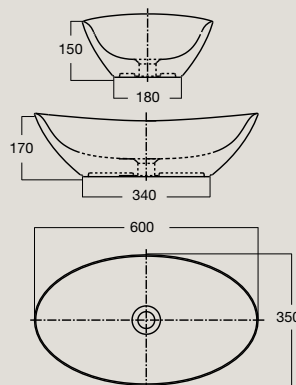

Vessel Basin
 0 tap hole
 495mm x 405mm
 100mm deep
 7.4 litre capacity

Wall Basin
 1 or 3 tap holes
 535mm x 480mm
 115mm deep
 8.7 litre capacity
 Available with optional
Semi Pedestal (right) or
Full Pedestal (far right)

Undercounter Basin
 0 tap hole
 600mm x 375mm
 200mm deep
 6.6 litre capacity

Natural

Created by renowned German designers, Achim Pohl and Tomas Fiegl, the Natural basin explores an organic design theme through an exciting combination of sensual lines and soft symmetry.

Natural Vessel Basin

0 tap hole
450mm
120mm deep
4.5 litre capacity

Concept

Semi Recessed Basin

Counter/Wall Basin 400mm

Counter/Wall Basin 550mm

P-Trap

S-Trap

Close Coupled Back to Wall Toilet Suite

S-trap

P-trap

Back to Wall Pan

Tonic

Back to Wall Toilet Suite

Vessel Basin

Undercounter Basin