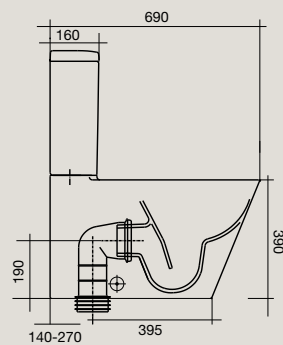

Undercounter Basin
 0 tap hole
 600mm x 375mm
 200mm deep
 6.6 litre capacity

Natural

Created by renowned German designers, Achim Pohl and Tomas Fiegl, the Natural basin explores an organic design theme through an exciting combination of sensual lines and soft symmetry.

Natural Vessel Basin

0 tap hole
450mm
120mm deep
4.5 litre capacity

Concept

Semi Recessed Basin

Counter/Wall Basin 400mm

Counter/Wall Basin 550mm

P-Trap

S-Trap

Close Coupled Back to Wall Toilet Suite

S-trap

P-trap

Back to Wall Pan

Tonic

Back to Wall Toilet Suite

Vessel Basin

Undercounter Basin

Active

Back to Wall Pan

Undercounter Basin Square

Undercounter Basin Oval

Vessel Basin

Wall Basin

Wall Basin with Pedestal

Wall Basin with Semi Pedestal