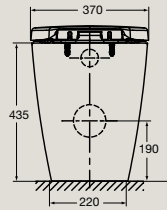

Concept

Counter/Wall Basin 400mm

Counter/Wall Basin 550mm

Close Coupled Back to Wall Toilet Suite

Back to Wall Pan

Tonic