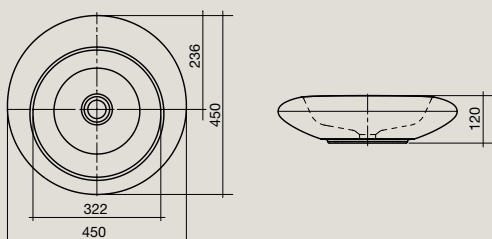

Natural

Natural Vessel Basin