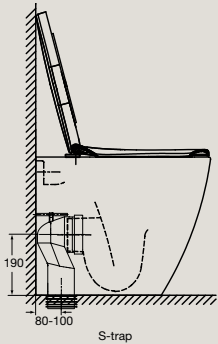

Vessel Basin
 0 tap hole
 495mm x 405mm
 100mm deep
 7.4 litre capacity

Wall Basin
 1 or 3 tap holes
 535mm x 480mm
 115mm deep
 8.7 litre capacity
 Available with optional
Semi Pedestal (right) or
Full Pedestal (far right)

Undercounter Basin
 0 tap hole
 600mm x 375mm
 200mm deep
 6.6 litre capacity

Natural

Created by renowned German designers, Achim Pohl and Tomas Fiegl, the Natural basin explores an organic design theme through an exciting combination of sensual lines and soft symmetry.

Natural Vessel Basin

0 tap hole
450mm
120mm deep
4.5 litre capacity

Concept

Semi Recessed Basin

Counter/Wall Basin 400mm

Counter/Wall Basin 550mm

P-Trap

S-Trap

Close Coupled Back to Wall Toilet Suite

S-trap

P-trap

Back to Wall Pan

Tonic

Back to Wall Toilet Suite

Vessel Basin

Undercounter Basin