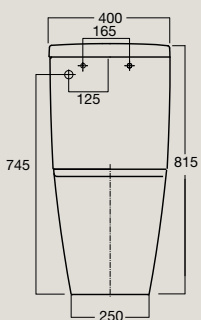

Vessel Basin
 0 tap hole
 495mm x 405mm
 100mm deep
 7.4 litre capacity

Wall Basin
 1 or 3 tap holes
 535mm x 480mm
 115mm deep
 8.7 litre capacity
 Available with optional
Semi Pedestal (right) or
Full Pedestal (far right)

Undercounter Basin
 0 tap hole
 600mm x 375mm
 200mm deep
 6.6 litre capacity

Natural

Created by renowned German designers, Achim Pohl and Tomas Fiegl, the Natural basin explores an organic design theme through an exciting combination of sensual lines and soft symmetry.

Natural Vessel Basin

0 tap hole
450mm
120mm deep
4.5 litre capacity

Concept

Semi Recessed Basin

Counter/Wall Basin 400mm

Counter/Wall Basin 550mm

P-Trap

S-Trap

Close Coupled Back to Wall Toilet Suite

S-trap

P-trap

Back to Wall Pan

Tonic

Back to Wall Toilet Suite

Vessel Basin

Undercounter Basin