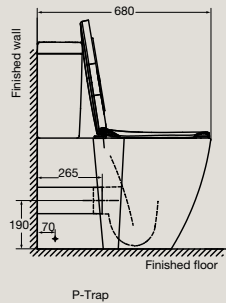

Vessel Basin
 0 tap hole
 495mm x 405mm
 100mm deep
 7.4 litre capacity

Wall Basin
 1 or 3 tap holes
 535mm x 480mm
 115mm deep
 8.7 litre capacity
 Available with optional
Semi Pedestal (right) or
Full Pedestal (far right)

Undercounter Basin
 0 tap hole
 600mm x 375mm
 200mm deep
 6.6 litre capacity

Natural

Created by renowned German designers, Achim Pohl and Tomas Fiegl, the Natural basin explores an organic design theme through an exciting combination of sensual lines and soft symmetry.

Natural Vessel Basin

0 tap hole
450mm
120mm deep
4.5 litre capacity

Concept

Semi Recessed Basin

Counter/Wall Basin 400mm

Counter/Wall Basin 550mm

P-Trap

S-Trap

Close Coupled Back to Wall Toilet Suite

S-trap

P-trap

Back to Wall Pan

Tonic

Back to Wall Toilet Suite

Vessel Basin

Undercounter Basin