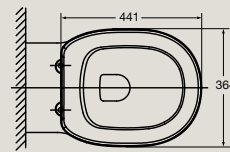

Concept

Counter/Wall Basin 400mm

Counter/Wall Basin 550mm

Close Coupled Back to Wall Toilet Suite

Back to Wall Pan

Tonic