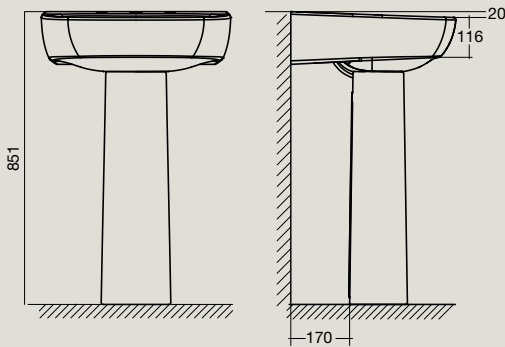

Vessel Basin
 0 tap hole
 495mm x 405mm
 100mm deep
 7.4 litre capacity

Wall Basin
 1 or 3 tap holes
 535mm x 480mm
 115mm deep
 8.7 litre capacity
 Available with optional
Semi Pedestal (right) or
Full Pedestal (far right)

Undercounter Basin
 0 tap hole
 600mm x 375mm
 200mm deep
 6.6 litre capacity

Natural

Created by renowned German designers, Achim Pohl and Tomas Fiegl, the Natural basin explores an organic design theme through an exciting combination of sensual lines and soft symmetry.

Natural Vessel Basin

0 tap hole
450mm
120mm deep
4.5 litre capacity

Concept

Semi Recessed Basin

Counter/Wall Basin 400mm

Counter/Wall Basin 550mm

P-Trap

S-Trap

Active

Back to Wall Pan

Undercounter Basin Square

Undercounter Basin Oval

Vessel Basin

Wall Basin

Wall Basin with Pedestal

Wall Basin with Semi Pedestal