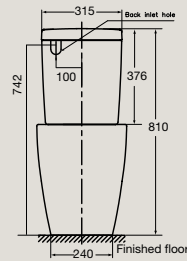

Vessel Basin
 0 tap hole
 495mm x 405mm
 100mm deep
 7.4 litre capacity

Wall Basin
 1 or 3 tap holes
 535mm x 480mm
 115mm deep
 8.7 litre capacity
 Available with optional
Semi Pedestal (right) or
Full Pedestal (far right)

Undercounter Basin
 0 tap hole
 600mm x 375mm
 200mm deep
 6.6 litre capacity

Natural

Created by renowned German designers, Achim Pohl and Tomas Fiegl, the Natural basin explores an organic design theme through an exciting combination of sensual lines and soft symmetry.

Natural Vessel Basin

0 tap hole
450mm
120mm deep
4.5 litre capacity

Concept

Semi Recessed Basin

Counter/Wall Basin 400mm

Counter/Wall Basin 550mm

P-Trap

S-Trap

Close Coupled Back to Wall Toilet Suite

S-trap

P-trap

Back to Wall Pan

Tonic

Back to Wall Toilet Suite

Vessel Basin

Undercounter Basin