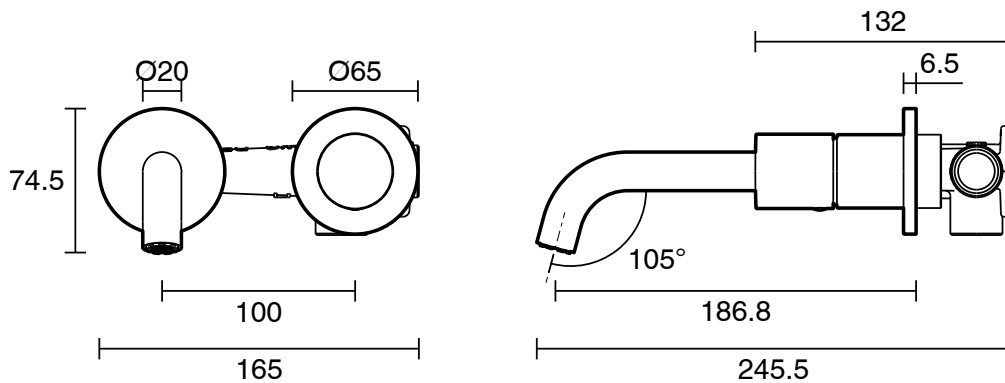

mizu

Mizu Drift Dial Wall Basin/Bath Mixer Set 2-Piece Kit Matte Black (6 Star) Lead Free

34578

SPECIFICATIONS

Recommended Use	Domestic;Commercial;Hotel
Colour Finish	Matte Black
Primary Material	Lead Free Brass
Recommended Pressure Range	150 - 500 kPa as per AS3500
Max Continuous Working Temperature (deg C)	65
Min Continuous Working Temperature (deg C)	5
Hot Water Unit Suitability	Continuous Flow;Storage Tank

WARRANTY

Warranty - Domestic Use (Years)	10
Spare Parts & Labour (Years)	1

Please refer to Warranty Page for full Terms and Conditions