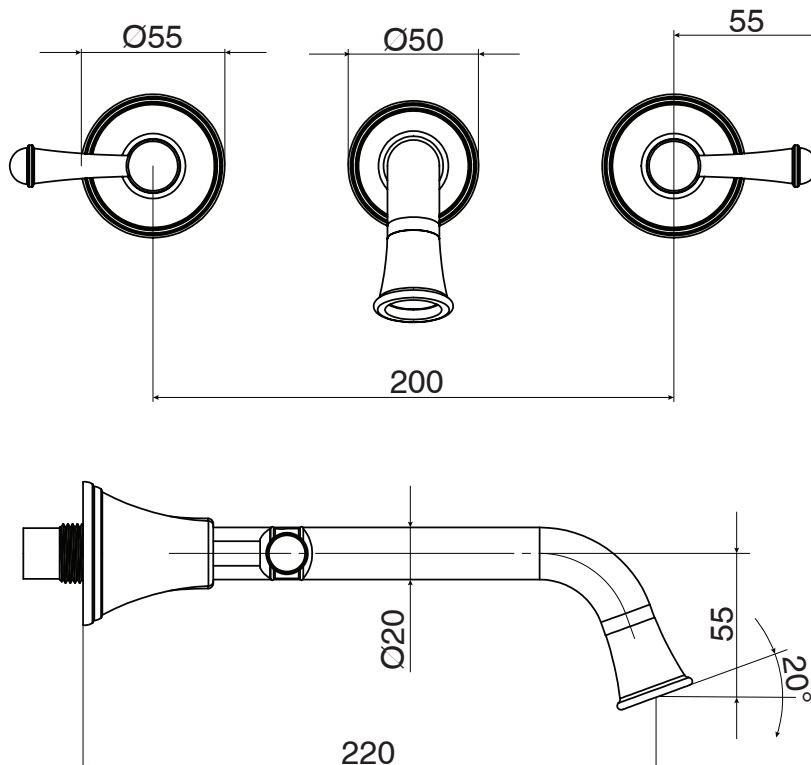

Posh

Posh Canterbury Wall Bath Set 220mm Lever (3*)

SPECIFICATIONS

Recommended Use	Domestic, hotel and commercial
Colour	Chrome
Colour Availability	Chrome, Brass Gold
Material	Brass - DR
Recommended Pressure Range	150 - 500 kPa
Max Continuous Working Pressure	500 kPa
Max Continuous Working Temperature	80 deg C
Suitable for Storage Tank Hot Water	Yes
Suitable for Continuous Flow Hot Water	Yes
Suitable for Gravity Feed Hot Water	No

WARRANTY

Warranty - Domestic Use	10 Years
Spare Parts & Labour	12 Months

Please refer to Warranty Page for full Terms and Conditions

Dimensions are nominal measurements only.

CLEANING RECOMMENDATIONS:

We recommend the use of soapy water or approved cleaners. This product should not be cleaned with abrasive materials. Damage caused by any improper treatment is not covered by the product warranty. Refer to Warranty Conditions

Disclaimer: Products in this specification manual must by regulation be installed by licensed and registered trade people. The manufacturer/distributor reserves the right to vary specifications or delete models from their range without prior notification. Dimensions are nominal measurements only. Dimensions and set-outs listed are correct at time of publication however the manufacturer/distributor takes no responsibility for printing errors.

Published 01/05/2018