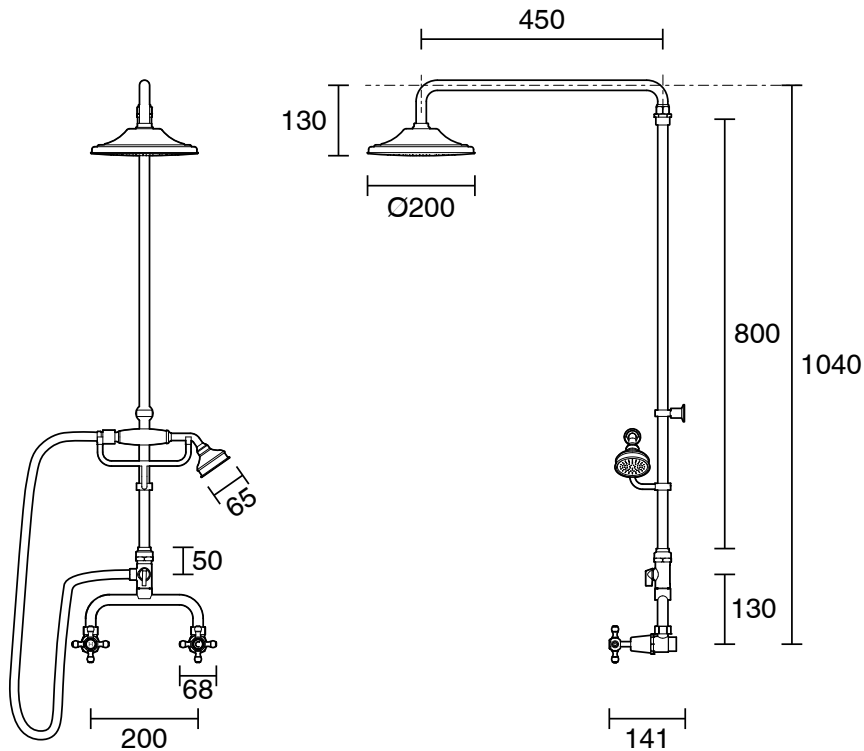

KADO

Kado Era Exposed Twin Telephone Shower Set Cross Handles Brass Gold (3 Star)

9507739

SPECIFICATIONS	
Recommended Use	Domestic, Hotel & Commercial
Colour	Brass Gold
Finish	Polished
Material	DR Brass
Recommended Pressure Range	150 - 500 kPa
Maximum Continuous Working Temperature	80 deg C
Suitable for Storage Tank Hot Water	Yes
Suitable for Continuous Flow Hot Water	Yes
Suitable for Gravity Feed Hot Water	No
WARRANTY	
Warranty - Domestic Use	10 Years
Spare Parts & Labour	12 Months
<i>Please refer to Warranty Page for full Terms and Conditions</i>	