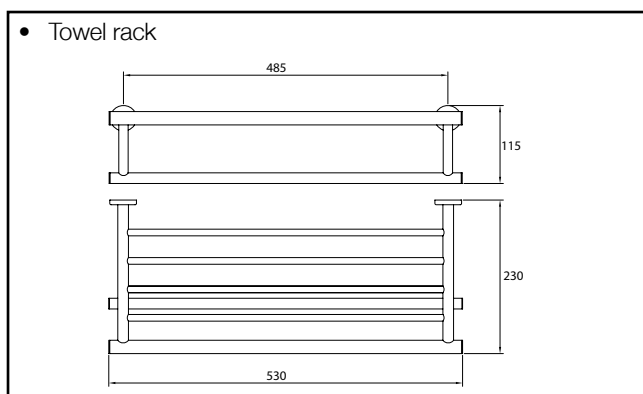

Dimensions are nominal measurements only.

Plumbers, please ensure a copy of the installation instructions is left with the end user for future reference

MIZU

DRIFT ACCESSORIES

Dimensions are nominal measurements only.