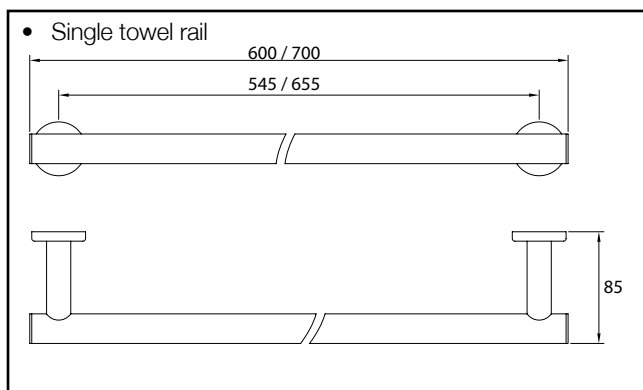

Dimensions are nominal measurements only.

Plumbers, please ensure a copy of the installation instructions is left with the end user for future reference

MIZU

DRIFT ACCESSORIES

Dimensions are nominal measurements only.