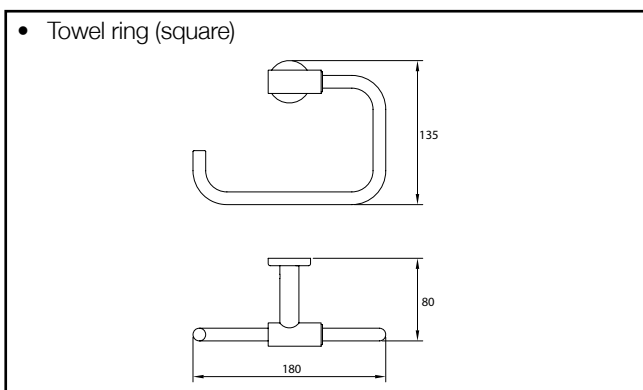

Disclaimer: Products in this specification manual must by regulation be installed by licensed and registered trade people. The manufacturer/distributor reserves the right to vary specifications or delete models from their range without prior notification. Dimensions are nominal measurements only. Dimensions and set-outs listed are correct at time of publication however the manufacturer/distributor takes no responsibility for printing errors.

Dimensions are nominal measurements only.

Plumbers, please ensure a copy of the installation instructions is left with the end user for future reference

MIZU

DRIFT ACCESSORIES

Dimensions are nominal measurements only.