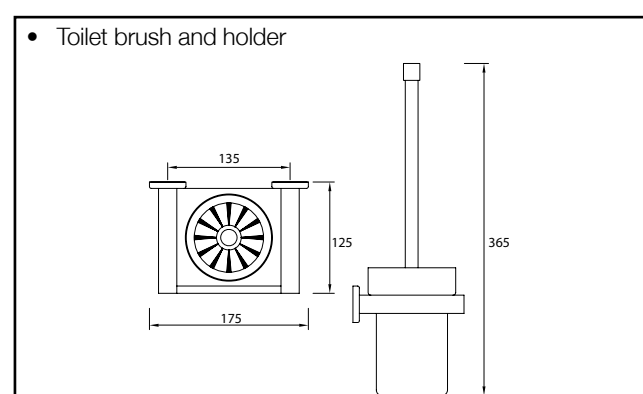

Disclaimer: Products in this specification manual must by regulation be installed by licensed and registered trade people. The manufacturer/distributor reserves the right to vary specifications or delete models from their range without prior notification. Dimensions are nominal measurements only. Dimensions and set-outs listed are correct at time of publication however the manufacturer/distributor takes no responsibility for printing errors.

Dimensions are nominal measurements only.

Plumbers, please ensure a copy of the installation instructions is left with the end user for future reference

MIZU

DRIFT ACCESSORIES

Dimensions are nominal measurements only.