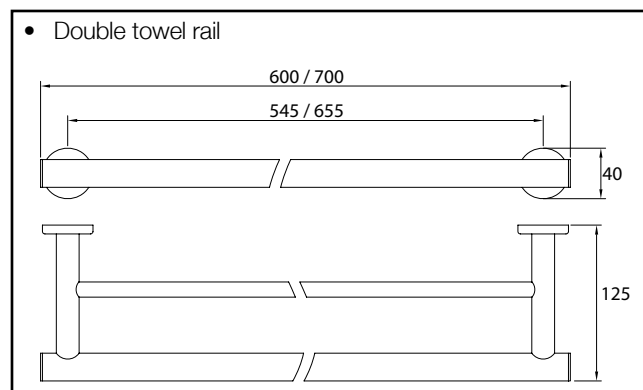

Dimensions are nominal measurements only.

Plumbers, please ensure a copy of the installation instructions is left with the end user for future reference

MIZU

DRIFT ACCESSORIES

Dimensions are nominal measurements only.