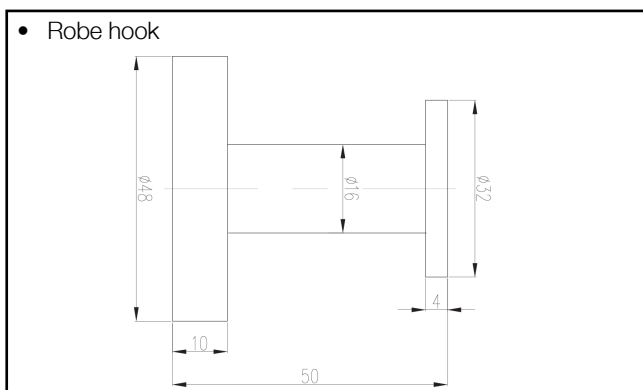

Dimensions are nominal measurements only.

Plumbers, please ensure a copy of the installation instructions is left with the end user for future reference

MIZU

DRIFT ACCESSORIES

Dimensions are nominal measurements only.