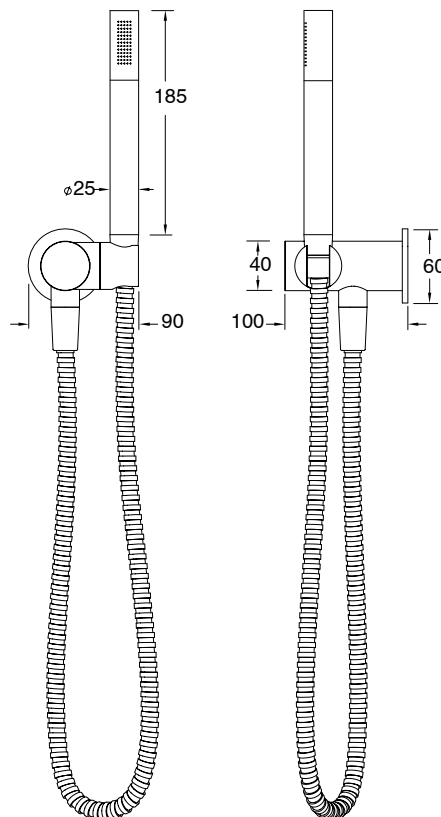

Milli Pure Microphone Hand Shower with Swivel Bracket Brushed Gunmetal (3 star)

4202260

SPECIFICATIONS	
Recommended Use	Domestic, Hotel & Commercial
Colour	Brushed Gunmetal
Material	DR Brass
Recommended Pressure Range	300 - 500 kPa
Maximum Continuous Working Pressure	500 kPa
Maximum Continuous Working Temperature	65 deg C
Suitable for Storage Tank Hot Water	Yes
Suitable for Continuous Flow Hot Water	Yes
Suitable for Gravity Feed Hot Water	No
WARRANTY	
Warranty - Domestic Use	15 Years
Spare Parts & Labour	12 Months
<i>Please refer to Warranty Page for full Terms and Conditions</i>	