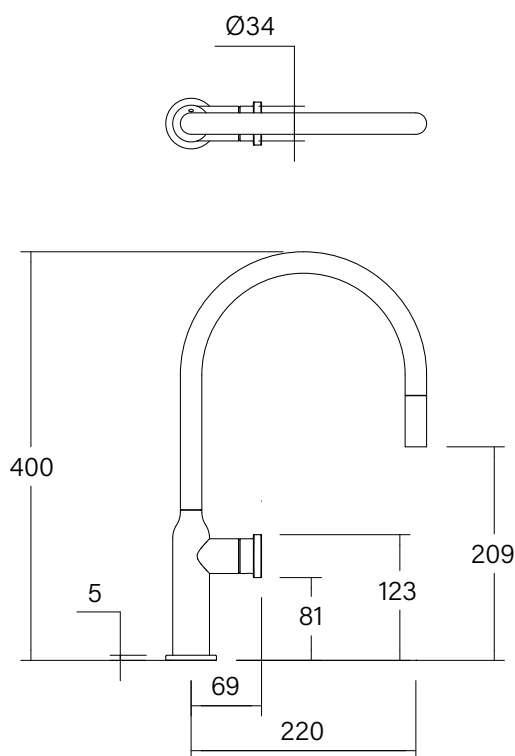

**Faucet Strommen Vara Disc Pull Out Gooseneck Sink Mixer Tap 2 Function
Brushed Admiralty Brass (4 star) Lead Free
40431**

SPECIFICATIONS	
Recommended Use	Domestic; Commercial; Hotel
Colour Finish	Brushed Admiralty Brass
Primary Material	DR Brass
Recommended Pressure Range	300 - 500 kPa
Max Continuous Working Temperature (deg C)	65
Min Continuous Working Temperature (deg C)	5
Hot Water Unit Suitability	Storage Tank, Continuous Flow
WARRANTY	
Warranty - Domestic Use (Years)	40
Spare Parts & Labour (Years)	10
<i>Please refer to Warranty Page for full Terms and Conditions</i>	

Disclaimer: Products in this specification manual must by regulation be installed by licensed and registered trade people. The manufacturer/distributor reserves the right to vary specifications or delete models from their range without prior notification. Dimensions are nominal measurements only. Dimensions and set-outs listed are correct at time of publication however the manufacturer/distributor takes no responsibility for printing errors.