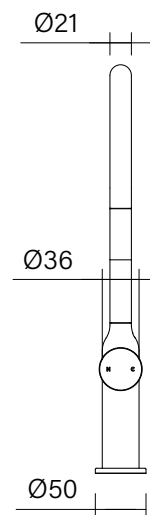

**Faucet Strommen Vara Disc Pull Out Gooseneck Sink Mixer Tap 2 Function
Brushed Admiralty Brass (4 star) Lead Free
40431**

SPECIFICATIONS	
Recommended Use	Domestic; Commercial; Hotel
Colour Finish	Brushed Admiralty Brass
Primary Material	DR Brass
Recommended Pressure Range	300 - 500 kPa
Max Continuous Working Temperature (deg C)	65
Min Continuous Working Temperature (deg C)	5
Hot Water Unit Suitability	Storage Tank, Continuous Flow
WARRANTY	
Warranty - Domestic Use (Years)	40
Spare Parts & Labour (Years)	10
<i>Please refer to Warranty Page for full Terms and Conditions</i>	

Disclaimer: Products in this specification manual must by regulation be installed by licensed and registered trade people. The manufacturer/distributor reserves the right to vary specifications or delete models from their range without prior notification. Dimensions are nominal measurements only. Dimensions and set-outs listed are correct at time of publication however the manufacturer/distributor takes no responsibility for printing errors.