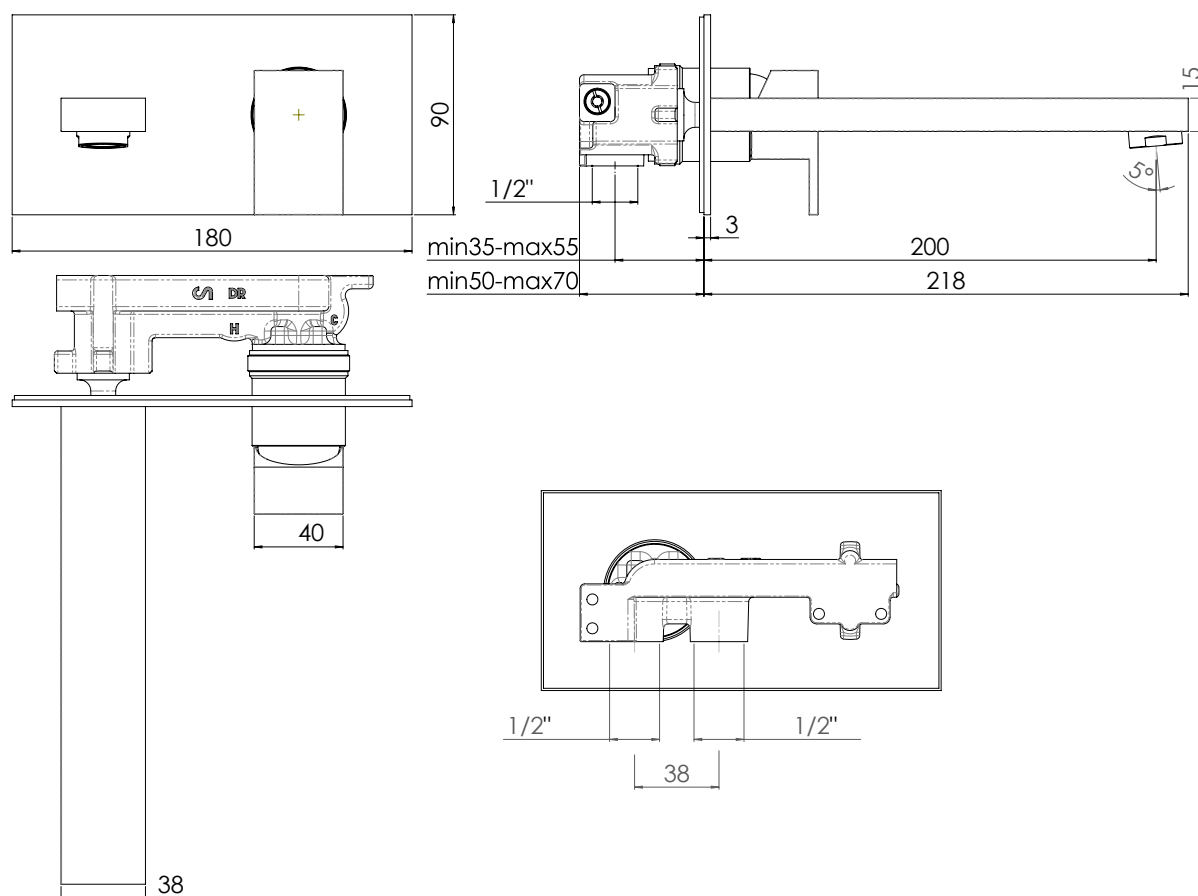

## SOLIDO WALL BATH MIXER SET

Dimensions are nominal measurements only.