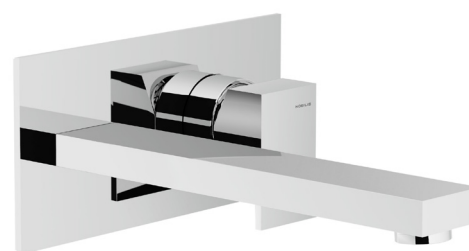

To see the complete TEKNOBILI range go to www.reece.com.au/bathrooms

CLEANING RECOMMENDATIONS

We recommend the use of soapy water or approved cleaners.

This product should not be cleaned with abrasive materials.

Damage caused by any improper treatment is not covered by the product warranty - refer to Warranty Conditions.