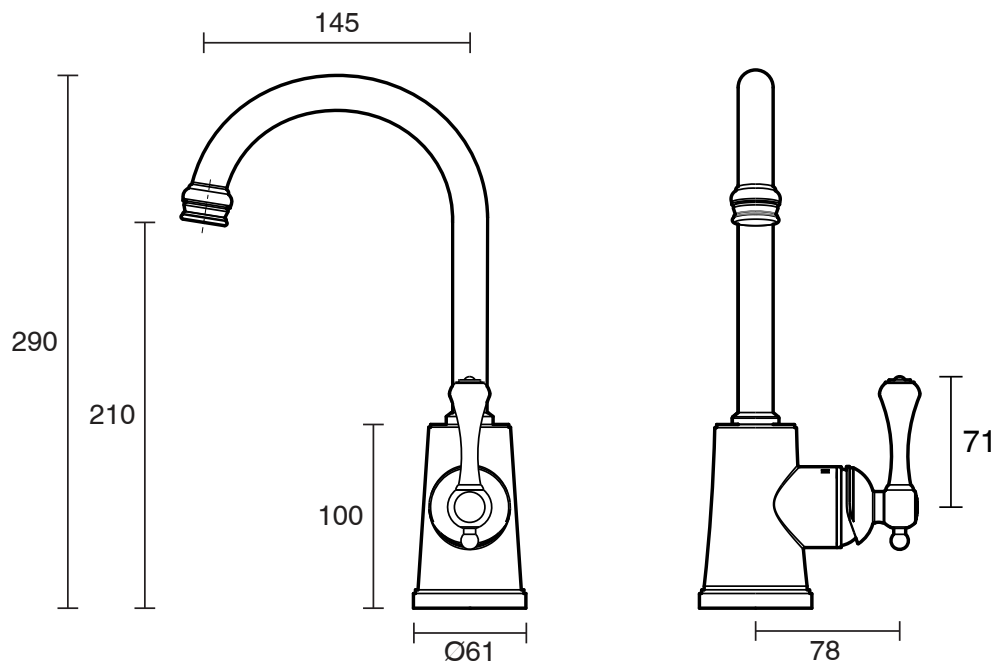

## Kado Era Sink Mixer Small Brass Gold (5 Star)

9507618

SPECIFICATIONS	
Recommended Use	Domestic, Hotel & Commercial
Colour	Brass Gold
Finish	Polished
Material	DR Brass
Recommended Pressure Range	150 - 500 kPa
Maximum Continuous Working Temperature	80 deg C
Suitable for Storage Tank Hot Water	Yes
Suitable for Continuous Flow Hot Water	Yes
Suitable for Gravity Feed Hot Water	No
WARRANTY	
Warranty - Domestic Use	10 Years
Spare Parts & Labour	12 Months
<i>Please refer to Warranty Page for full Terms and Conditions</i>	

Dimensions are nominal measurements only.