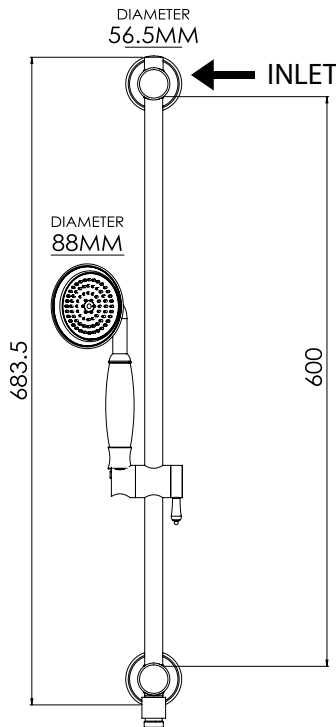

KADO

Kado Era Single Rail Shower with Top Rail Water Inlet Chrome (4 Star)

4200380

SPECIFICATIONS

Recommended Use	Domestic, Hotel & Commercial
Colour	Chrome
Finish	Polished
Material	DR Brass
Recommended Pressure Range	150 - 500 kPa
Maximum Continuous Working Temperature	80 deg C
Suitable for Storage Tank Hot Water	Yes
Suitable for Continuous Flow Hot Water	Yes
Suitable for Gravity Feed Hot Water	No

WARRANTY

Warranty - Domestic Use	10 Years
Spare Parts & Labour	12 Months

Please refer to Warranty Page for full Terms and Conditions

Dimensions are nominal measurements only.

CLEANING RECOMMENDATIONS:

We recommend the use of soapy water or approved cleaners. This product should not be cleaned with abrasive materials. Damage caused by any improper treatment is not covered by the product warranty. Refer to Warranty Conditions

Disclaimer: Products in this specification manual must by regulation be installed by licensed and registered trade people. The manufacturer/distributor reserves the right to vary specifications or delete models from their range without prior notification. Dimensions are nominal measurements only. Dimensions and set-outs listed are correct at time of publication however the manufacturer/distributor takes no responsibility for printing errors.

Published 03/05/2022

To see the complete Kado range go to www.reece.com.au