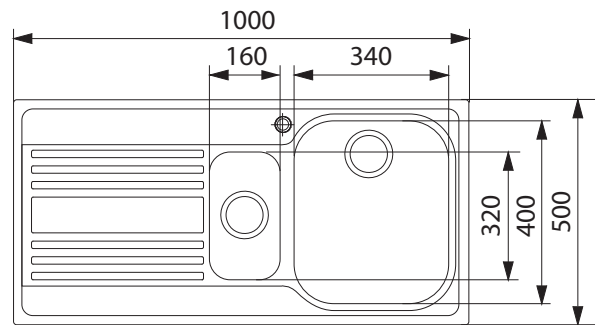

TECHNICAL DATASHEET

RAPID RPX 651 LHD

Product Category	Sinks
Finish	Stainless Steel
Installation	Inset
Range	RAPID
Model	RPX 651 LHD
Warranty	50 Years

PRODUCT INFORMATION

Dimensions	1000 x 500 x 200mm
Cabinet Base	600mm
Bowl Size	340 x 400 x 190mm/25L 160 x 320 x 120mm/6L
Bowl Radius	70mm
Cut-Out Size	980 x 480mm
Cut-Out Template	No
Waste Outlet	Semi Integrated Waste
Overflow	Yes
Tap Holes	Yes
Remote Waste	No
Accessories	1 2