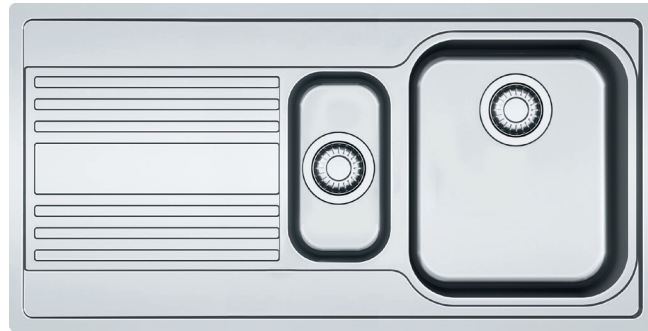

TECHNICAL DATASHEET

RAPID RPX 651 LHD

Product Category	Sinks
Finish	Stainless Steel
Installation	Inset
Range	RAPID
Model	RPX 651 LHD
Warranty	50 Years

PRODUCT INFORMATION

Dimensions	1000 x 500 x 200mm
Cabinet Base	600mm
Bowl Size	340 x 400 x 190mm/25L 160 x 320 x 120mm/6L
Bowl Radius	70mm
Cut-Out Size	980 x 480mm
Cut-Out Template	No
Waste Outlet	Semi Integrated Waste
Overflow	Yes
Tap Holes	Yes
Remote Waste	No
Accessories	1 2

Franke Hidden Overflow

Sound Deadening Pads

Integrated Sealing Strip

Waste to Rear of Main Bowl

Make it wonderful

FRANKE