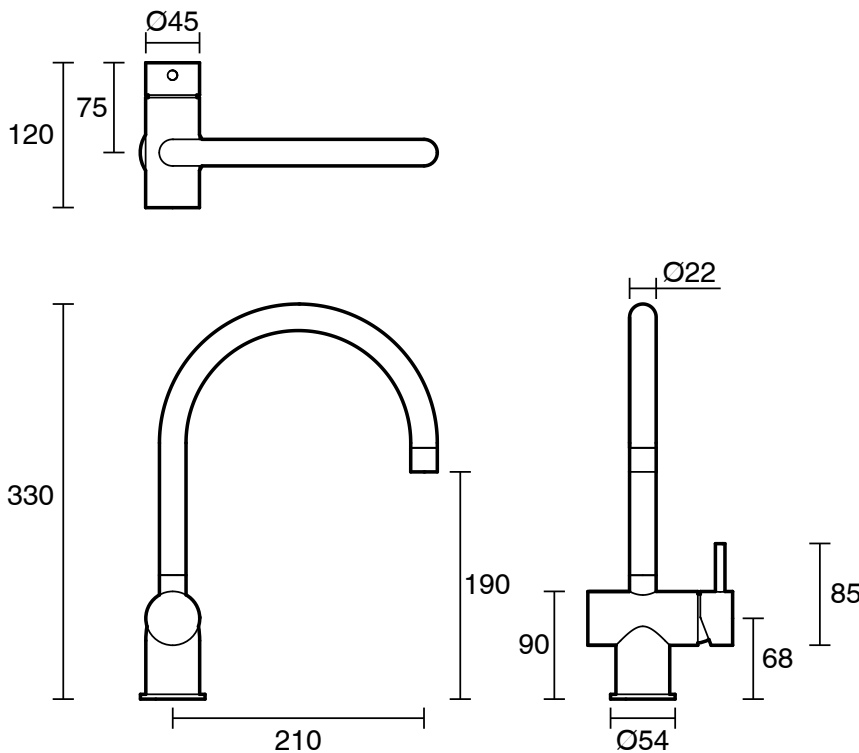

SUSSEX

Sussex Scala Sink Mixer Tap Large Curved Right Hand 316 Stainless Steel (4 Star)

2262976

SPECIFICATIONS

Recommended Use	Residential;Commercial
Colour Finish	Brushed Stainless Steel
Primary Material	Stainless Steel 316
Recommended Pressure Range	150 - 500 kPa as per AS3500
Max Continuous Working Temperature (deg C)	65
Min Continuous Working Temperature (deg C)	1

WARRANTY

Residential Use (Years)	40
Commercial Use (Years)	10

Please refer to Sussex Warranty page for full Terms and Conditions

Dimensions are nominal measurements only.

CLEANING RECOMMENDATIONS:

We recommend the use of soapy water or approved cleaners. This product should not be cleaned with abrasive materials. Damage caused by any improper treatment is not covered by the product warranty. Refer to Warranty Conditions

Disclaimer: Products in this specification manual must by regulation be installed by licensed and registered trade people. The manufacturer/distributor reserves the right to vary specifications or delete models from their range without prior notification. Dimensions are nominal measurements only. Dimensions and set-outs listed are correct at time of publication however the manufacturer/distributor takes no responsibility for printing errors.

Published 31/03/2026

To see the complete Sussex range go to www.reece.com.au