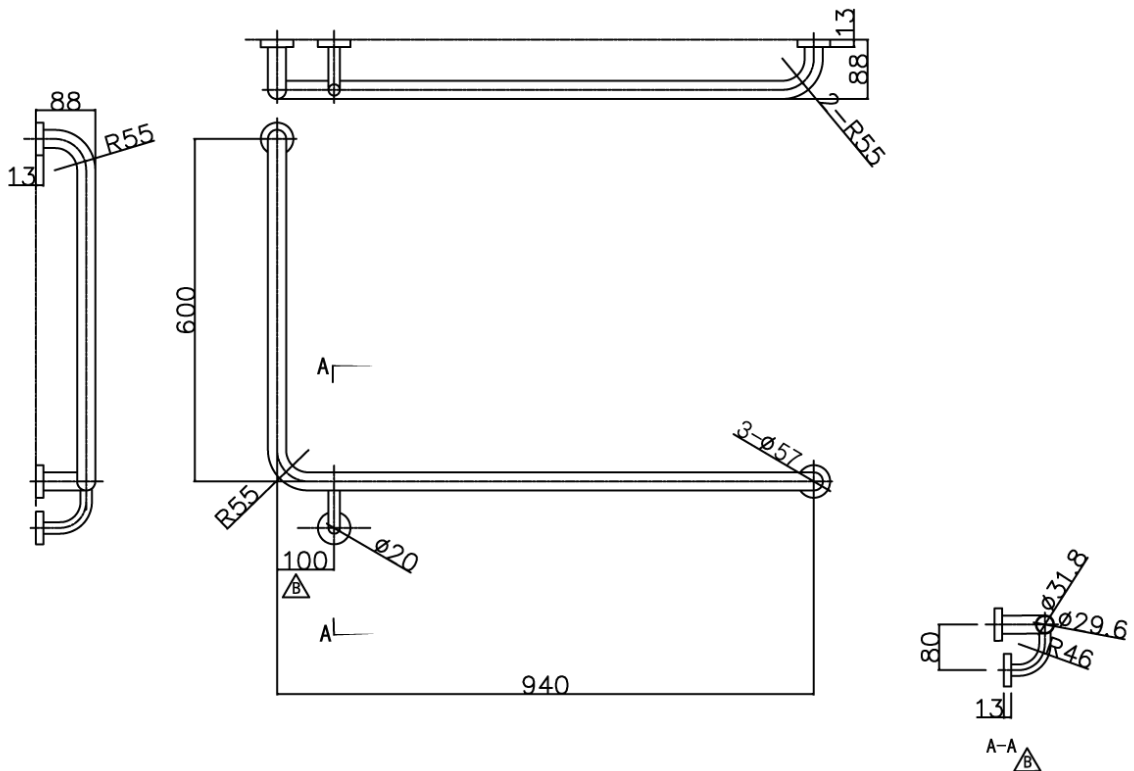

Mobi 940 x 600mm x 90 Degree Right Hand Grab Rail Satin Stainless Steel

9501877

SPECIFICATIONS

Recommended Use	Domestic;Hotel;Commercial
Material	Stainless Steel 304
Colour	Satin Stainless Steel
Mounting	Wall

WARRANTY

Warranty - Domestic Use (Years)	7
Spare Parts & Labour (Years)	1

Please refer to Warranty Page for full Terms and Conditions

Dimensions are nominal measurements only.

CLEANING RECOMMENDATIONS:

We recommend the use of soapy water or approved cleaners. This product should not be cleaned with abrasive materials. Damage caused by any improper treatment is not covered by the product warranty. Refer to Warranty Conditions

Disclaimer: Products in this specification manual must by regulation be installed by licensed and registered trade people. The manufacturer/distributor reserves the right to vary specifications or delete models from their range without prior notification. Dimensions are nominal measurements only. Dimensions and set-outs listed are correct at time of publication however the manufacturer/distributor takes no responsibility for printing errors.

Published 25/03/2025

To see the complete Mobi range go to www.reece.com.au