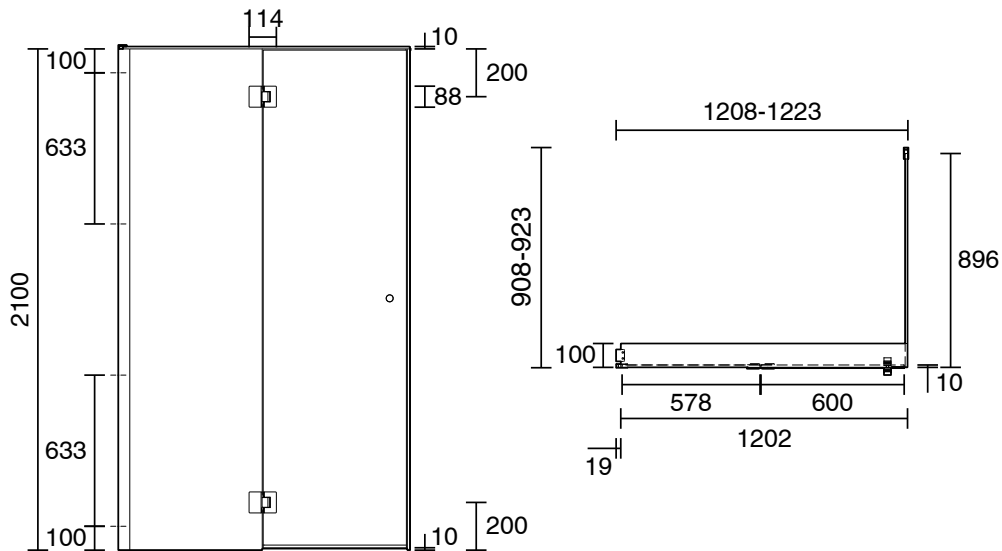

KADO

Kado Lux Frameless Enclosure with Wall Channel 1200 x 900mm Brushed Gunmetal

1710050

SPECIFICATIONS

Recommended Use	Domestic;Commercial;Hotel
Colour Finish	Clear;Brushed Gunmetal
Primary Material	Glass
Frame Configuration	Frameless
Screen Shape	Rectangular
Screen Appearance	Clear
Screen Fixing	Channel
Mounting	Wall

WARRANTY

Warranty - Domestic Use (Years)	7
Spare Parts & Labour (Years)	1

Please refer to Warranty Page for full Terms and Conditions

Dimensions are nominal measurements only.

CLEANING RECOMMENDATIONS:

We recommend the use of soapy water or approved cleaners. This product should not be cleaned with abrasive materials. Damage caused by any improper treatment is not covered by the product warranty. Refer to Warranty Conditions

Disclaimer: Products in this specification manual must by regulation be installed by licensed and registered trade people. The manufacturer/distributor reserves the right to vary specifications or delete models from their range without prior notification. Dimensions are nominal measurements only. Dimensions and set-outs listed are correct at time of publication however the manufacturer/distributor takes no responsibility for printing errors.

Published 05/12/2025

To see the complete Kado range go to www.reece.com.au