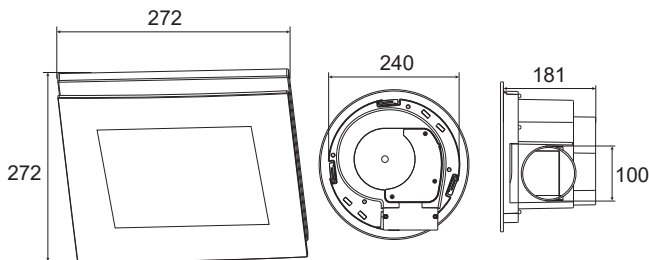

KADO

Kado Lux HiFlow 200 LED Exhaust Fan Square Matte White

2020358

SPECIFICATIONS

Recommended Use	Domestic, Hotel & Commercial
Material	ABS Plastic/Stainless Steel
Weight	2.37 kg
Exhaust	30w Side Ducted
Air Extraction	175 m³/h
Air Outlet Size	100 mm
Cutout Size	240mm Round
Min Install Depth	220 mm
Electrical Connection	Plug in (plug & lead included)
IP Rating	IPX4

WARRANTY

Warranty - Domestic Use	7 Years
Spare Parts & Labour	24 Months

Please refer to Warranty Page for full Terms and Conditions

*Airbus airflow data may vary depending on style of fascia used.

Dimensions are nominal measurements only.

CLEANING RECOMMENDATIONS:

We recommend the use of soapy water or approved cleaners. This product should not be cleaned with abrasive materials. Damage caused by any improper treatment is not covered by the product warranty. Refer to Warranty Conditions

Disclaimer: Products in this specification manual must by regulation be installed by licensed and registered trade people. The manufacturer/distributor reserves the right to vary specifications or delete models from their range without prior notification. Dimensions are nominal measurements only. Dimensions and set-outs listed are correct at time of publication however the manufacturer/distributor takes no responsibility for printing errors.

Published 04/08/2021

To see the complete Kado range go to www.reece.com.au/bathrooms