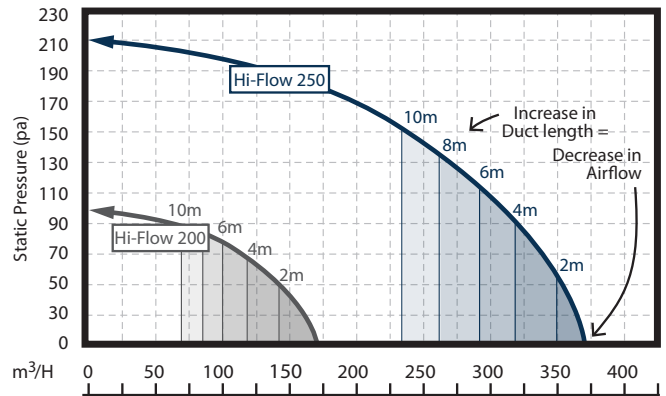

KADO

Kado Lux HiFlow 200 LED Exhaust Fan Square Matte White

2020358

SPECIFICATIONS

Recommended Use	Domestic, Hotel & Commercial
Material	ABS Plastic/Stainless Steel
Weight	2.37 kg
Exhaust	30w Side Ducted
Air Extraction	175 m³/h
Air Outlet Size	100 mm
Cutout Size	240mm Round
Min Install Depth	220 mm
Electrical Connection	Plug in (plug & lead included)
IP Rating	IPX4

WARRANTY

Warranty - Domestic Use	7 Years
Spare Parts & Labour	24 Months

Please refer to Warranty Page for full Terms and Conditions

*Airbus airflow data may vary depending on style of fascia used.

Dimensions are nominal measurements only.

CLEANING RECOMMENDATIONS:

We recommend the use of soapy water or approved cleaners. This product should not be cleaned with abrasive materials. Damage caused by any improper treatment is not covered by the product warranty. Refer to Warranty Conditions

Disclaimer: Products in this specification manual must by regulation be installed by licensed and registered trade people. The manufacturer/distributor reserves the right to vary specifications or delete models from their range without prior notification. Dimensions are nominal measurements only. Dimensions and set-outs listed are correct at time of publication however the manufacturer/distributor takes no responsibility for printing errors.

Published 04/08/2021

To see the complete Kado range go to www.reece.com.au/bathrooms