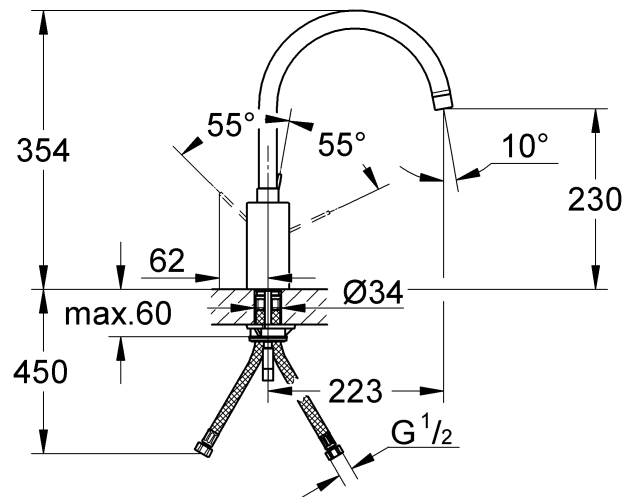

Adjustable Flow rate limiter
Adjustable minimum flow rate approx. 2.5 l/min

Swivel area 140°
Swivel Tubular Spout
Mousseur (Aerator)
With side spray

Flexible Connection Hoses
Rapid Installation System
DR-brass