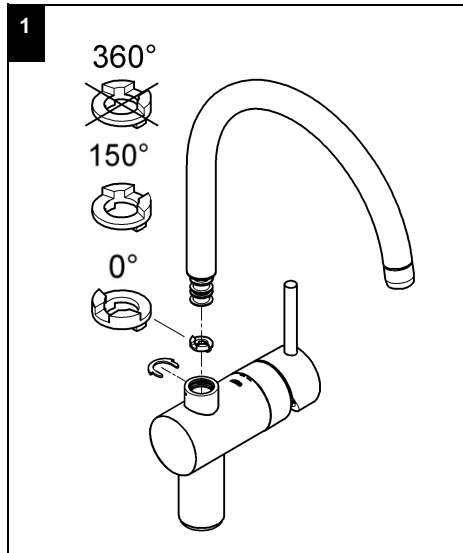

Installation instructions

Installation Instructions

Flush piping system prior and after installation of fitting thoroughly!

This product must be installed in conformance with local codes e.g. AS/NZS 3500 series of standard!

Note:

When installing concealed mixer body, please note it must be mounted onto timber or solid walls using appropriate reinforcement to ensure sufficient strength.

Open cold and hot water supply and check connections for leakage!

Care

For directions on the care of this fitting, please refer to the accompanying care instructions.