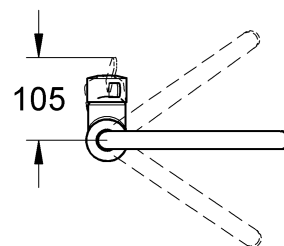

Adjustable Flow rate limiter
Adjustable minimum flow rate approx. 2.5 l/min

Swivel area 140°
Swivel Tubular Spout
Mousseur (Aerator)
With side spray

Flexible Connection Hoses
Rapid Installation System
DR-brass