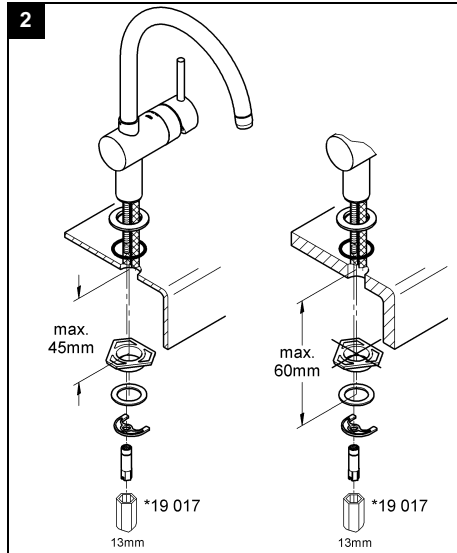

Installation instructions

Installation Instructions

Flush piping system prior and after installation of fitting thoroughly!

This product must be installed in conformance with local codes e.g. AS/NZS 3500 series of standard!

Note:

When installing concealed mixer body, please note it must be mounted onto timber or solid walls using appropriate reinforcement to ensure sufficient strength.

Open cold and hot water supply and check connections for leakage!

Care

For directions on the care of this fitting, please refer to the accompanying care instructions.