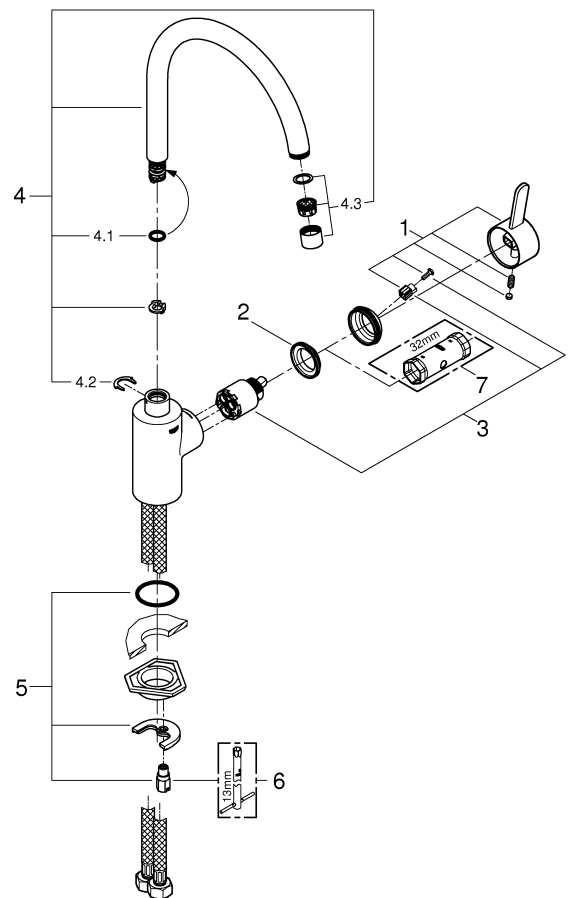

Note:

When installing concealed mixer body, please note it must be mounted onto timber or solid walls using appropriate reinforcement to ensure sufficient strength.

Open cold and hot water supply and check connections for leakage!

Care

For directions on the care of this fitting, please refer to the accompanying care instructions.

EUROSMART
 COSMOPOLITAN SINK MIXER
 MODEL# 31188000

Pure Freude
 an Wasser

Spare Parts

| Pos.-nr. | Product Description | Order-nr. | Units per package |
|----------|---------------------------------|-----------|-------------------|
| 1 | Lever | 46683000 | 1 |
| 2 | Screw coupling | 46460000 | 1 |
| 3 | Cartridge | 46374000 | 1 |
| 4 | Spout | 13312000 | 1 |
| 5 | Shank fastening assembly | 46249000 | 1 |
| 6 | Mouting wrench - optional extra | 19017000 | 1 |
| 7 | Socket spanner - optional extra | 19332000 | 1 |