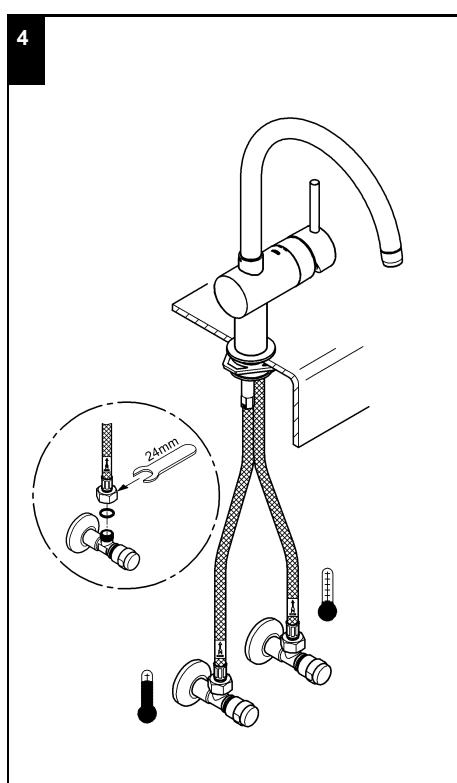

Installation instructions

Installation Instructions

Flush piping system prior and after installation of fitting thoroughly!

This product must be installed in conformance with local codes e.g. AS/NZS 3500 series of standard!

Note:

When installing concealed mixer body, please note it must be mounted onto timber or solid walls using appropriate reinforcement to ensure sufficient strength.

Open cold and hot water supply and check connections for leakage!

Care

For directions on the care of this fitting, please refer to the accompanying care instructions.