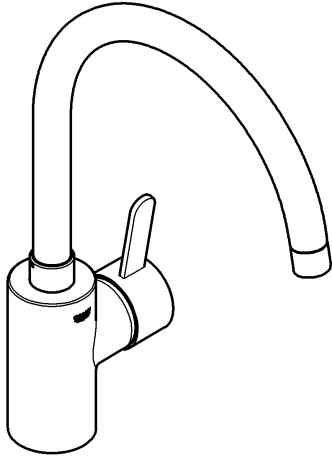

Care

For directions on the care of this fitting, please refer to the accompanying care instructions.

EUROSMART
 COSMOPOLITAN SINK MIXER
 MODEL# 31188000

Pure Freude
 an Wasser

Spare Parts

| Pos.-nr. | Product Description | Order-nr. | Units per package |
|----------|---------------------------------|-----------|-------------------|
| 1 | Lever | 46683000 | 1 |
| 2 | Screw coupling | 46460000 | 1 |
| 3 | Cartridge | 46374000 | 1 |
| 4 | Spout | 13312000 | 1 |
| 5 | Shank fastening assembly | 46249000 | 1 |
| 6 | Mouting wrench - optional extra | 19017000 | 1 |
| 7 | Socket spanner - optional extra | 19332000 | 1 |