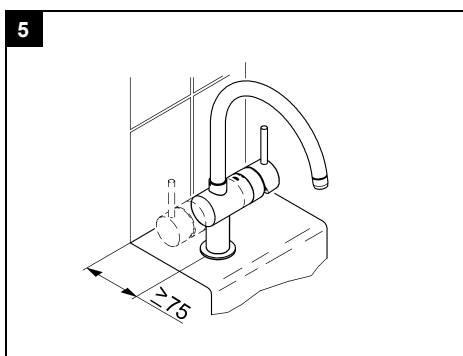

Installation instructions

Installation Instructions

Flush piping system prior and after installation of fitting thoroughly!

This product must be installed in conformance with local codes e.g. AS/NZS 3500 series of standard!

Note:

When installing concealed mixer body, please note it must be mounted onto timber or solid walls using appropriate reinforcement to ensure sufficient strength.

Open cold and hot water supply and check connections for leakage!

Care

For directions on the care of this fitting, please refer to the accompanying care instructions.