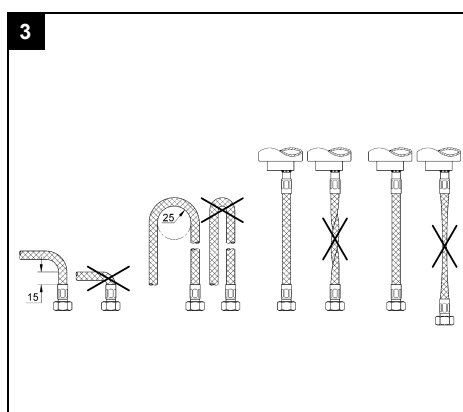

Installation instructions

Installation Instructions

Flush piping system prior and after installation of fitting thoroughly!

This product must be installed in conformance with local codes e.g. AS/NZS 3500 series of standard!

Note:

When installing concealed mixer body, please note it must be mounted onto timber or solid walls using appropriate reinforcement to ensure sufficient strength.

Open cold and hot water supply and check connections for leakage!

Care

For directions on the care of this fitting, please refer to the accompanying care instructions.