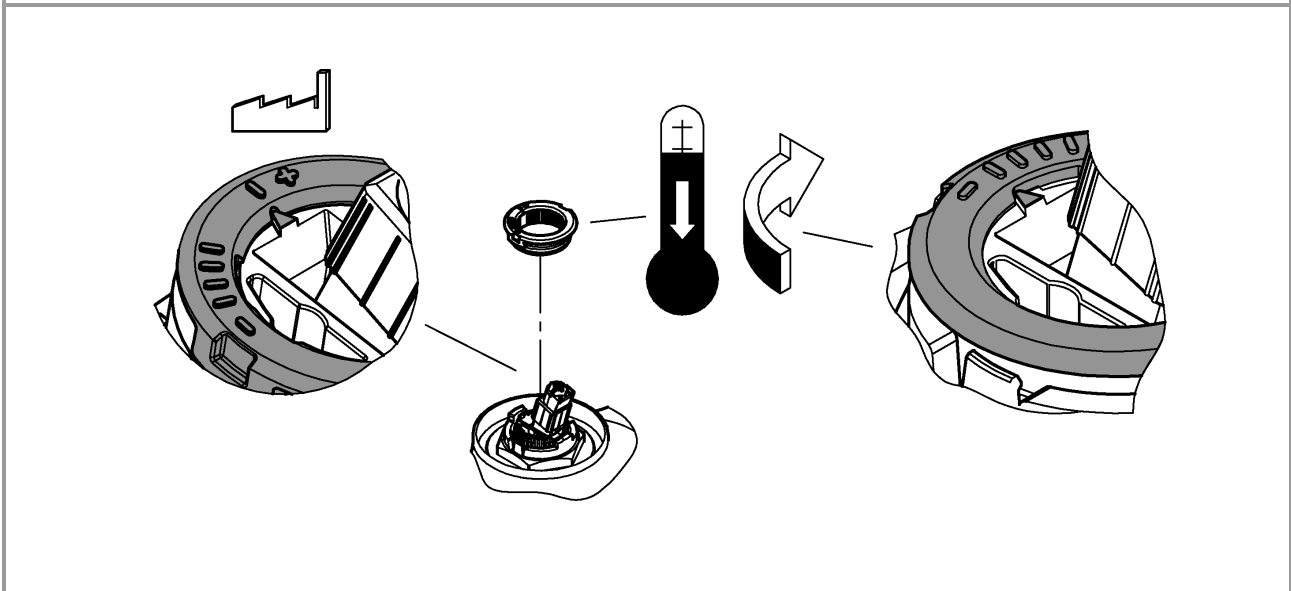

Installation instructions