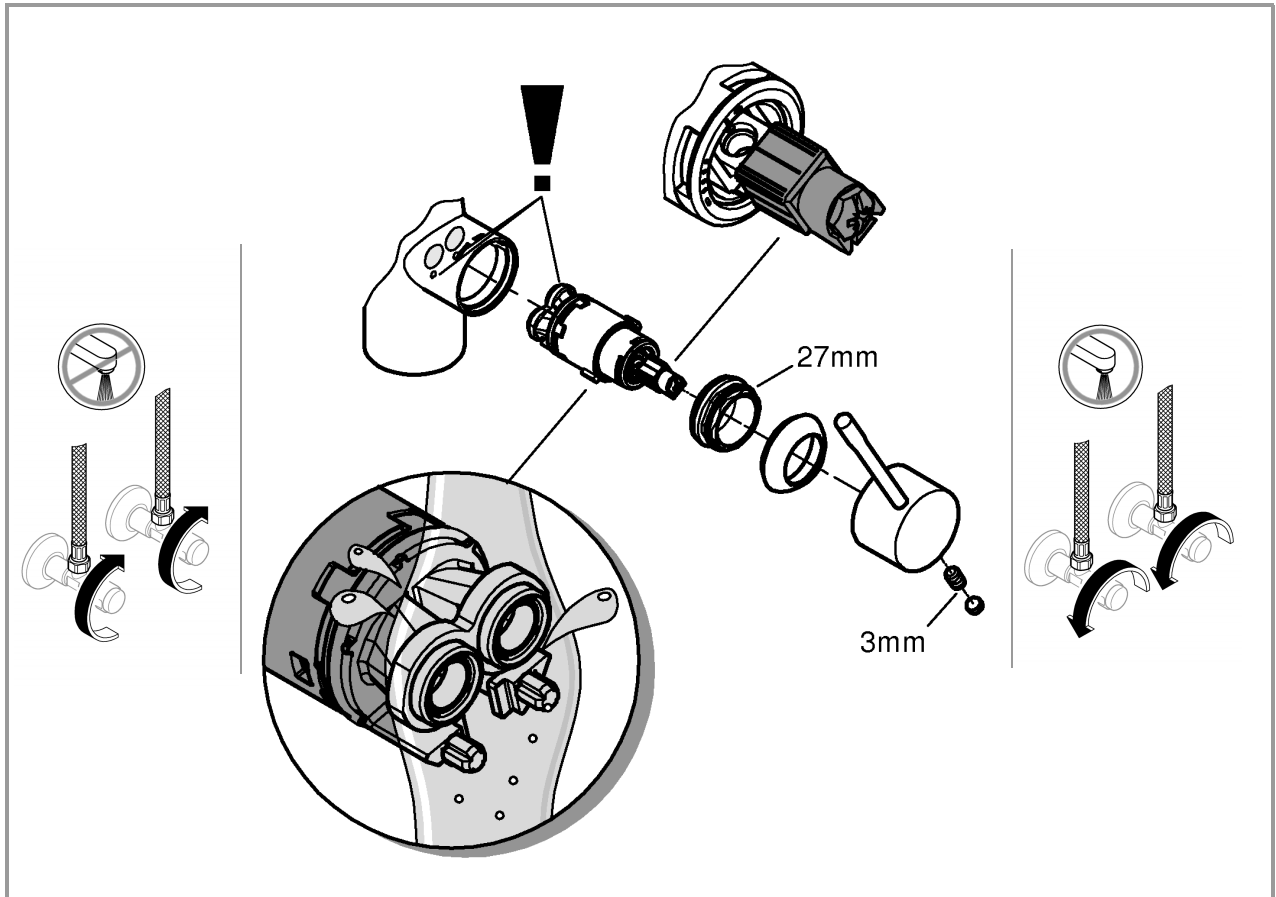

ESSENCE NEW  
SINK MIXER  
MODEL #30372000

Pure Freude  
an Wasser

GROHE

Product Specifications

Product description

**Essence**

Single-lever sink mixer 1/2"  
High spout  
Single hole installation  
**GROHE StarLight** finish Chrome  
**GROHE SilkMove** 28 mm ceramic cartridge  
Swivel tubular spout  
Adjustable swivel area 0° / 150° /  
360° Flexible connection hoses  
Rapid installation system  
Integrated temperature limiter  
Min. recommended pressure 100 kPa

## Care

For directions on the care of this fitting, please refer to the accompanying care instructions.

Installation instructions

Installation instructions

Spare Parts

Pos.-nr.	Product Description	Order-nr.	Units per package
1	Lever	46927000	1
2	Cartridge	46580000	1
3	O ring	01285000	1
4	Safety ring	48266000	1
5	Fixing Kit	46671000	1
	Optional Extra -		
	Socket spanner	19017000	0