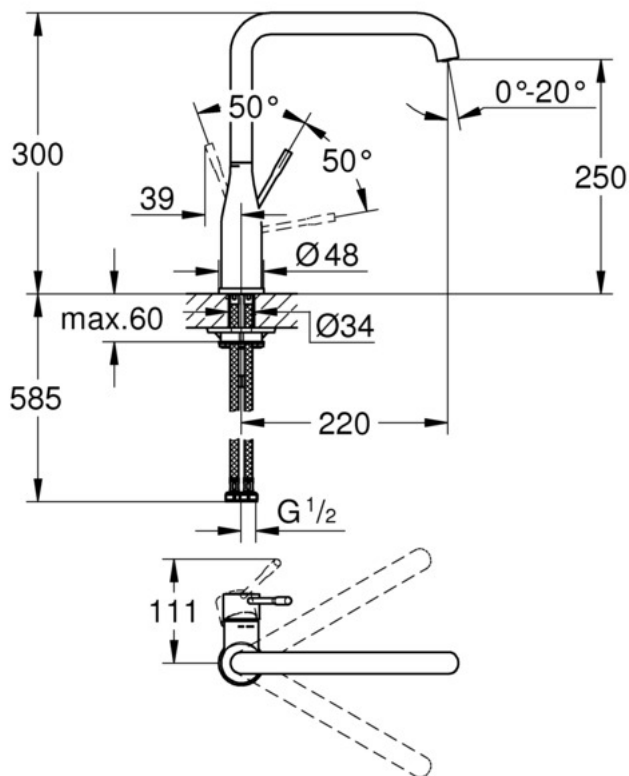

ESSENCE NEW  
SINK MIXER  
MODEL #30372000

Pure Freude  
an Wasser

GROHE

Product Specifications

Product description

**Essence**

Single-lever sink mixer 1/2"  
High spout  
Single hole installation  
**GROHE StarLight** finish Chrome  
**GROHE SilkMove** 28 mm ceramic cartridge  
Swivel tubular spout  
Adjustable swivel area 0° / 150° /  
360° Flexible connection hoses  
Rapid installation system  
Integrated temperature limiter  
Min. recommended pressure 100 kPa

## Installation Instructions

**Flush piping system prior and after installation of fitting thoroughly!**

This product must be installed in conformance with local codes e.g. AS/NZS 3500 series of standard!

## Care

For directions on the care of this fitting, please refer to the accompanying care instructions.

Installation instructions

Installation instructions

Spare Parts

Pos.-nr.	Product Description	Order-nr.	Units per package
1	Lever	46927000	1
2	Cartridge	46580000	1
3	O ring	01285000	1
4	Safety ring	48266000	1
5	Fixing Kit	46671000	1
	Optional Extra -		
	Socket spanner	19017000	0