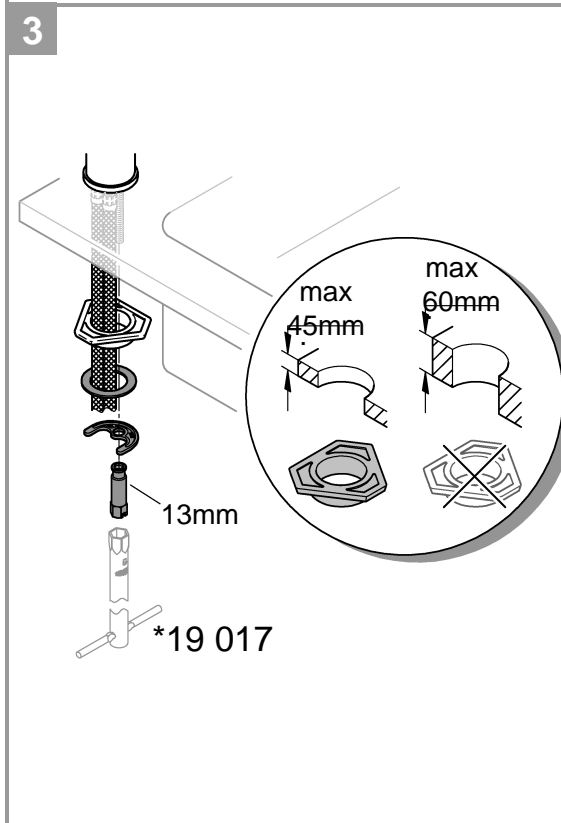

ESSENCE NEW  
SINK MIXER  
MODEL #30372000

Pure Freude  
an Wasser

GROHE

Product Specifications

Product description

**Essence**

Single-lever sink mixer 1/2"  
High spout  
Single hole installation  
**GROHE StarLight** finish Chrome  
**GROHE SilkMove** 28 mm ceramic cartridge  
Swivel tubular spout  
Adjustable swivel area 0° / 150° /  
360° Flexible connection hoses  
Rapid installation system  
Integrated temperature limiter  
Min. recommended pressure 100 kPa

## Installation Instructions

**Flush piping system prior and after installation of fitting thoroughly!**

This product must be installed in conformance with local codes e.g. AS/NZS 3500 series of standard!

## Care

For directions on the care of this fitting, please refer to the accompanying care instructions.

Installation instructions

Installation instructions

Spare Parts

Pos.-nr.	Product Description	Order-nr.	Units per package
1	Lever	46927000	1
2	Cartridge	46580000	1
3	O ring	01285000	1
4	Safety ring	48266000	1
5	Fixing Kit	46671000	1
	Optional Extra -		
	Socket spanner	19017000	0