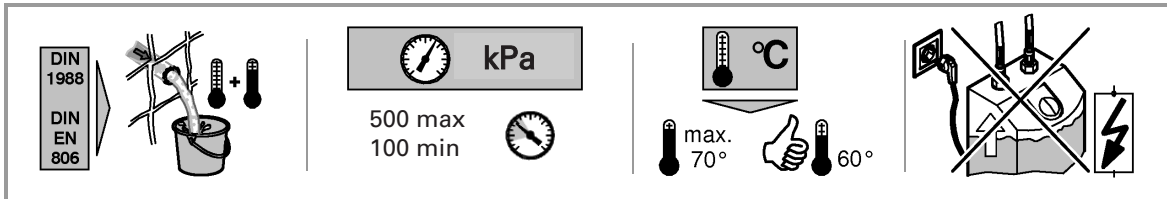

ESSENCE NEW  
SINK MIXER  
MODEL #30372000

Pure Freude  
an Wasser

GROHE

Product Specifications

Product description

**Essence**

Single-lever sink mixer 1/2"  
High spout  
Single hole installation  
**GROHE StarLight** finish Chrome  
**GROHE SilkMove** 28 mm ceramic cartridge  
Swivel tubular spout  
Adjustable swivel area 0° / 150° /  
360° Flexible connection hoses  
Rapid installation system  
Integrated temperature limiter  
Min. recommended pressure 100 kPa

## Installation Instructions

**Flush piping system prior and after installation of fitting thoroughly!**

This product must be installed in conformance with local codes e.g. AS/NZS 3500 series of standard!