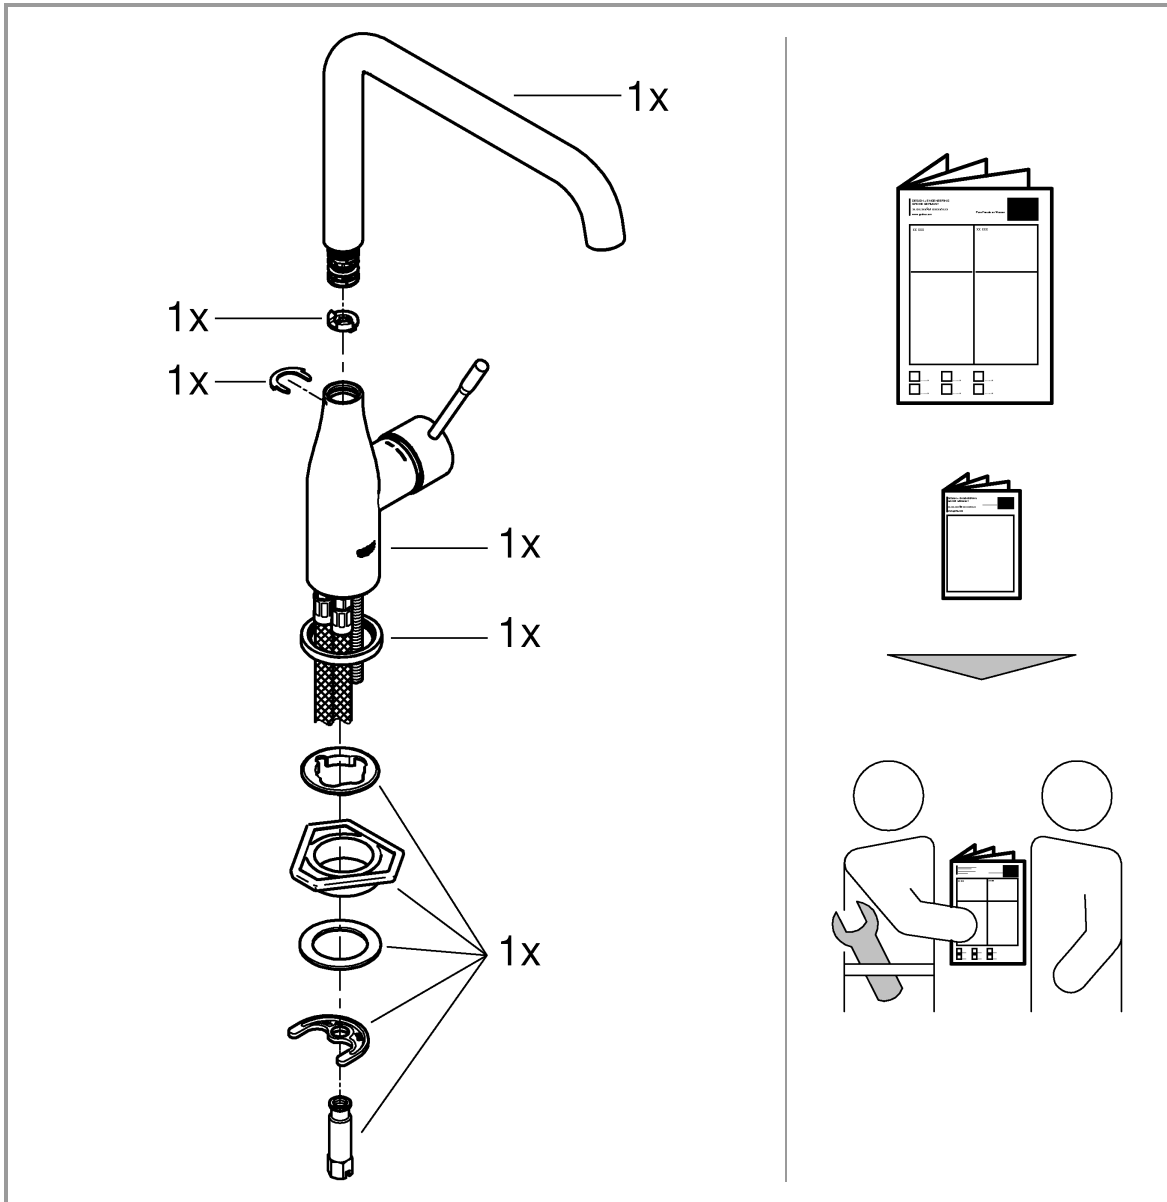

ESSENCE NEW  
SINK MIXER  
MODEL #30372000

Pure Freude  
an Wasser

GROHE

Product Specifications

Product description

**Essence**

Single-lever sink mixer 1/2"  
High spout  
Single hole installation  
**GROHE StarLight** finish Chrome  
**GROHE SilkMove** 28 mm ceramic cartridge  
Swivel tubular spout  
Adjustable swivel area 0° / 150° /  
360° Flexible connection hoses  
Rapid installation system  
Integrated temperature limiter  
Min. recommended pressure 100 kPa