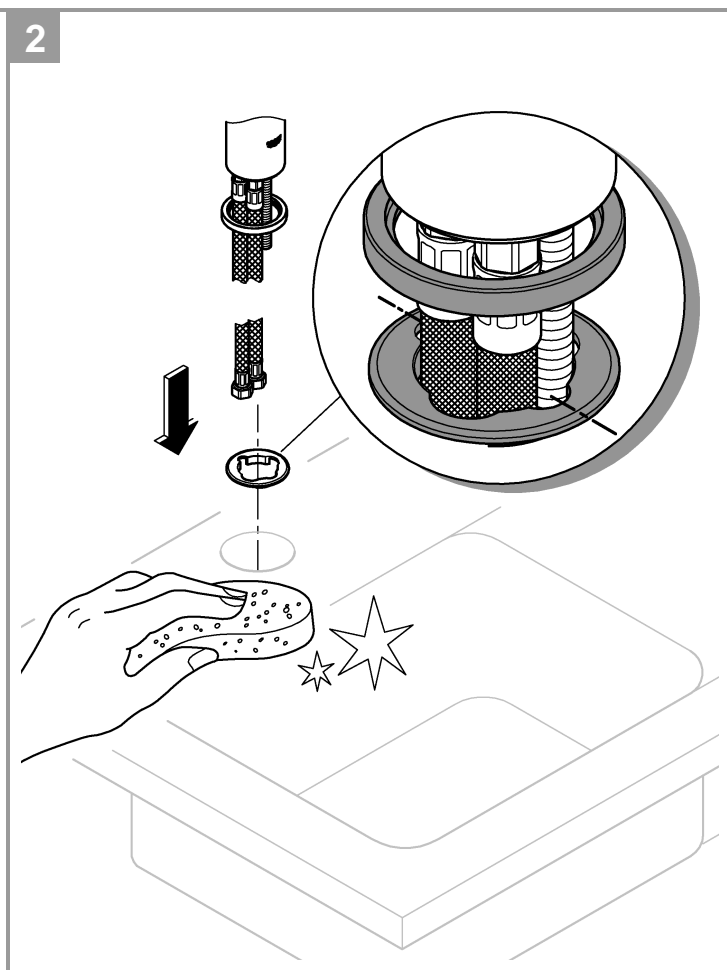

ESSENCE NEW  
SINK MIXER  
MODEL #30372000

Pure Freude  
an Wasser

GROHE

Product Specifications

Product description

**Essence**

Single-lever sink mixer 1/2"  
High spout  
Single hole installation  
**GROHE StarLight** finish Chrome  
**GROHE SilkMove** 28 mm ceramic cartridge  
Swivel tubular spout  
Adjustable swivel area 0° / 150° /  
360° Flexible connection hoses  
Rapid installation system  
Integrated temperature limiter  
Min. recommended pressure 100 kPa

## Installation Instructions

**Flush piping system prior and after installation of fitting thoroughly!**

This product must be installed in conformance with local codes e.g. AS/NZS 3500 series of standard!

## Care

For directions on the care of this fitting, please refer to the accompanying care instructions.

Installation instructions

Installation instructions

Spare Parts

Pos.-nr.	Product Description	Order-nr.	Units per package
1	Lever	46927000	1
2	Cartridge	46580000	1
3	O ring	01285000	1
4	Safety ring	48266000	1
5	Fixing Kit	46671000	1
	Optional Extra -		
	Socket spanner	19017000	0