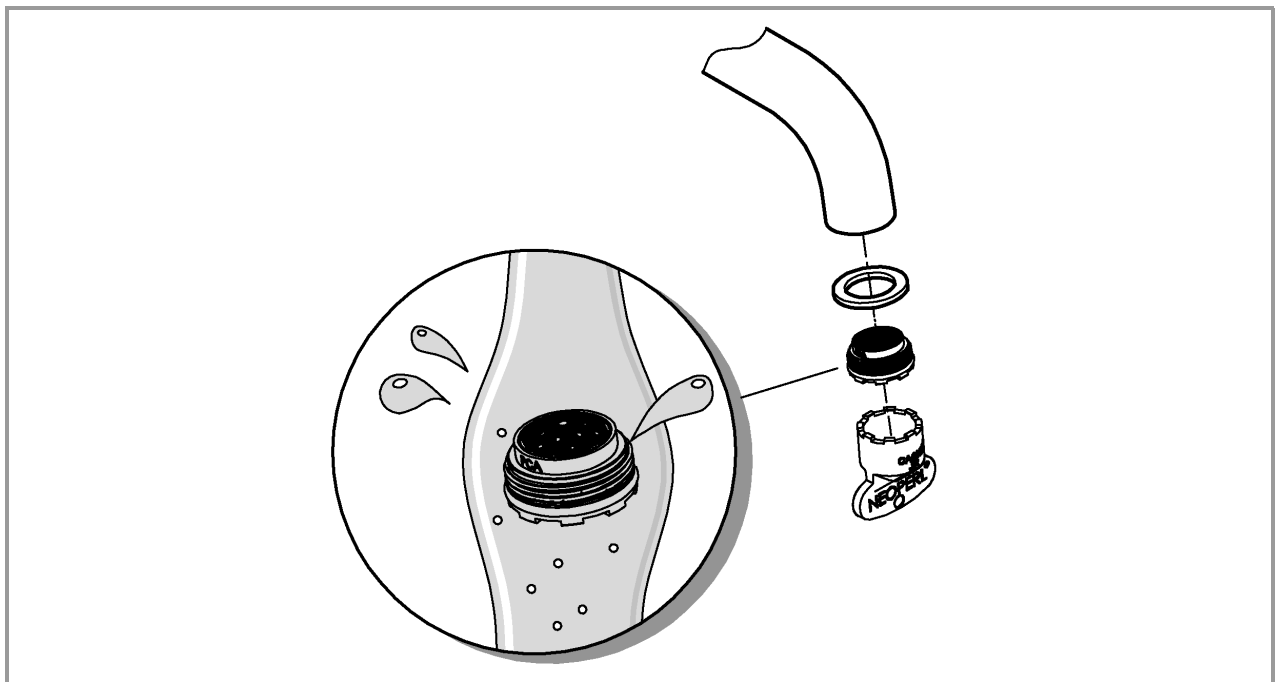

Installation instructions

Spare Parts

Pos.-nr.	Product Description	Order-nr.	Units per package
1	Lever	46927000	1
2	Cartridge	46580000	1
3	O ring	01285000	1
4	Safety ring	48266000	1
5	Fixing Kit	46671000	1
	Optional Extra -		
	Socket spanner	19017000	0