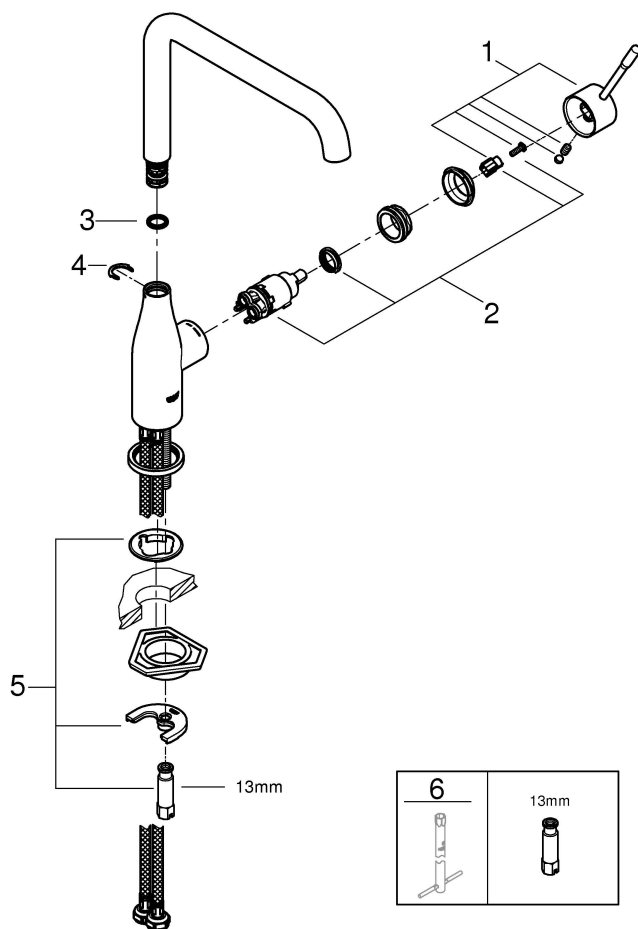

ESSENCE NEW  
SINK MIXER  
MODEL #30372000

Pure Freude  
an Wasser

GROHE

Product Specifications

Product description

**Essence**

Single-lever sink mixer 1/2"  
High spout  
Single hole installation  
**GROHE StarLight** finish Chrome  
**GROHE SilkMove** 28 mm ceramic cartridge  
Swivel tubular spout  
Adjustable swivel area 0° / 150° /  
360° Flexible connection hoses  
Rapid installation system  
Integrated temperature limiter  
Min. recommended pressure 100 kPa

## Care

For directions on the care of this fitting, please refer to the accompanying care instructions.

Installation instructions

Installation instructions

Spare Parts

Pos.-nr.	Product Description	Order-nr.	Units per package
1	Lever	46927000	1
2	Cartridge	46580000	1
3	O ring	01285000	1
4	Safety ring	48266000	1
5	Fixing Kit	46671000	1
	Optional Extra -		
	Socket spanner	19017000	0