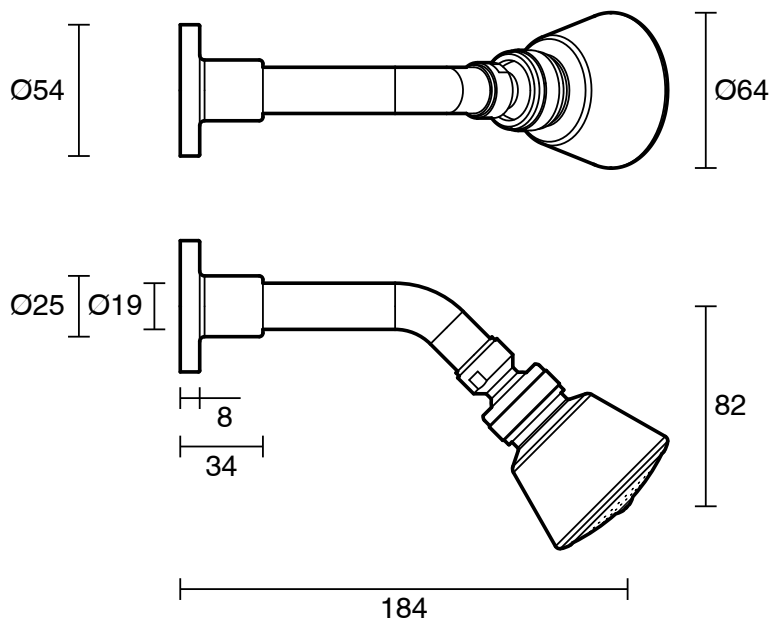

S U S S E X

Sussex Scala Shower Head and Arm LUX PVD Brushed Smoke Gunmetal (3 Star)

2267135

SPECIFICATIONS

Recommended Use	Domestic;Hotel;Commercial
Colour Finish	Brushed Smoke Gunmetal
Primary Material	Brass
Recommended Pressure Range	150 - 500 kPa as per AS3500
Max Continuous Working Temperature (deg C)	65
Min Continuous Working Temperature (deg C)	5
Hot Water Unit Suitability	Gravity Feed;Storage Tank;Continuous Flow

WARRANTY

Warranty - Domestic Use (Years)	15
Spare Parts & Labour (Years)	15

Please refer to Warranty Page for full Terms and Conditions

Dimensions are nominal measurements only.

CLEANING RECOMMENDATIONS:

We recommend the use of soapy water or approved cleaners. This product should not be cleaned with abrasive materials. Damage caused by any improper treatment is not covered by the product warranty. Refer to Warranty Conditions

Disclaimer: Products in this specification manual must by regulation be installed by licensed and registered trade people. The manufacturer/distributor reserves the right to vary specifications or delete models from their range without prior notification. Dimensions are nominal measurements only. Dimensions and set-outs listed are correct at time of publication however the manufacturer/distributor takes no responsibility for printing errors.

Published 12/03/2025

To see the complete Sussex range go to www.reece.com.au