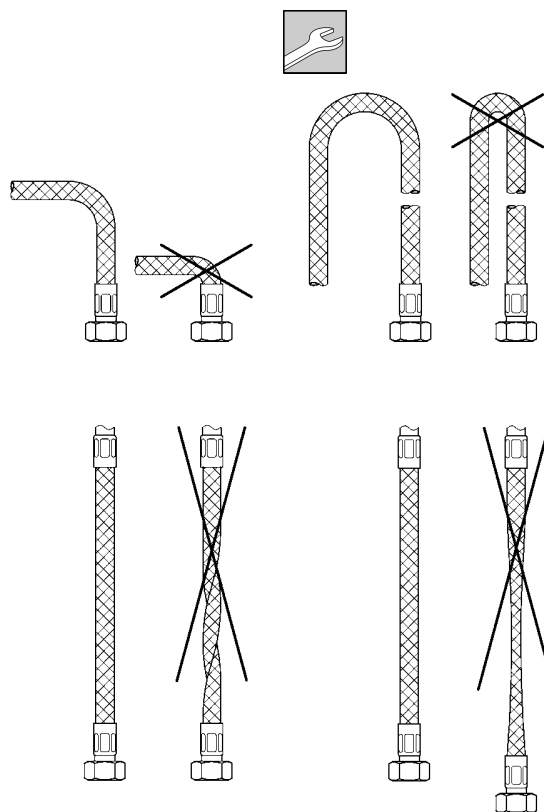

BAUEDGE NEW
BASIN MIXER
MODEL #23176001

Pure Freude
an Wasser

Product Specifications

Product Description:

Bauedge
Single-Lever Basin Mixer

Separate inner water ways within the tap to prevent lead & nickel contamination for clean drinking water

Single hole installation Metal lever

28 mm Ceramic Cartridge

Chrome finish Mousseur (Aerator)

Smooth body
Flexible connection hoses
Rapid Installation system

BAUEDGE NEW
BASIN MIXER
MODEL #23176001

Pure Freude
an Wasser

Installation Instructions

Flush piping system prior and after installation of fitting thoroughly.

Installation and connection-Refer to the dimensional drawing above.

This product must be installed in conformance with local codes e.g. AS/NZS 3500 series of standard!