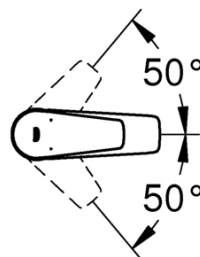

BAUEDGE NEW
BASIN MIXER
MODEL #23176001

Pure Freude
an Wasser

Product Specifications

Product Description:

Bauedge
Single-Lever Basin Mixer

Separate inner water ways within the tap to prevent lead & nickel contamination for clean drinking water

Single hole installation Metal lever

28 mm Ceramic Cartridge

Chrome finish Mousseur (Aerator)

Smooth body
Flexible connection hoses
Rapid Installation system

BAUEDGE NEW
BASIN MIXER
MODEL #23176001

Pure Freude
an Wasser