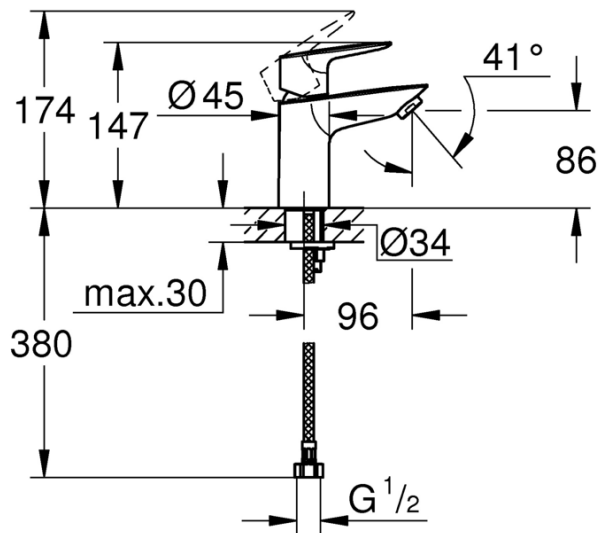

BAUEDGE NEW
BASIN MIXER
MODEL #23176001

Pure Freude
an Wasser

Product Specifications

Product Description:

Bauedge
Single-Lever Basin Mixer

Separate inner water ways within the tap to prevent lead & nickel contamination for clean drinking water

Single hole installation Metal lever

28 mm Ceramic Cartridge

Chrome finish Mousseur (Aerator)

Smooth body
Flexible connection hoses
Rapid Installation system

BAUEDGE NEW
BASIN MIXER
MODEL #23176001

Pure Freude
an Wasser