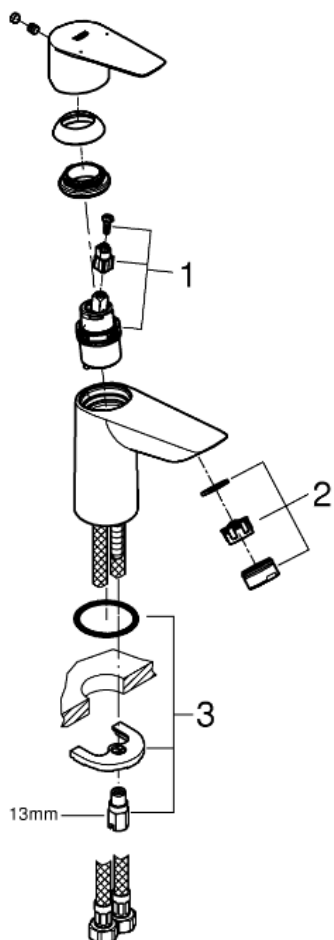

Single hole installation Metal lever

28 mm Ceramic Cartridge

Chrome finish Mousseur (Aerator)

Smooth body
Flexible connection hoses
Rapid Installation system

BAUEDGE NEW
BASIN MIXER
MODEL #23176001

Pure Freude
an Wasser

Installation Instructions

Flush piping system prior and after installation of fitting thoroughly.

Installation and connection-Refer to the dimensional drawing above.

This product must be installed in conformance with local codes e.g. AS/NZS 3500 series of standard!

Flow pressure: min. 50kPa bar – recommended 100 – 500 kPa

Note:

Open cold and hot water supply and check connections for leakage!

Care

For directions on the care of this fitting, please refer to the accompanying care instructions.

BAUEDGE NEW
BASIN MIXER
MODEL #23176001

Spare Parts

*Pure Freude
an Wasser*

Pos.-nr.	Product Description	Order-nr.	Units per package
1	Cartridge	46581000	1
2	Mousseur	13207000	1
3	Shank fastening assembly	46249000	1