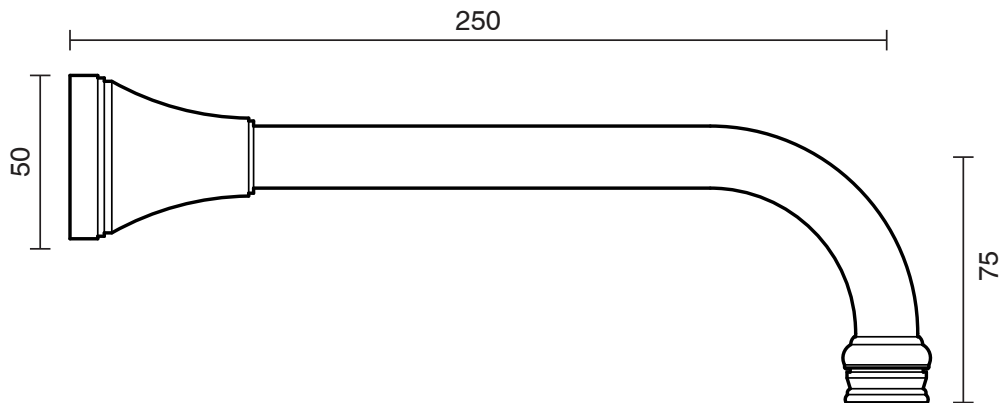

KADO

Kado Era Wall Bath Outlet 250mm Chrome

9507582

SPECIFICATIONS

Recommended Use	Domestic, Hotel & Commercial
Colour	Chrome
Finish	Polished
Material	DR Brass
Recommended Pressure Range	150 - 500 kPa
Maximum Continuous Working Temperature	80 deg C
Suitable for Storage Tank Hot Water	Yes
Suitable for Continuous Flow Hot Water	Yes
Suitable for Gravity Feed Hot Water	No

WARRANTY

Warranty - Domestic Use	10 Years
Spare Parts & Labour	12 Months

Please refer to Warranty Page for full Terms and Conditions

Dimensions are nominal measurements only.

CLEANING RECOMMENDATIONS:

We recommend the use of soapy water or approved cleaners. This product should not be cleaned with abrasive materials. Damage caused by any improper treatment is not covered by the product warranty. Refer to Warranty Conditions

Disclaimer: Products in this specification manual must by regulation be installed by licensed and registered trade people. The manufacturer/distributor reserves the right to vary specifications or delete models from their range without prior notification. Dimensions are nominal measurements only. Dimensions and set-outs listed are correct at time of publication however the manufacturer/distributor takes no responsibility for printing errors.

Published 06/04/2022

To see the complete Kado range go to www.reece.com.au

WaterMark
AS/NZS 3718
WM-022867