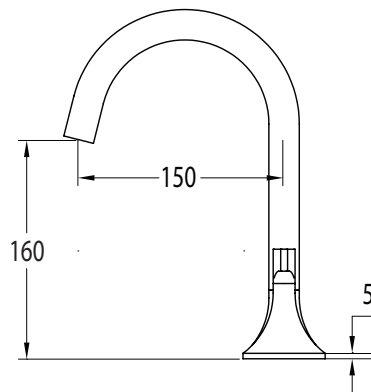

Milli Oria Basin Set PVD Matte Black (5 Star)

2265582

SPECIFICATIONS

Recommended Use	Domestic, Hotel & Commercial
Colour	Black
Finish	Matte
Material	Brass
Recommended Pressure Range	250-500kPa
Maximum Continuous Working Temperature	65 deg C
Suitable for Storage Tank Hot Water	Yes
Suitable for Continuous Flow Hot Water	Yes
Suitable for Gravity Feed Hot Water	No

WARRANTY

Warranty - Domestic Use	15 Years
Spare Parts & Labour	12 Months

Please refer to Warranty Page for full Terms and Conditions

Dimensions are nominal measurements only.

CLEANING RECOMMENDATIONS:

We recommend the use of soapy water or approved cleaners. This product should not be cleaned with abrasive materials. Damage caused by any improper treatment is not covered by the product warranty. Refer to Warranty Conditions

Disclaimer: Products in this specification manual must by regulation be installed by licensed and registered trade people. The manufacturer/distributor reserves the right to vary specifications or delete models from their range without prior notification. Dimensions are nominal measurements only. Dimensions and set-outs listed are correct at time of publication however the manufacturer/distributor takes no responsibility for printing errors.

Published 02/07/2021

To see the complete Milli range go to www.reece.com.au