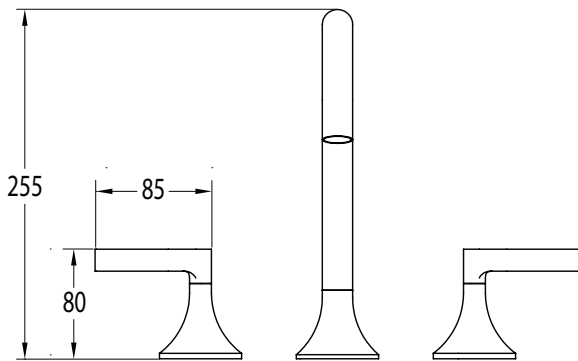

Milli Oria Basin Set PVD Matte Black (5 Star)

2265582

SPECIFICATIONS

Recommended Use	Domestic, Hotel & Commercial
Colour	Black
Finish	Matte
Material	Brass
Recommended Pressure Range	250-500kPa
Maximum Continuous Working Temperature	65 deg C
Suitable for Storage Tank Hot Water	Yes
Suitable for Continuous Flow Hot Water	Yes
Suitable for Gravity Feed Hot Water	No

WARRANTY

Warranty - Domestic Use	15 Years
Spare Parts & Labour	12 Months

Please refer to Warranty Page for full Terms and Conditions

Dimensions are nominal measurements only.

CLEANING RECOMMENDATIONS:

We recommend the use of soapy water or approved cleaners. This product should not be cleaned with abrasive materials. Damage caused by any improper treatment is not covered by the product warranty. Refer to Warranty Conditions

Disclaimer: Products in this specification manual must by regulation be installed by licensed and registered trade people. The manufacturer/distributor reserves the right to vary specifications or delete models from their range without prior notification. Dimensions are nominal measurements only. Dimensions and set-outs listed are correct at time of publication however the manufacturer/distributor takes no responsibility for printing errors.

Published 02/07/2021

To see the complete Milli range go to www.reece.com.au