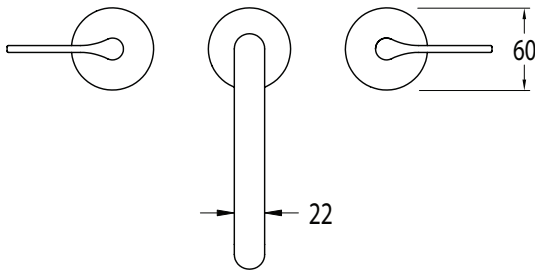

Milli Oria Basin Set PVD Matte Black (5 Star)

2265582

SPECIFICATIONS

Recommended Use	Domestic, Hotel & Commercial
Colour	Black
Finish	Matte
Material	Brass
Recommended Pressure Range	250-500kPa
Maximum Continuous Working Temperature	65 deg C
Suitable for Storage Tank Hot Water	Yes
Suitable for Continuous Flow Hot Water	Yes
Suitable for Gravity Feed Hot Water	No

WARRANTY

Warranty - Domestic Use	15 Years
Spare Parts & Labour	12 Months

Please refer to Warranty Page for full Terms and Conditions

Dimensions are nominal measurements only.

CLEANING RECOMMENDATIONS:

We recommend the use of soapy water or approved cleaners. This product should not be cleaned with abrasive materials. Damage caused by any improper treatment is not covered by the product warranty. Refer to Warranty Conditions

Disclaimer: Products in this specification manual must by regulation be installed by licensed and registered trade people. The manufacturer/distributor reserves the right to vary specifications or delete models from their range without prior notification. Dimensions are nominal measurements only. Dimensions and set-outs listed are correct at time of publication however the manufacturer/distributor takes no responsibility for printing errors.

Published 02/07/2021

To see the complete Milli range go to www.reece.com.au