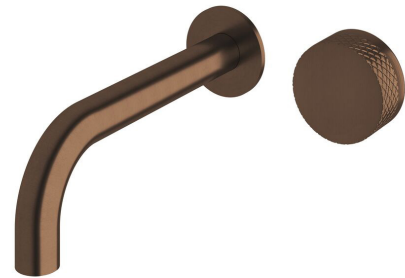

Milli Pure Progressive Wall Basin Mixer Tap System 200mm with Diamond Textured Handle PVD Brushed Bronze (3 Star)
9511043

SPECIFICATIONS	
Recommended Use	Domestic;Hotel;Commercial
Colour Finish	Brushed Bronze
Primary Material	DR Brass
Recommended Pressure Range	150 - 500 kPa as per AS3500
Max Continuous Working Temperature (deg C)	65
Min Continuous Working Temperature (deg C)	5
Hot Water Unit Suitability	Storage Tank;Continuous Flow
WARRANTY	
Warranty - Domestic Use (Years)	15
Spare Parts & Labour (Years)	1
<i>Please refer to Warranty Page for full Terms and Conditions</i>	