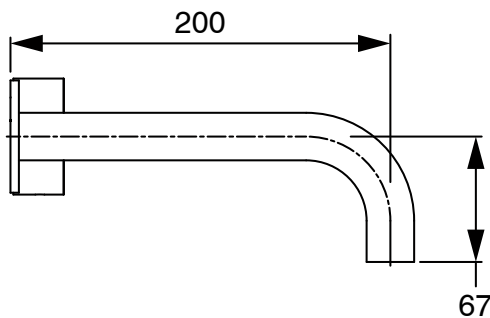

Milli Pure Progressive Wall Basin Mixer Tap System 200mm with Diamond Textured Handle PVD Brushed Bronze (3 Star)
9511043

SPECIFICATIONS	
Recommended Use	Domestic;Hotel;Commercial
Colour Finish	Brushed Bronze
Primary Material	DR Brass
Recommended Pressure Range	150 - 500 kPa as per AS3500
Max Continuous Working Temperature (deg C)	65
Min Continuous Working Temperature (deg C)	5
Hot Water Unit Suitability	Storage Tank;Continuous Flow
WARRANTY	
Warranty - Domestic Use (Years)	15
Spare Parts & Labour (Years)	1
<i>Please refer to Warranty Page for full Terms and Conditions</i>	