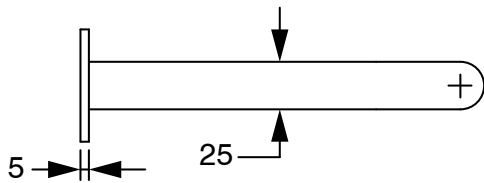

Milli Pure Progressive Wall Basin Mixer Tap System 200mm with Diamond Textured Handle PVD Brushed Bronze (3 Star)
9511043

SPECIFICATIONS	
Recommended Use	Domestic;Hotel;Commercial
Colour Finish	Brushed Bronze
Primary Material	DR Brass
Recommended Pressure Range	150 - 500 kPa as per AS3500
Max Continuous Working Temperature (deg C)	65
Min Continuous Working Temperature (deg C)	5
Hot Water Unit Suitability	Storage Tank;Continuous Flow
WARRANTY	
Warranty - Domestic Use (Years)	15
Spare Parts & Labour (Years)	1
<i>Please refer to Warranty Page for full Terms and Conditions</i>	