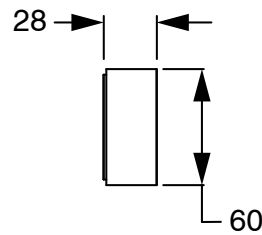

Milli Pure Progressive Wall Basin Mixer Tap System 200mm with Diamond Textured Handle PVD Brushed Bronze (3 Star)
9511043

SPECIFICATIONS	
Recommended Use	Domestic;Hotel;Commercial
Colour Finish	Brushed Bronze
Primary Material	DR Brass
Recommended Pressure Range	150 - 500 kPa as per AS3500
Max Continuous Working Temperature (deg C)	65
Min Continuous Working Temperature (deg C)	5
Hot Water Unit Suitability	Storage Tank;Continuous Flow
WARRANTY	
Warranty - Domestic Use (Years)	15
Spare Parts & Labour (Years)	1
<i>Please refer to Warranty Page for full Terms and Conditions</i>	