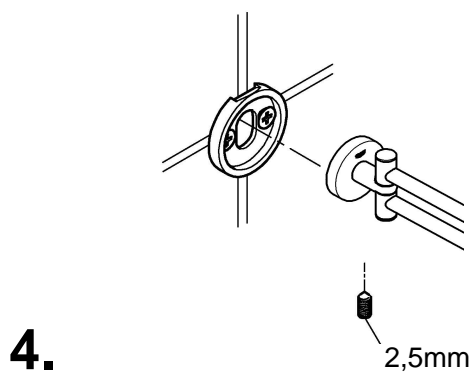

ESSENTIALS ACCESSORIES  
ADJUSTABLE TOWEL RAIL  
MODEL #40371001

Pure Freude  
an Wasser

Product Specifications

Product description:

**Essentials**

Towel bar

material: metal

2 arms, pivotable

449 mm

concealed fastening

**GROHE StarLight®** chrome finish

Installation instructions