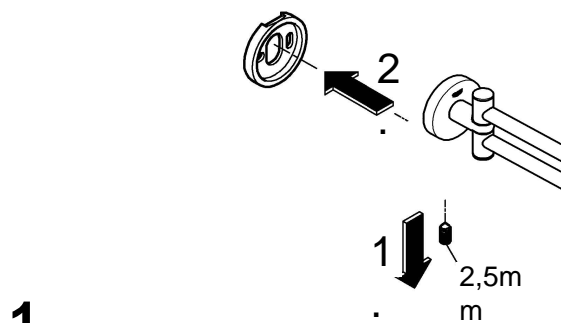

ESSENTIALS ACCESSORIES  
ADJUSTABLE TOWEL RAIL  
MODEL #40371001

Pure Freude  
an Wasser

Product Specifications

Product description:

**Essentials**

Towel bar

material: metal

2 arms, pivotable

449 mm

concealed fastening

**GROHE StarLight®** chrome finish

Installation instructions