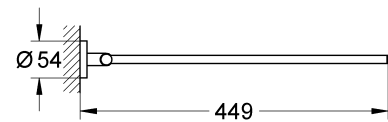

ESSENTIALS ACCESSORIES
ADJUSTABLE TOWEL RAIL
MODEL #40371001

Pure Freude
an Wasser

Product Specifications

Product description:

Essentials

Towel bar

material: metal

2 arms, pivotable

449 mm

concealed fastening

GROHE StarLight® chrome finish