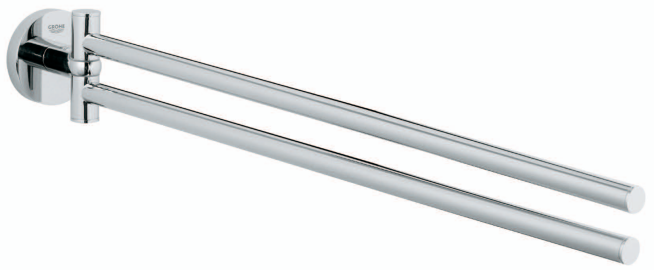

ESSENTIALS ACCESSORIES  
ADJUSTABLE TOWEL RAIL  
MODEL #40371001

Pure Freude  
an Wasser

Product Specifications

Product description:

**Essentials**

Towel bar

material: metal

2 arms, pivotable

449 mm

concealed fastening

**GROHE StarLight®** chrome finish

Installation instructions