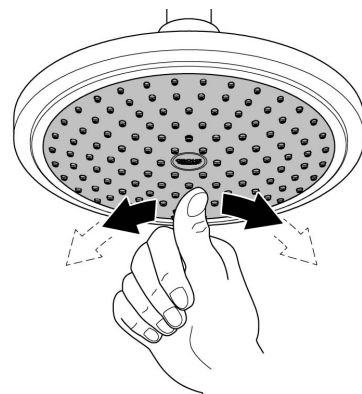

ESSENTIALS ACCESSORIES  
ADJUSTABLE TOWEL RAIL  
MODEL #40371001

Pure Freude  
an Wasser

Product Specifications

Product description:

**Essentials**

Towel bar

material: metal

2 arms, pivotable

### Installation Instructions

When installing bathroom accessories please ensure all fixings are installed for maximum stability.

### Care

For directions on the care of this fitting, please refer to the accompanying care instructions.

48166000

SpeedClean

Pure Freude  
an Wasser

**GROHE**  

**D**

+49 571 3989 333  
impressum@grohe.de