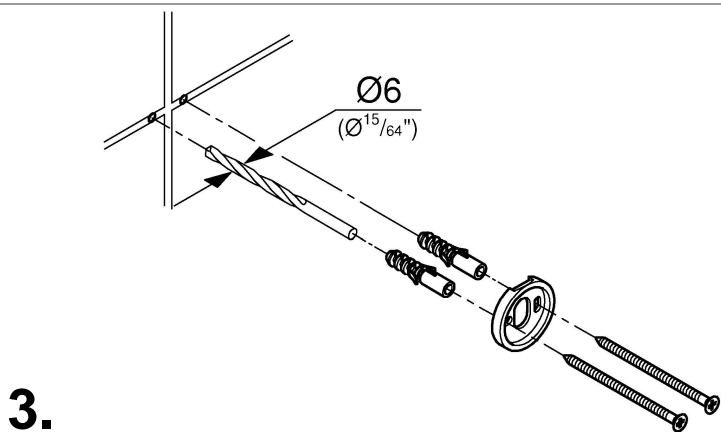

ESSENTIALS ACCESSORIES  
ADJUSTABLE TOWEL RAIL  
MODEL #40371001

Pure Freude  
an Wasser

Product Specifications

Product description:

**Essentials**

Towel bar

material: metal

2 arms, pivotable

449 mm

concealed fastening

**GROHE StarLight®** chrome finish

Installation instructions