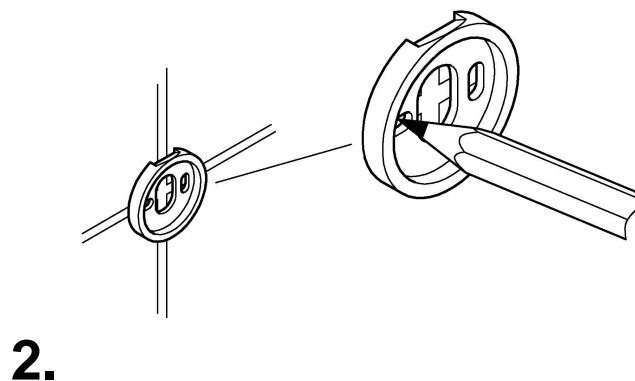

ESSENTIALS ACCESSORIES  
ADJUSTABLE TOWEL RAIL  
MODEL #40371001

Pure Freude  
an Wasser

Product Specifications

Product description:

**Essentials**

Towel bar

material: metal

2 arms, pivotable

449 mm

concealed fastening

**GROHE StarLight®** chrome finish

Installation instructions