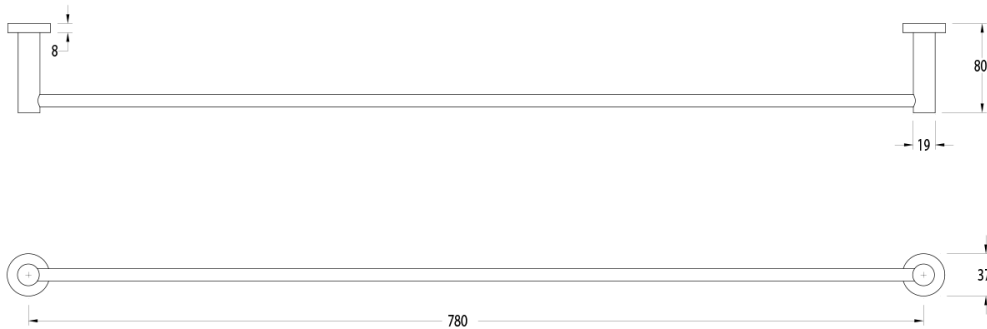

Milli Mood Edit Single Towel Rail 780mm PVD Matte Black

9511411

SPECIFICATIONS

Recommended Use	Domestic, Hotel & Commercial
Colour	Matte Black
Material	DR Brass

WARRANTY

Replacement Only - Domestic Use 15 Years

Please refer to Warranty Page for full Terms and Conditions

Dimensions are nominal measurements only.

CLEANING RECOMMENDATIONS:

We recommend the use of soapy water or approved cleaners. This product should not be cleaned with abrasive materials. Damage caused by any improper treatment is not covered by the product warranty. Refer to Warranty Conditions

Disclaimer: Products in this specification manual must by regulation be installed by licensed and registered trade people. The manufacturer/distributor reserves the right to vary specifications or delete models from their range without prior notification. Dimensions are nominal measurements only. Dimensions and set-outs listed are correct at time of publication however the manufacturer/distributor takes no responsibility for printing errors.

Published 28/03/2022

To see the complete Milli range go to
www.reece.com.au