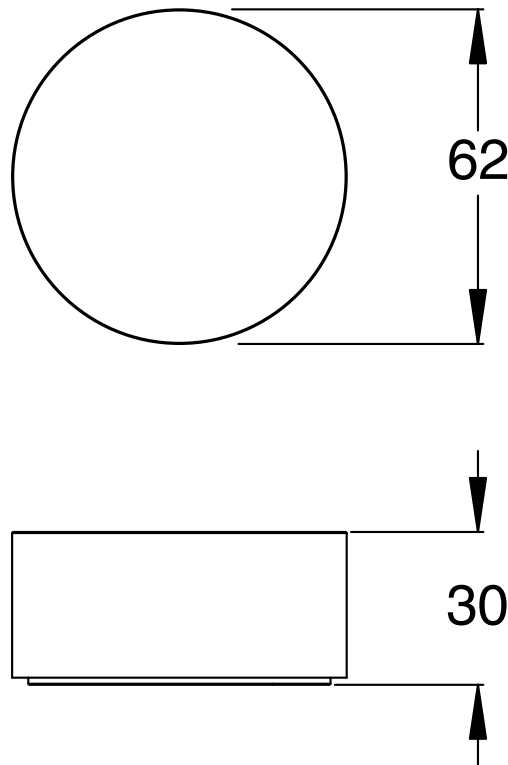

SUSSEX

Sussex Pure Progressive Top Mount Hob Mixer Tap Brushed Nickel

4202251

SPECIFICATIONS

Recommended Use	Residential;Commercial
Colour Finish	Brushed Nickel
Primary Material	DR Brass
Recommended Pressure Range	150 - 500 kPa as per AS3500
Max Continuous Working Temperature (deg C)	65
Min Continuous Working Temperature (deg C)	1

WARRANTY

Residential Use (Years)	40
Commercial Use (Years)	10

Please refer to Sussex Warranty page for full Terms and Conditions

Dimensions are nominal measurements only.

CLEANING RECOMMENDATIONS:

We recommend the use of soapy water or approved cleaners. This product should not be cleaned with abrasive materials. Damage caused by any improper treatment is not covered by the product warranty. Refer to Warranty Conditions

Disclaimer: Products in this specification manual must by regulation be installed by licensed and registered trade people. The manufacturer/distributor reserves the right to vary specifications or delete models from their range without prior notification. Dimensions are nominal measurements only. Dimensions and set-outs listed are correct at time of publication however the manufacturer/distributor takes no responsibility for printing errors.

Published 01/04/2026

To see the complete Sussex range go to www.reece.com.au