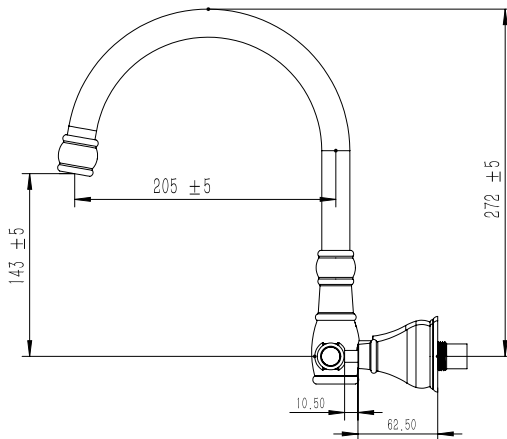

Milli Voir Wall Kitchen Set Lever Handle with Porcelain Handles Brushed Nickel (4 Star)

2265494

SPECIFICATIONS

Recommended Use	Domestic, hotel and commercial
Colour	Brushed Nickel
Material	DR Brass
Recommended Pressure Range	150 - 500 kPa
Max Continuous Working Pressure	500 kPa
Max Continuous Working Temperature	80 deg C
Suitable for Storage Tank Hot Water	Yes
Suitable for Continuous Flow Hot Water	Yes
Suitable for Gravity Feed Hot Water	No

WARRANTY

Warranty - Domestic Use	15 Years
Spare Parts & Labour	12 Months

Please refer to Warranty Page for full Terms and Conditions

Dimensions are nominal measurements only.

CLEANING RECOMMENDATIONS:

We recommend the use of soapy water or approved cleaners. This product should not be cleaned with abrasive materials. Damage caused by any improper treatment is not covered by the product warranty. Refer to Warranty Conditions

Disclaimer: Products in this specification manual must by regulation be installed by licensed and registered trade people. The manufacturer/distributor reserves the right to vary specifications or delete models from their range without prior notification. Dimensions are nominal measurements only. Dimensions and set-outs listed are correct at time of publication however the manufacturer/distributor takes no responsibility for printing errors.

Published 01/06/2020

To see the complete Milli range go to www.reece.com.au