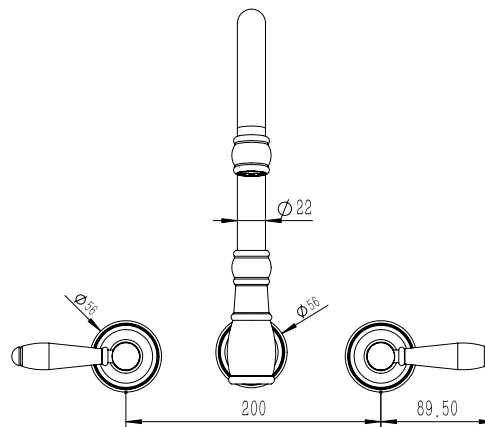

Milli Voir Wall Kitchen Set Lever Handle with Porcelain Handles Brushed Nickel (4 Star)

2265494

SPECIFICATIONS

Recommended Use	Domestic, hotel and commercial
Colour	Brushed Nickel
Material	DR Brass
Recommended Pressure Range	150 - 500 kPa
Max Continuous Working Pressure	500 kPa
Max Continuous Working Temperature	80 deg C
Suitable for Storage Tank Hot Water	Yes
Suitable for Continuous Flow Hot Water	Yes
Suitable for Gravity Feed Hot Water	No

WARRANTY

Warranty - Domestic Use	15 Years
Spare Parts & Labour	12 Months

Please refer to Warranty Page for full Terms and Conditions

Dimensions are nominal measurements only.

CLEANING RECOMMENDATIONS:

We recommend the use of soapy water or approved cleaners. This product should not be cleaned with abrasive materials. Damage caused by any improper treatment is not covered by the product warranty. Refer to Warranty Conditions

Disclaimer: Products in this specification manual must by regulation be installed by licensed and registered trade people. The manufacturer/distributor reserves the right to vary specifications or delete models from their range without prior notification. Dimensions are nominal measurements only. Dimensions and set-outs listed are correct at time of publication however the manufacturer/distributor takes no responsibility for printing errors.

Published 01/06/2020

To see the complete Milli range go to www.reece.com.au