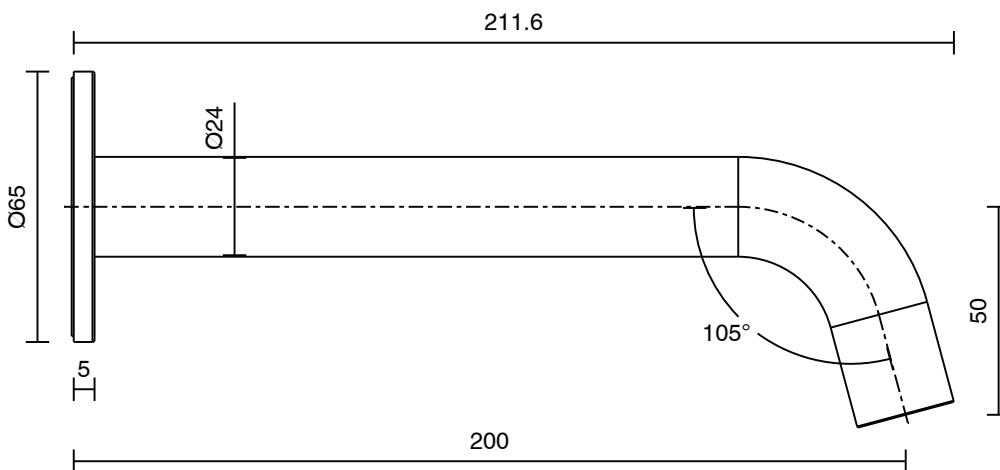

mizu

Mizu Drift MK2 Basin/Bath Outlet 200mm Brushed Gold (5 Star)

2266140

SPECIFICATIONS

Recommended Use	Domestic, Hotel & Commercial
Colour	Brushed Gold
Finish	Brushed
Body Material	H62 Brass
Recommended Pressure Range	150 - 500 kPa
Maximum Continuous Working Temperature	65 deg C
Suitable for Storage Tank Hot Water	Yes
Suitable for Continuous Flow Hot Water	Yes
Suitable for Gravity Feed Hot Water	No

WARRANTY

Warranty - Domestic Use	10 Years
Spare Parts & Labour	12 Months

Please refer to Warranty Page for full Terms and Conditions