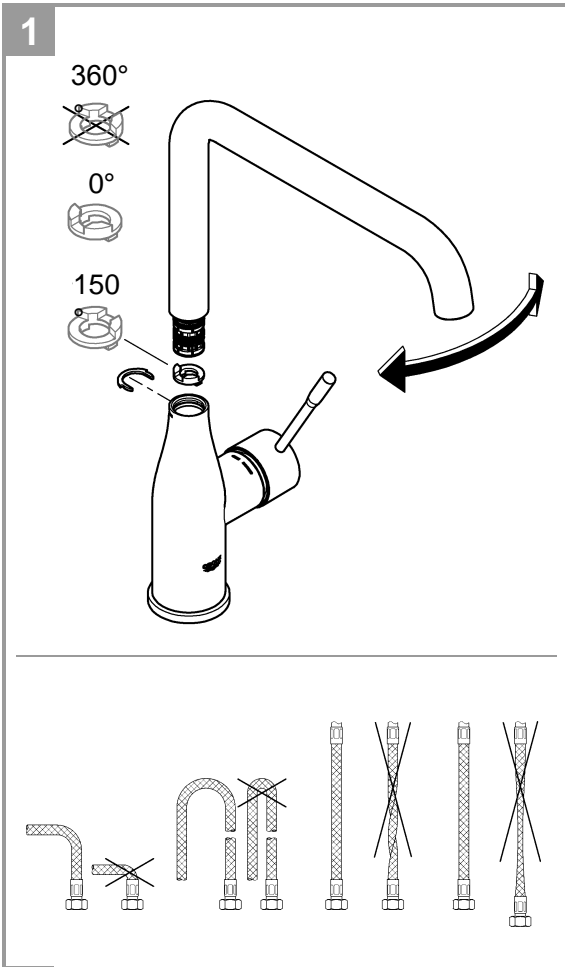

ESSENCE NEW
SINK MIXER
MODEL #30372EN0

Pure Freude
an Wasser

GROHE

Product Specifications

Product description

Essence

Single-lever sink mixer 1/2"
High spout
Single hole installation
GROHE StarLight finish Brushed Nickel PVD
GROHE SilkMove 28 mm ceramic cartridge
Swivel tubular spout
Adjustable swivel area 0° / 150° / 360°
Flexible connection hoses
Rapid installation system
Integrated temperature limiter
Min. recommended pressure 100 kPa

Open cold and hot water supply and check connections for leakage!

Care

For directions on the care of this fitting, please refer to the accompanying care instructions.

Installation instructions

Installation instructions