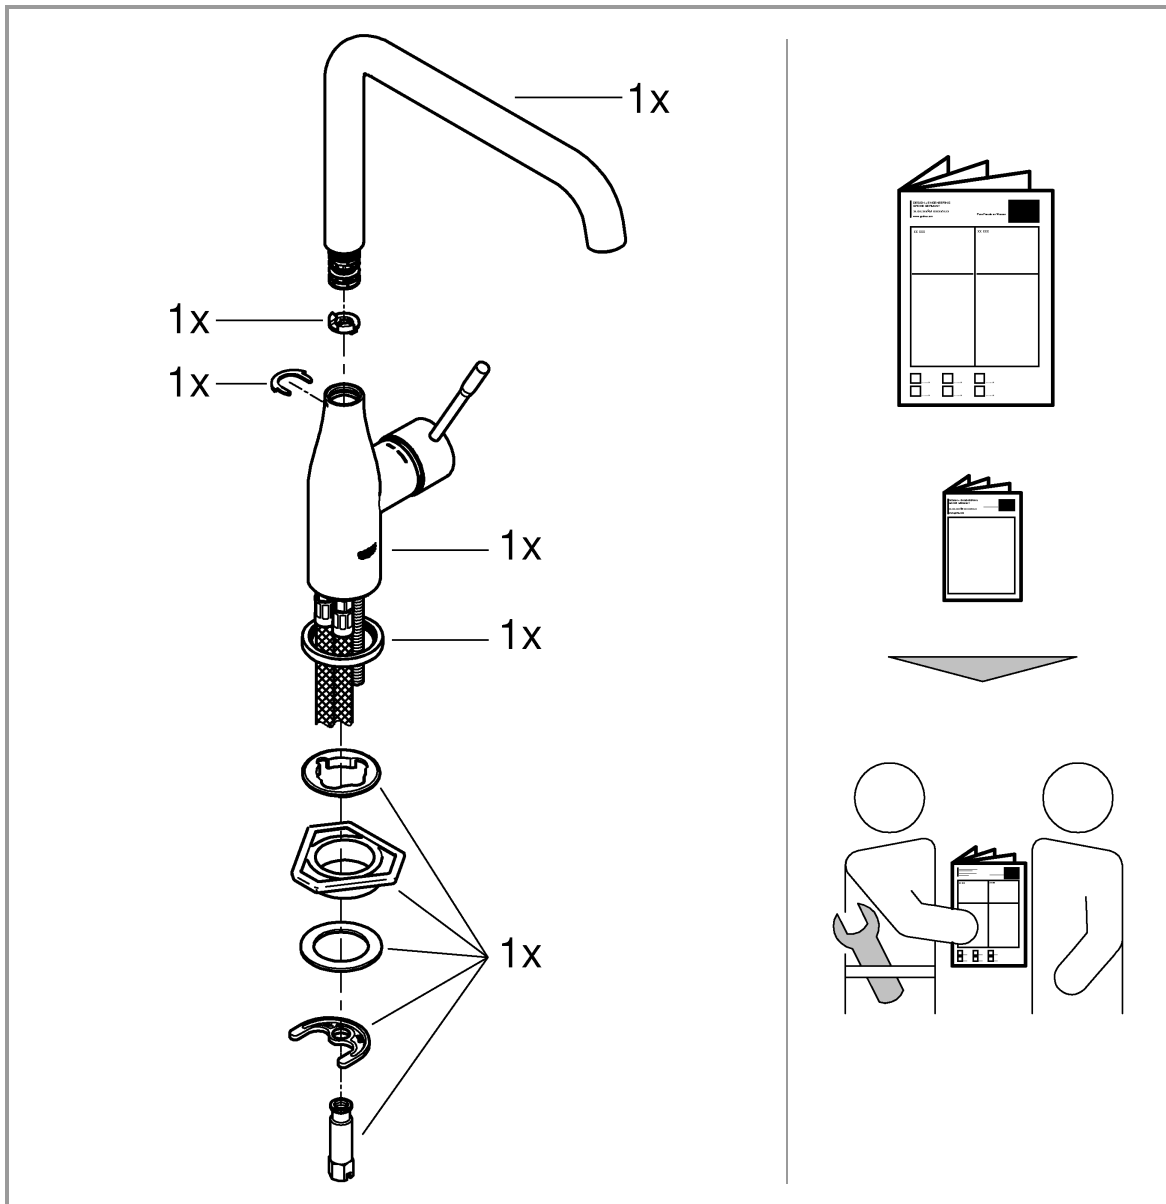

ESSENCE NEW
SINK MIXER
MODEL #30372EN0

Pure Freude
an Wasser

GROHE

Product Specifications

Product description

Essence

Single-lever sink mixer 1/2"
High spout
Single hole installation
GROHE StarLight finish Brushed Nickel PVD
GROHE SilkMove 28 mm ceramic cartridge
Swivel tubular spout
Adjustable swivel area 0° / 150° / 360°
Flexible connection hoses
Rapid installation system
Integrated temperature limiter
Min. recommended pressure 100 kPa

Open cold and hot water supply and check connections for leakage!

Care

For directions on the care of this fitting, please refer to the accompanying care instructions.

Installation instructions

Installation instructions