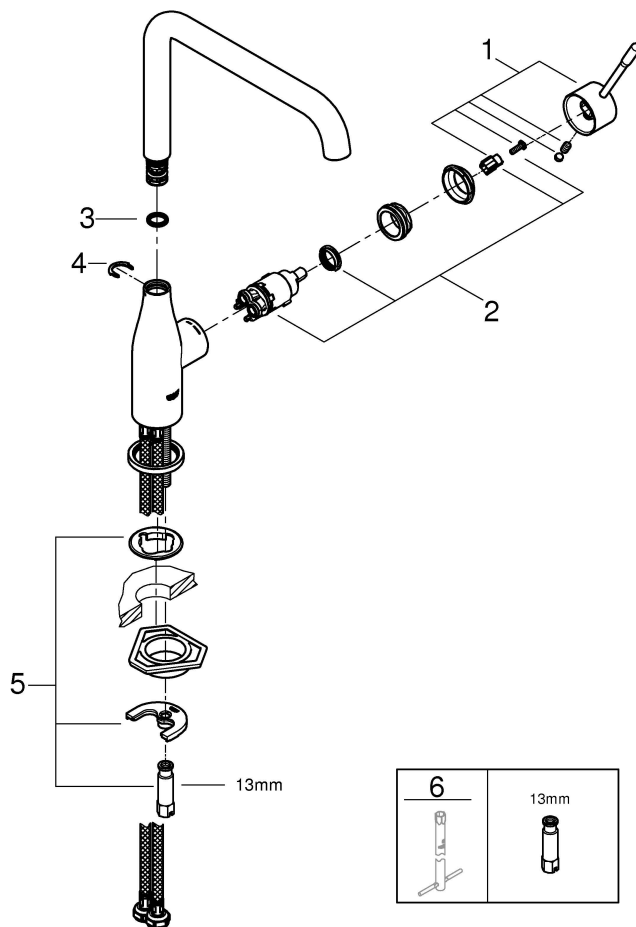

ESSENCE NEW
SINK MIXER
MODEL #30372EN0

Pure Freude
an Wasser

GROHE

Product Specifications

Product description

Essence

Single-lever sink mixer 1/2"
High spout
Single hole installation
GROHE StarLight finish Brushed Nickel PVD
GROHE SilkMove 28 mm ceramic cartridge
Swivel tubular spout
Adjustable swivel area 0° / 150° / 360°
Flexible connection hoses
Rapid installation system
Integrated temperature limiter
Min. recommended pressure 100 kPa

Open cold and hot water supply and check connections for leakage!

Care

For directions on the care of this fitting, please refer to the accompanying care instructions.

Installation instructions

Installation instructions

Spare Parts

Pos.-nr.	Product Description	Order-nr.	Units per package
1	Lever	46927000	1
2	Cartridge	46580000	1
3	O ring	01285000	1
4	Safety ring	48266000	1
5	Fixing Kit	46671000	1
	Optional Extra -		
	Socket spanner	19017000	0