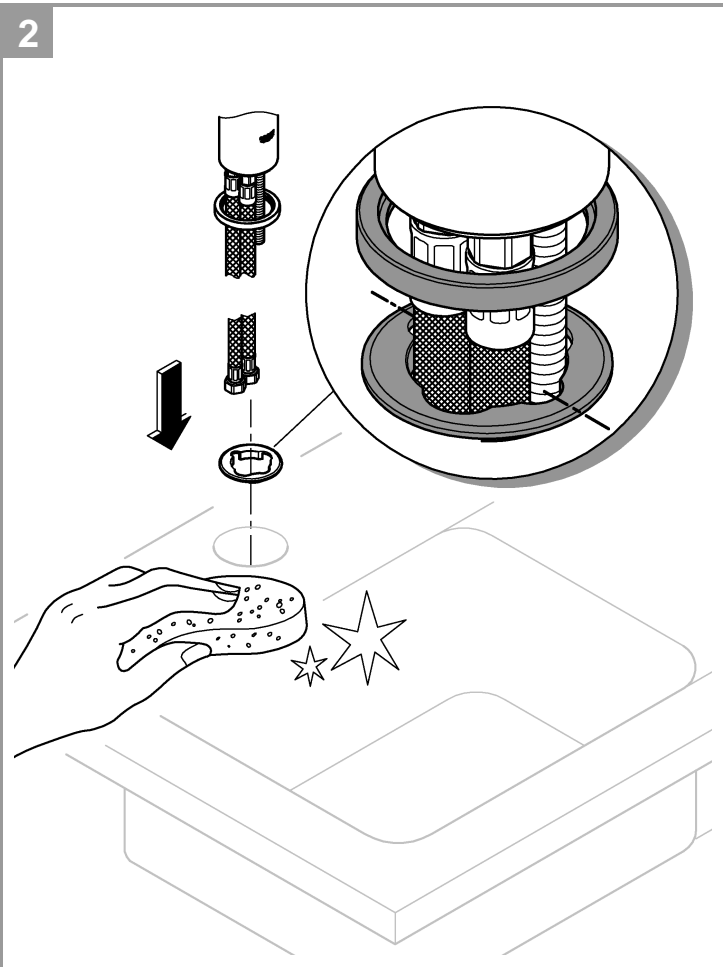

ESSENCE NEW
SINK MIXER
MODEL #30372EN0

Pure Freude
an Wasser

GROHE

Product Specifications

Product description

Essence

Single-lever sink mixer 1/2"
High spout
Single hole installation
GROHE StarLight finish Brushed Nickel PVD
GROHE SilkMove 28 mm ceramic cartridge
Swivel tubular spout
Adjustable swivel area 0° / 150° / 360°
Flexible connection hoses
Rapid installation system
Integrated temperature limiter
Min. recommended pressure 100 kPa

Installation Instructions

Flush piping system prior and after installation of fitting thoroughly!

This product must be installed in conformance with local codes e.g. AS/NZS 3500 series of standard!

Minimum working pressure 100kPa, recommended working 500kPa, Maximum temperature 70 degrees, recommended temperature 60 degrees.

Open cold and hot water supply and check connections for leakage!

Care

For directions on the care of this fitting, please refer to the accompanying care instructions.

Installation instructions

Installation instructions