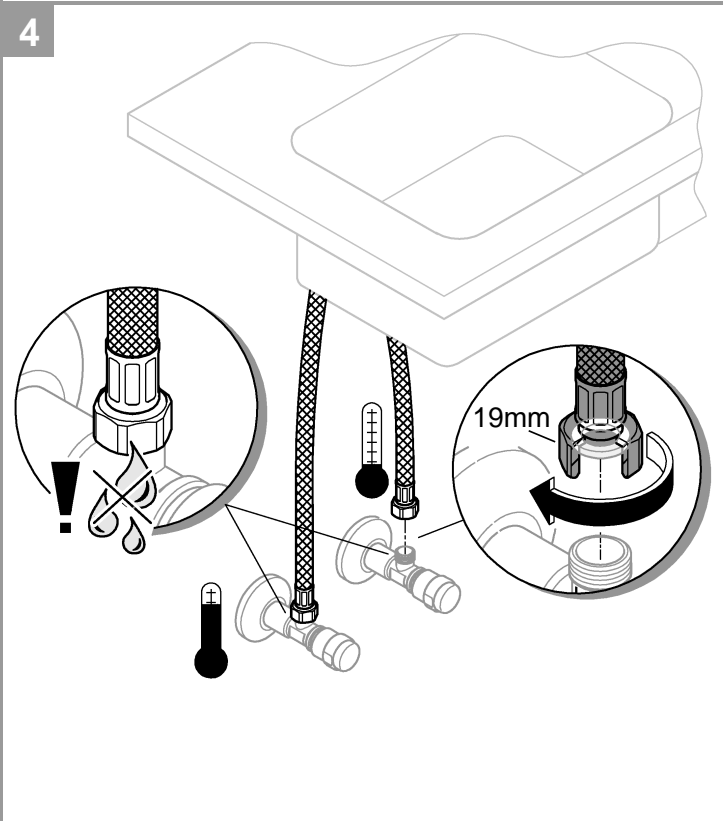

ESSENCE NEW
SINK MIXER
MODEL #30372EN0

Pure Freude
an Wasser

GROHE

Product Specifications

Product description

Essence

Single-lever sink mixer 1/2"
High spout
Single hole installation
GROHE StarLight finish Brushed Nickel PVD
GROHE SilkMove 28 mm ceramic cartridge
Swivel tubular spout
Adjustable swivel area 0° / 150° / 360°
Flexible connection hoses
Rapid installation system
Integrated temperature limiter
Min. recommended pressure 100 kPa

Open cold and hot water supply and check connections for leakage!

Care

For directions on the care of this fitting, please refer to the accompanying care instructions.

Installation instructions

Installation instructions