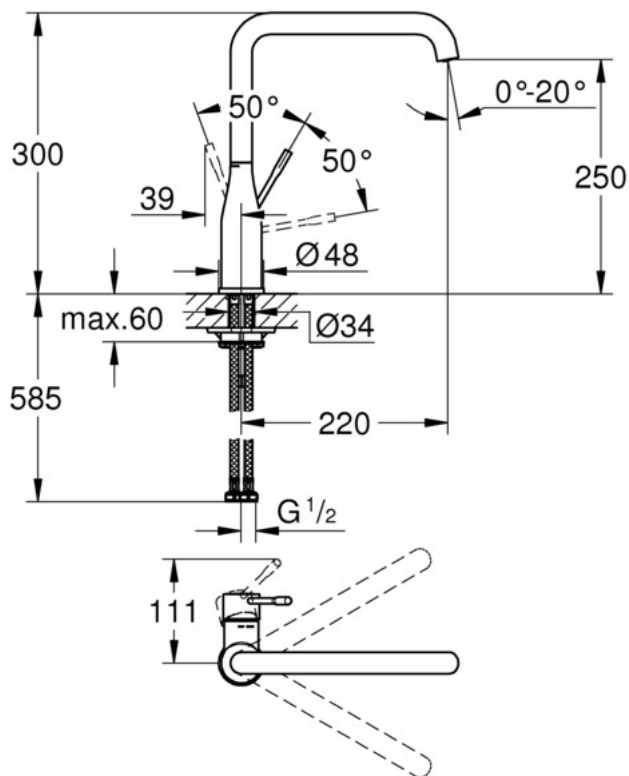

ESSENCE NEW
SINK MIXER
MODEL #30372EN0

Pure Freude
an Wasser

GROHE

Product Specifications

Product description

Essence

Single-lever sink mixer 1/2"
High spout
Single hole installation
GROHE StarLight finish Brushed Nickel PVD
GROHE SilkMove 28 mm ceramic cartridge
Swivel tubular spout
Adjustable swivel area 0° / 150° / 360°
Flexible connection hoses
Rapid installation system
Integrated temperature limiter
Min. recommended pressure 100 kPa

Spare Parts

Pos.-nr.	Product Description	Order-nr.	Units per package
1	Lever	46927000	1
2	Cartridge	46580000	1
3	O ring	01285000	1
4	Safety ring	48266000	1
5	Fixing Kit	46671000	1
	Optional Extra -		
	Socket spanner	19017000	0