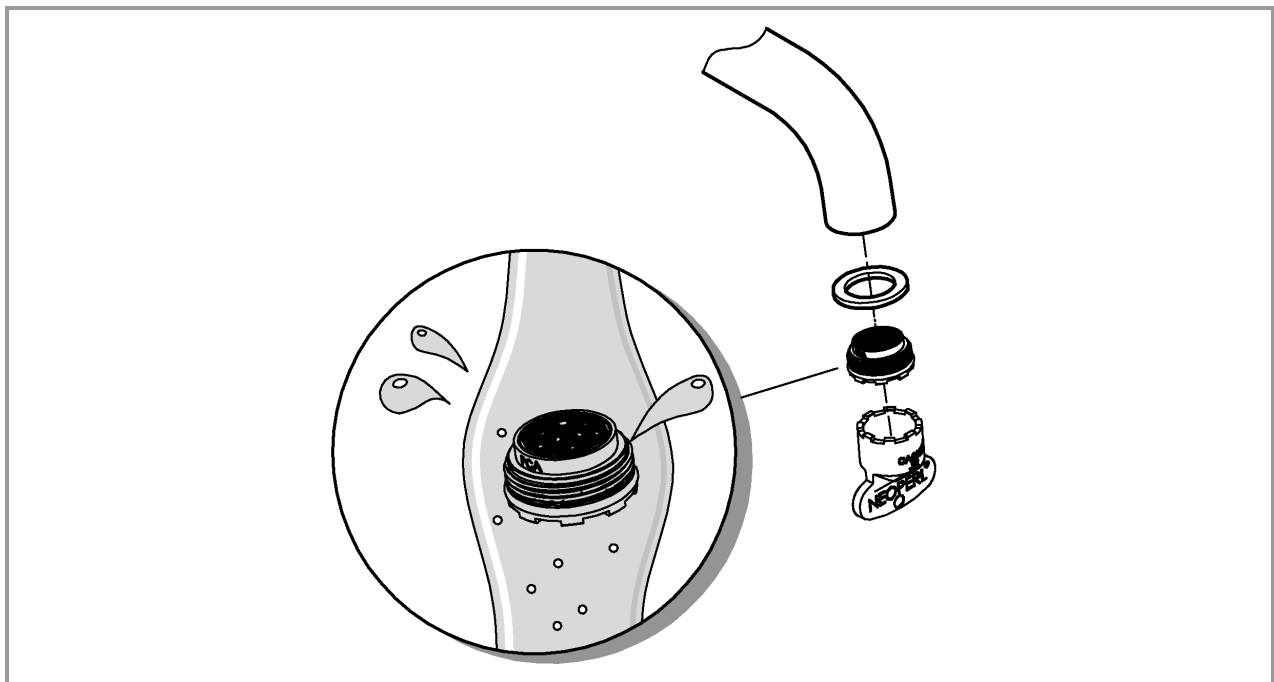

ESSENCE NEW
SINK MIXER
MODEL #30372EN0

Pure Freude
an Wasser

GROHE

Product Specifications

Product description

Essence

Single-lever sink mixer 1/2"
High spout
Single hole installation
GROHE StarLight finish Brushed Nickel PVD
GROHE SilkMove 28 mm ceramic cartridge
Swivel tubular spout
Adjustable swivel area 0° / 150° / 360°
Flexible connection hoses
Rapid installation system
Integrated temperature limiter
Min. recommended pressure 100 kPa

Open cold and hot water supply and check connections for leakage!

Care

For directions on the care of this fitting, please refer to the accompanying care instructions.

Installation instructions

Installation instructions