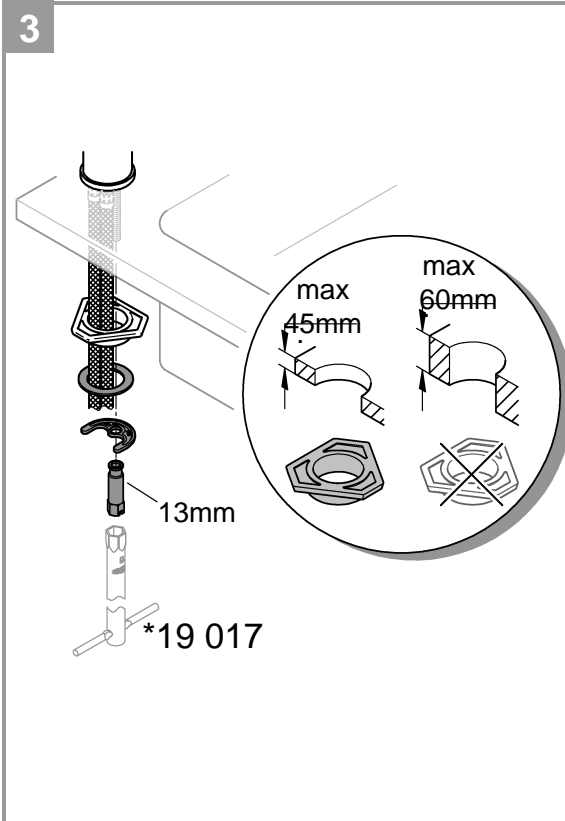

ESSENCE NEW
SINK MIXER
MODEL #30372EN0

Pure Freude
an Wasser

GROHE

Product Specifications

Product description

Essence

Single-lever sink mixer 1/2"
High spout
Single hole installation
GROHE StarLight finish Brushed Nickel PVD
GROHE SilkMove 28 mm ceramic cartridge
Swivel tubular spout
Adjustable swivel area 0° / 150° / 360°
Flexible connection hoses
Rapid installation system
Integrated temperature limiter
Min. recommended pressure 100 kPa

Open cold and hot water supply and check connections for leakage!

Care

For directions on the care of this fitting, please refer to the accompanying care instructions.

Installation instructions

Installation instructions

Spare Parts

Pos.-nr.	Product Description	Order-nr.	Units per package
1	Lever	46927000	1
2	Cartridge	46580000	1
3	O ring	01285000	1
4	Safety ring	48266000	1
5	Fixing Kit	46671000	1
	Optional Extra -		
	Socket spanner	19017000	0