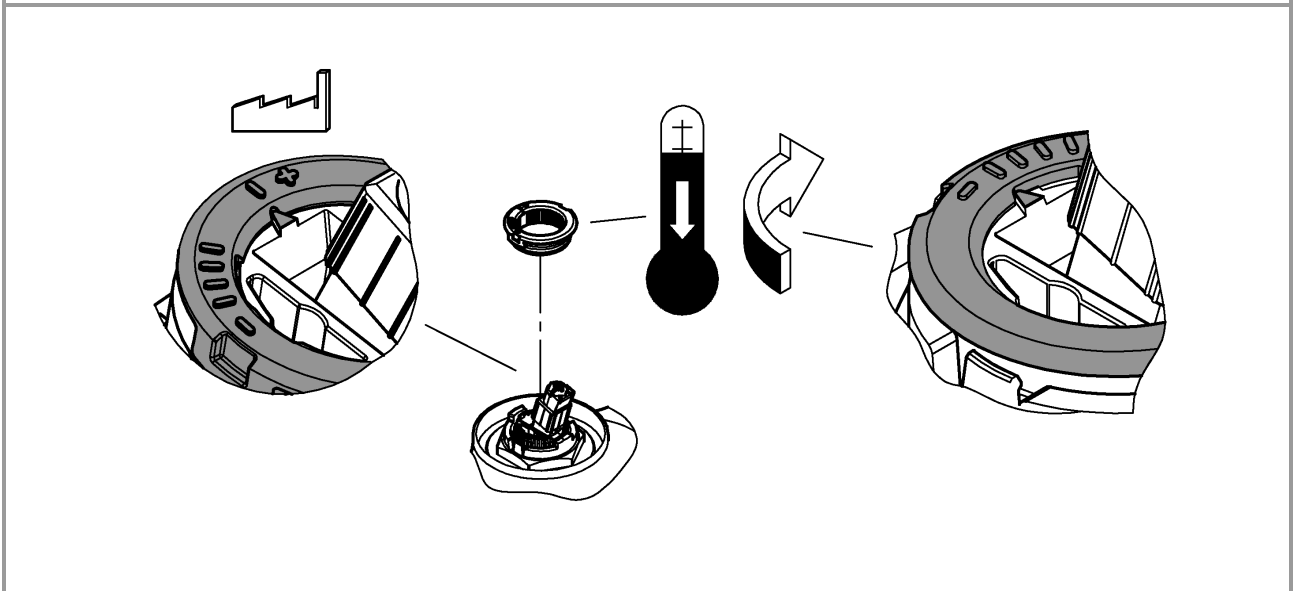

ESSENCE NEW
SINK MIXER
MODEL #30372EN0

Pure Freude
an Wasser

GROHE

Product Specifications

Product description

Essence

Single-lever sink mixer 1/2"
High spout
Single hole installation
GROHE StarLight finish Brushed Nickel PVD
GROHE SilkMove 28 mm ceramic cartridge
Swivel tubular spout
Adjustable swivel area 0° / 150° / 360°
Flexible connection hoses
Rapid installation system
Integrated temperature limiter
Min. recommended pressure 100 kPa

Open cold and hot water supply and check connections for leakage!

Care

For directions on the care of this fitting, please refer to the accompanying care instructions.

Installation instructions

Installation instructions