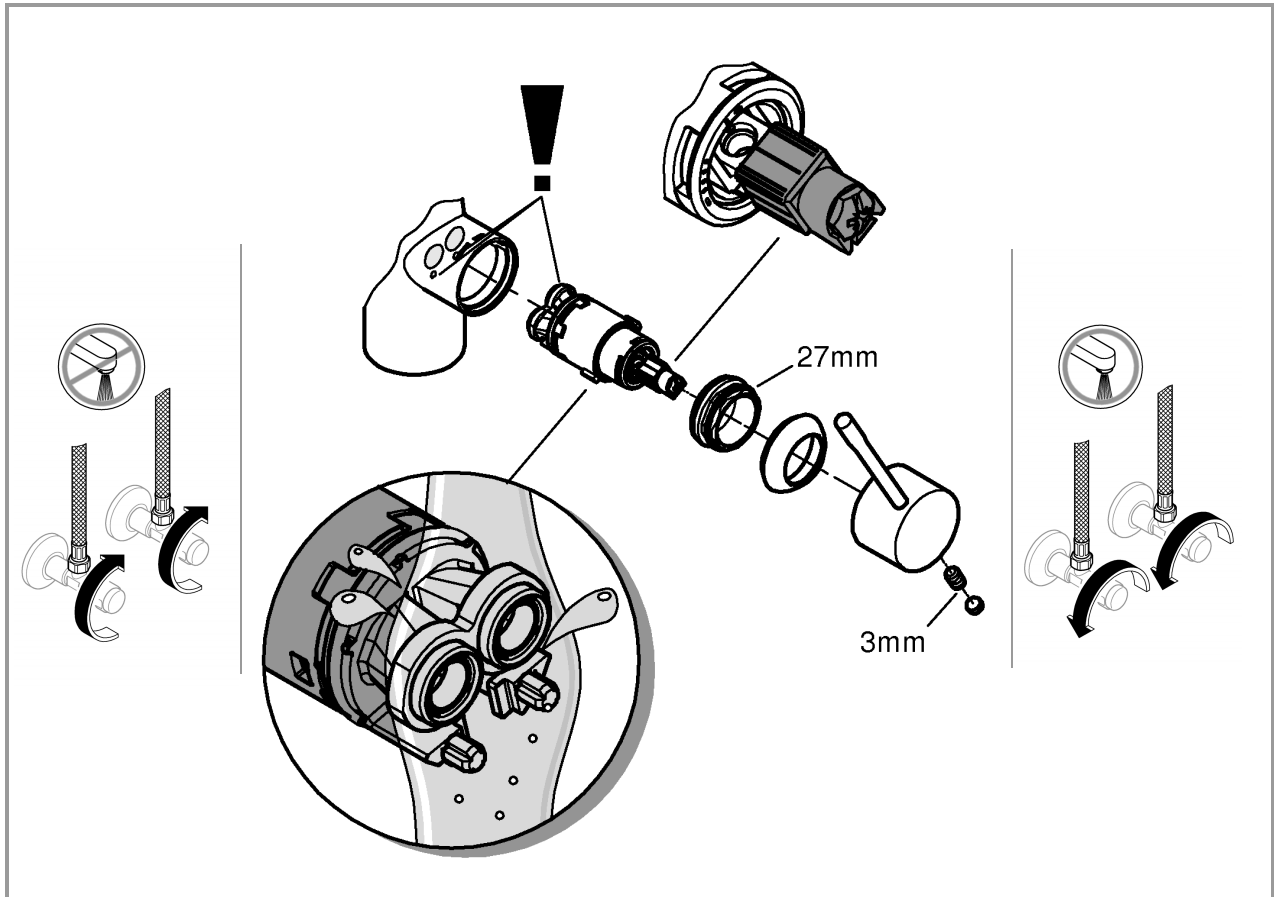

ESSENCE NEW
SINK MIXER
MODEL #30372EN0

Pure Freude
an Wasser

GROHE

Product Specifications

Product description

Essence

Single-lever sink mixer 1/2"
High spout
Single hole installation
GROHE StarLight finish Brushed Nickel PVD
GROHE SilkMove 28 mm ceramic cartridge
Swivel tubular spout
Adjustable swivel area 0° / 150° / 360°
Flexible connection hoses
Rapid installation system
Integrated temperature limiter
Min. recommended pressure 100 kPa

Open cold and hot water supply and check connections for leakage!

Care

For directions on the care of this fitting, please refer to the accompanying care instructions.

Installation instructions

Installation instructions