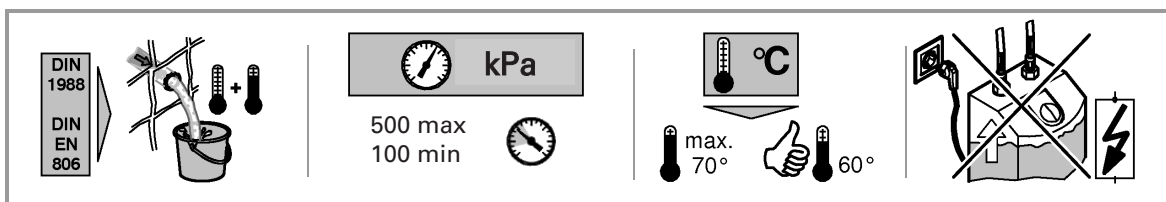

ESSENCE NEW
SINK MIXER
MODEL #30372EN0

Pure Freude
an Wasser

GROHE

Product Specifications

Product description

Essence

Single-lever sink mixer 1/2"
High spout
Single hole installation
GROHE StarLight finish Brushed Nickel PVD
GROHE SilkMove 28 mm ceramic cartridge
Swivel tubular spout
Adjustable swivel area 0° / 150° / 360°
Flexible connection hoses
Rapid installation system
Integrated temperature limiter
Min. recommended pressure 100 kPa

Installation Instructions

Flush piping system prior and after installation of fitting thoroughly!

This product must be installed in conformance with local codes e.g. AS/NZS 3500 series of standard!

Minimum working pressure 100kPa, recommended working 500kPa, Maximum temperature 70 degrees, recommended temperature 60 degrees.

Open cold and hot water supply and check connections for leakage!

Care

For directions on the care of this fitting, please refer to the accompanying care instructions.

Installation instructions

Installation instructions