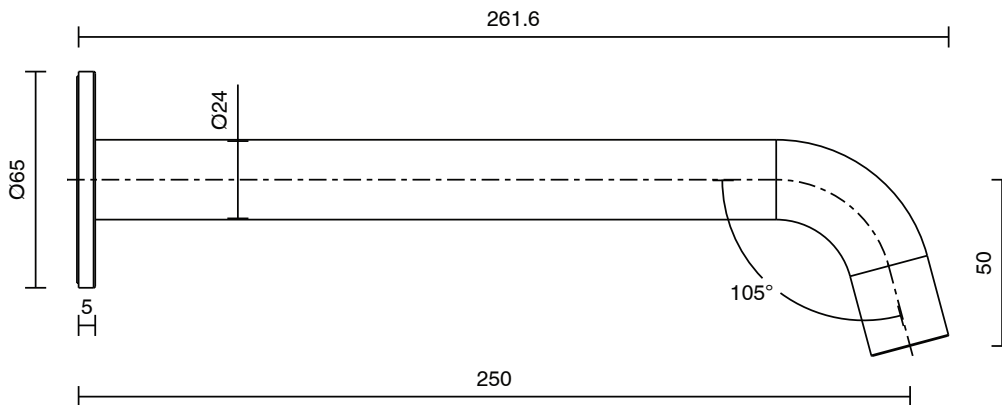

mizu

Mizu Drift MK2 Basin/Bath Outlet 250mm Matte Black (5 Star)

2266135

SPECIFICATIONS

Recommended Use	Domestic, Hotel & Commercial
Colour	Matte Black
Finish	Matte
Body Material	H62 Brass
Recommended Pressure Range	150 - 500 kPa
Maximum Continuous Working Temperature	65 deg C
Suitable for Storage Tank Hot Water	Yes
Suitable for Continuous Flow Hot Water	Yes
Suitable for Gravity Feed Hot Water	No

WARRANTY

Warranty - Domestic Use	10 Years
Spare Parts & Labour	12 Months

Please refer to Warranty Page for full Terms and Conditions