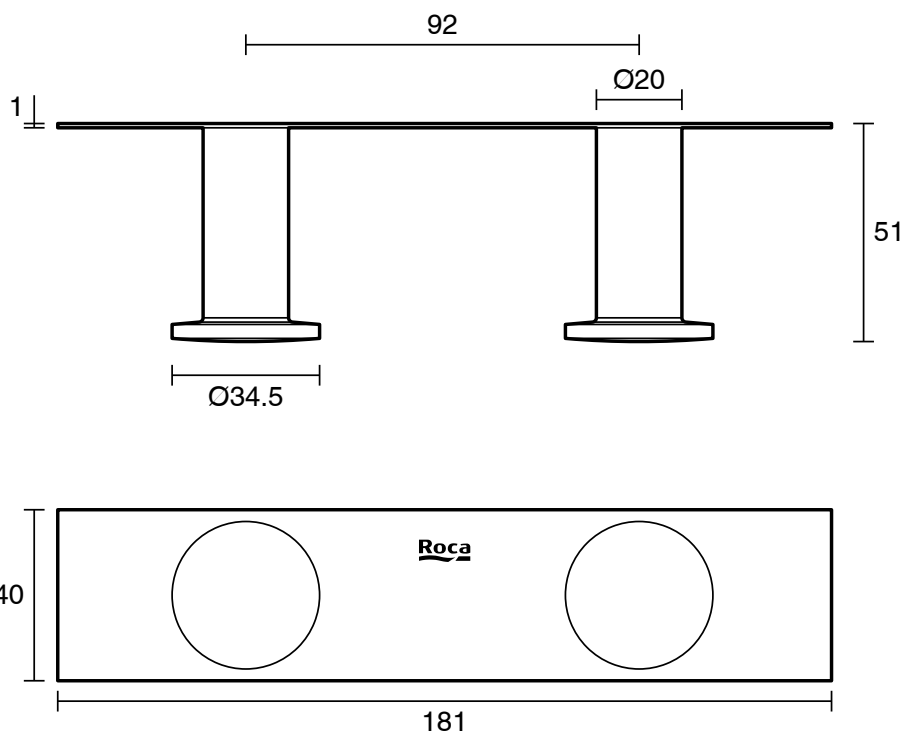

Roca Ona Double Robe Hook Chrome

15042

SPECIFICATIONS

Recommended Use	Domestic;Commercial;Hotel
Colour Category	Chrome
Colour Finish	Polished Chrome
Primary Material	Brass

WARRANTY

Replacement Only - Domestic Use	15
Parts Replacement Only	1

Please refer to Warranty Page for full Terms and Conditions

Dimensions are nominal measurements only.

CLEANING RECOMMENDATIONS:

We recommend the use of soapy water or approved cleaners. This product should not be cleaned with abrasive materials. Damage caused by any improper treatment is not covered by the product warranty. Refer to Warranty Conditions

Disclaimer: Products in this specification manual must by regulation be installed by licensed and registered trade people. The manufacturer/distributor reserves the right to vary specifications or delete models from their range without prior notification. Dimensions are nominal measurements only. Dimensions and set-outs listed are correct at time of publication however the manufacturer/distributor takes no responsibility for printing errors.

Published 11/11/2024

To see the complete Roca range go to
www.reece.com.au