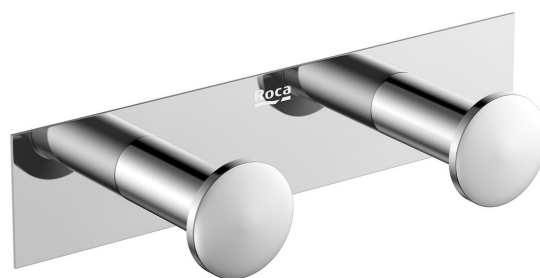

Roca Ona Double Robe Hook Chrome

15042

SPECIFICATIONS

Recommended Use	Domestic;Commercial;Hotel
Colour Category	Chrome
Colour Finish	Polished Chrome
Primary Material	Brass

WARRANTY

Replacement Only - Domestic Use	15
Parts Replacement Only	1

Please refer to Warranty Page for full Terms and Conditions

Dimensions are nominal measurements only.

CLEANING RECOMMENDATIONS:

We recommend the use of soapy water or approved cleaners. This product should not be cleaned with abrasive materials. Damage caused by any improper treatment is not covered by the product warranty. Refer to Warranty Conditions

Disclaimer: Products in this specification manual must by regulation be installed by licensed and registered trade people. The manufacturer/distributor reserves the right to vary specifications or delete models from their range without prior notification. Dimensions are nominal measurements only. Dimensions and set-outs listed are correct at time of publication however the manufacturer/distributor takes no responsibility for printing errors.

Published 11/11/2024

To see the complete Roca range go to
www.reece.com.au