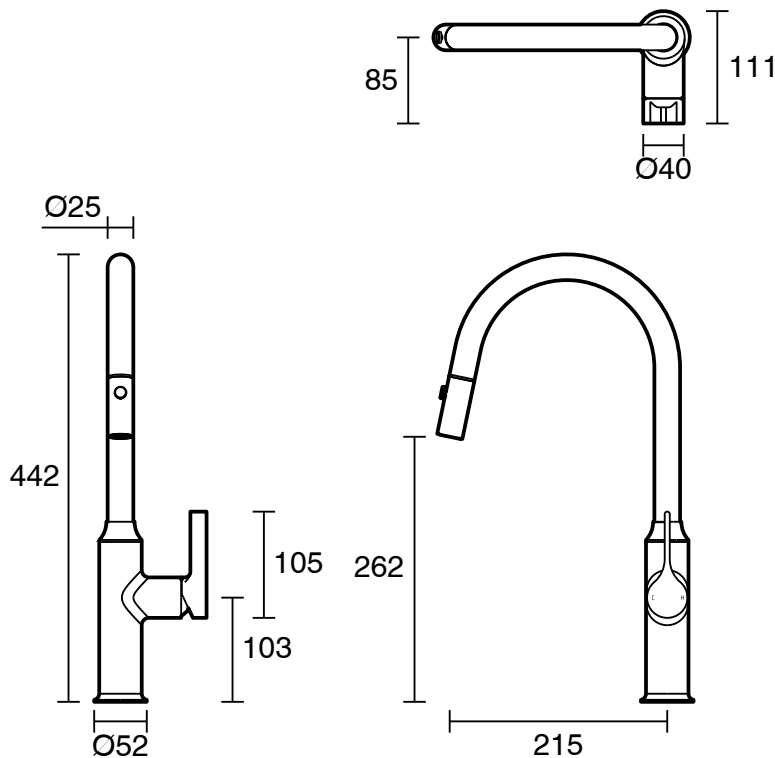

SUSSEX

Sussex Oria Sink Mixer Pull Out Spray PVD Brushed Gold (5 Star) Lead Free

30274

SPECIFICATIONS

Recommended Use	Residential;Commercial
Colour Finish	Brushed Gold
Primary Material	Lead Free Brass
Recommended Pressure Range	150 - 500 kPa as per AS3500
Max Continuous Working Temperature (deg C)	65
Min Continuous Working Temperature (deg C)	1

WARRANTY

Residential Use (Years)	40
Commercial Use (Years)	10

Please refer to Sussex Warranty page for full Terms and Conditions

Dimensions are nominal measurements only.

CLEANING RECOMMENDATIONS:

We recommend the use of soapy water or approved cleaners. This product should not be cleaned with abrasive materials. Damage caused by any improper treatment is not covered by the product warranty. Refer to Warranty Conditions

Disclaimer: Products in this specification manual must by regulation be installed by licensed and registered trade people. The manufacturer/distributor reserves the right to vary specifications or delete models from their range without prior notification. Dimensions are nominal measurements only. Dimensions and set-outs listed are correct at time of publication however the manufacturer/distributor takes no responsibility for printing errors.

Published 31/03/2026

To see the complete Sussex range go to www.reece.com.au