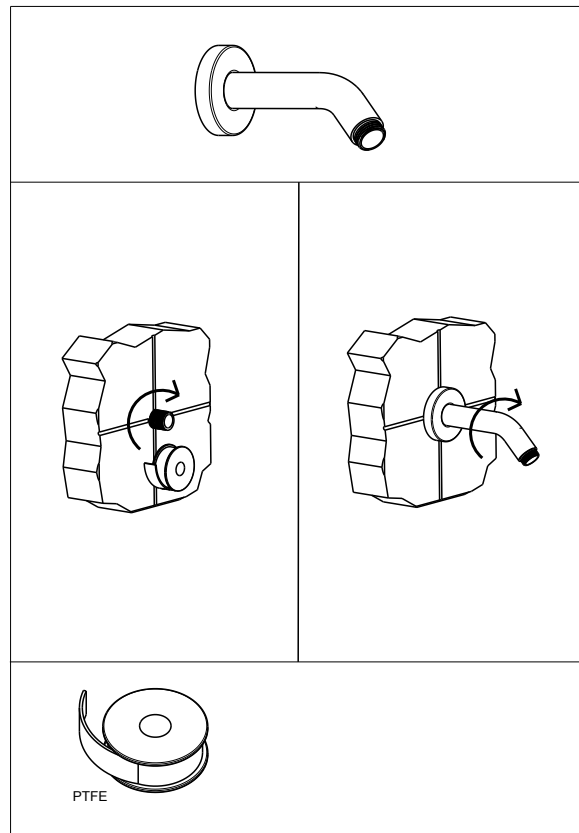

Nikles Pearl Wall Shower & Arm (4 Star)

CLEANING RECOMMENDATIONS

We recommend the use of soapy water or approved cleaners. This product should not be cleaned with abrasive materials. Damage caused by any improper treatment is not covered by the product warranty - refer to Warranty Conditions