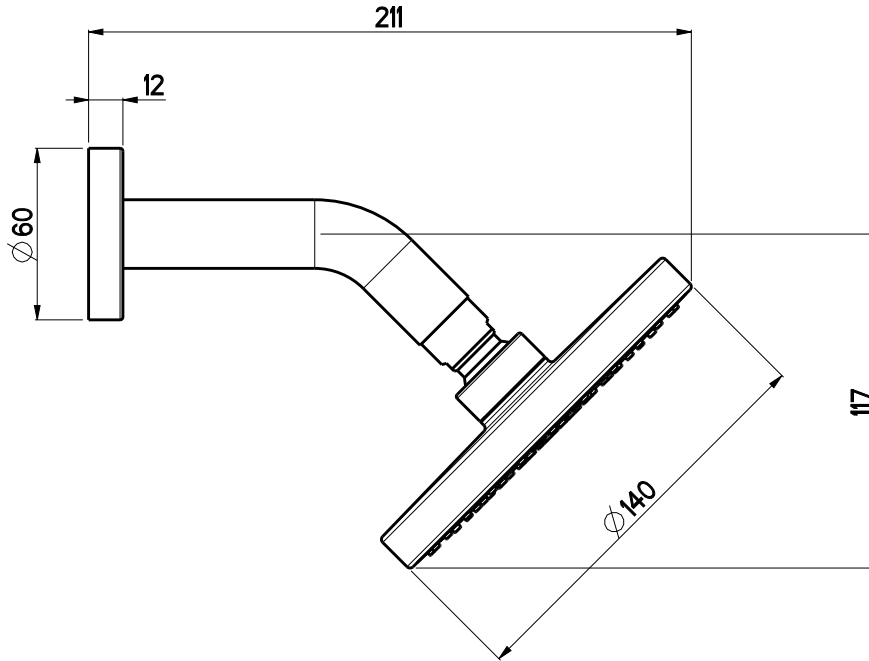

Nikles Pearl Wall Shower & Arm (4 Star)

CLEANING RECOMMENDATIONS

We recommend the use of soapy water or approved cleaners. This product should not be cleaned with abrasive materials. Damage caused by any improper treatment is not covered by the product warranty - refer to Warranty Conditions