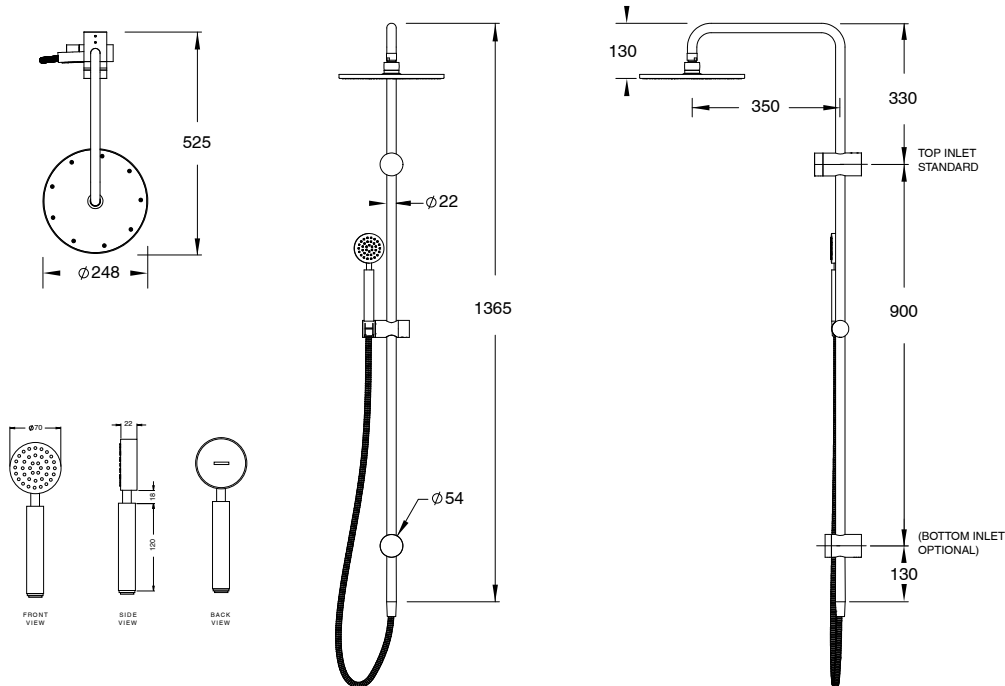

SUSSEX

Sussex Pure Twin Rail Shower PVD Brushed Nickel (3 Star)

9511651

SPECIFICATIONS

Recommended Use	Residential;Commercial
Colour Finish	Brushed Nickel
Primary Material	DR Brass
Recommended Pressure Range	150 - 500 kPa as per AS3500
Max Continuous Working Temperature (deg C)	65
Min Continuous Working Temperature (deg C)	1

WARRANTY

Residential Use (Years)	40
Commercial Use (Years)	10

Please refer to Sussex Warranty page for full Terms and Conditions

Dimensions are nominal measurements only.

CLEANING RECOMMENDATIONS:

We recommend the use of soapy water or approved cleaners. This product should not be cleaned with abrasive materials. Damage caused by any improper treatment is not covered by the product warranty. Refer to Warranty Conditions

Disclaimer: Products in this specification manual must by regulation be installed by licensed and registered trade people. The manufacturer/distributor reserves the right to vary specifications or delete models from their range without prior notification. Dimensions are nominal measurements only. Dimensions and set-outs listed are correct at time of publication however the manufacturer/distributor takes no responsibility for printing errors.

Published 31/03/2026

To see the complete Sussex range go to www.reece.com.au