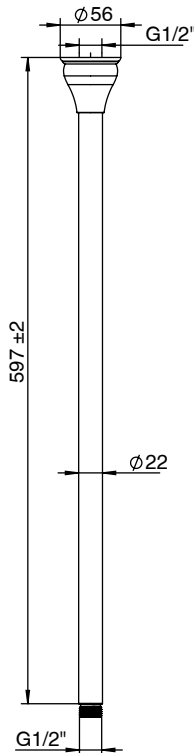

Milli Monument Edit Ceiling Shower Arm 600mm Brushed Gunmetal

4204513

SPECIFICATIONS

Recommended Use	Domestic, Hotel & Commercial
Colour	Brushed Gunmetal
Finish	Brushed
Material	DR Brass
Recommended Pressure Range	150 - 500 kPa
Maximum Continuous Working Temperature	80 deg C
Suitable for Storage Tank Hot Water	Yes
Suitable for Continuous Flow Hot Water	Yes
Suitable for Gravity Feed Hot Water	No

WARRANTY

Warranty - Domestic Use	15 Years
Spare Parts & Labour	12 Months

Please refer to Warranty Page for full Terms and Conditions

Dimensions are nominal measurements only.

CLEANING RECOMMENDATIONS:

We recommend the use of soapy water or approved cleaners. This product should not be cleaned with abrasive materials. Damage caused by any improper treatment is not covered by the product warranty. Refer to Warranty Conditions

Disclaimer: Products in this specification manual must by regulation be installed by licensed and registered trade people. The manufacturer/distributor reserves the right to vary specifications or delete models from their range without prior notification. Dimensions are nominal measurements only. Dimensions and set-outs listed are correct at time of publication however the manufacturer/distributor takes no responsibility for printing errors.

Published 05/10/2022

To see the complete Milli range go to www.reece.com.au