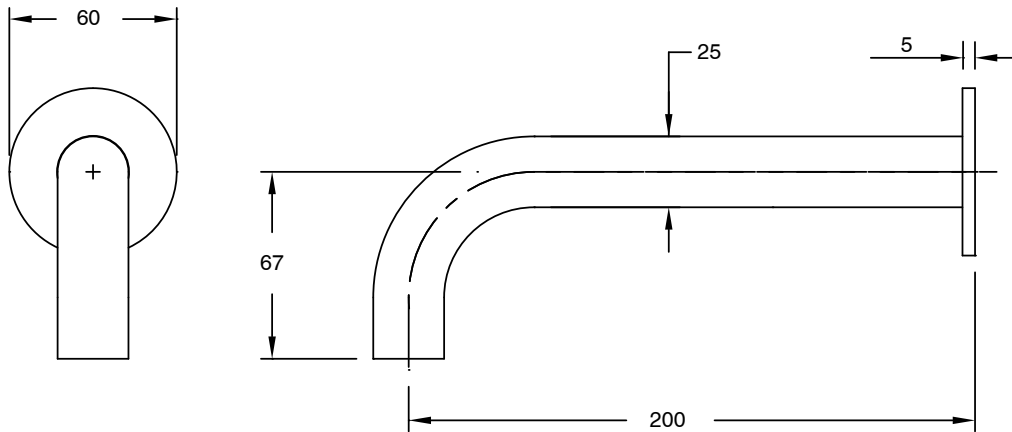

SUSSEX

Sussex Pure Wall Bath Outlet 200mm PVD Brushed Bronze

9511094

SPECIFICATIONS	
Recommended Use	Residential;Commercial
Colour Finish	Brushed Bronze
Primary Material	DR Brass
Recommended Pressure Range	150 - 500 kPa as per AS3500
Max Continuous Working Temperature (deg C)	65
Min Continuous Working Temperature (deg C)	1
WARRANTY	
Residential Use (Years)	40
Commercial Use (Years)	10
<i>Please refer to Sussex Warranty page for full Terms and Conditions</i>	