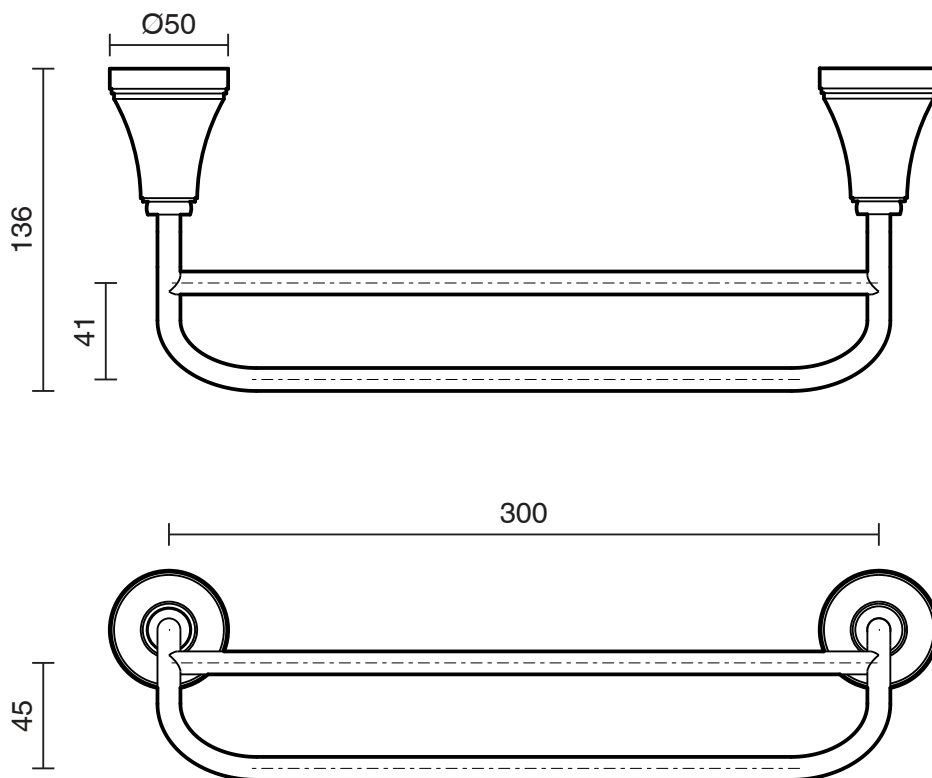

KADO

Kado Era Double Towel Rail 300mm Chrome

9507726

SPECIFICATIONS

Recommended Use	Domestic, Hotel & Commercial
Colour	Chrome
Material	Zinc/Steel

WARRANTY

Replacement Only - Domestic Use	10 Years
Parts Replacement Only	12 Months

Please refer to Warranty Page for full Terms and Conditions

Dimensions are nominal measurements only.

CLEANING RECOMMENDATIONS:

We recommend the use of soapy water or approved cleaners. This product should not be cleaned with abrasive materials. Damage caused by any improper treatment is not covered by the product warranty. Refer to Warranty Conditions

Disclaimer: Products in this specification manual must by regulation be installed by licensed and registered trade people. The manufacturer/distributor reserves the right to vary specifications or delete models from their range without prior notification. Dimensions are nominal measurements only. Dimensions and set-outs listed are correct at time of publication however the manufacturer/distributor takes no responsibility for printing errors.

Published 12/10/2023

To see the complete Kado range go to
www.reece.com.au