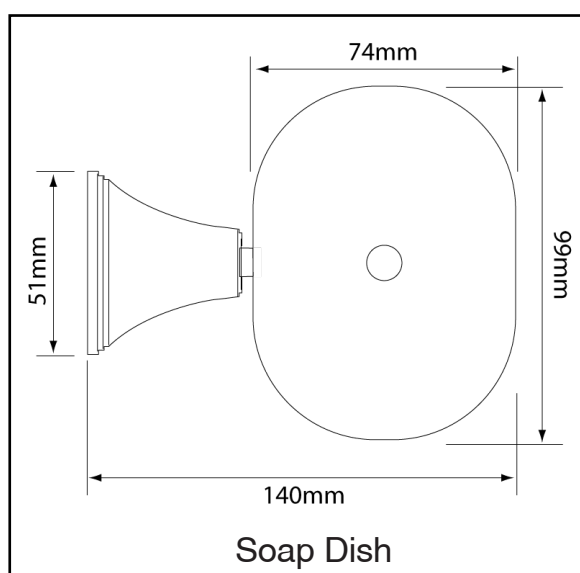

Damage caused by any improper treatment is not covered by the product warranty- refer to Warranty Conditions.

Disclaimer: Products in this specification manual must by regulation be installed by licensed and registered trade people. The manufacturer/distributor reserves the right to vary specifications or delete models from their range without prior notification. Dimensions are nominal measurements only. Dimensions and set-outs listed are correct at time of publication however the manufacturer/distributor takes no responsibility for printing errors.

Tech Page Version 1

KADO

CLASSIC ACCESSORIES

Dimensions are nominal measurements only

KADO

CLASSIC ACCESSORIES