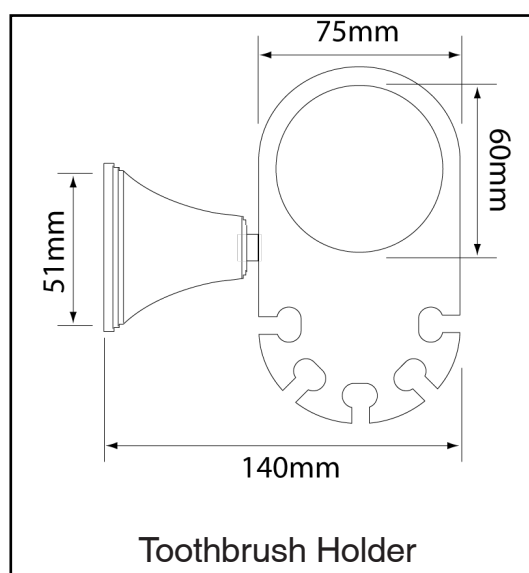

Damage caused by any improper treatment is not covered by the product warranty- refer to Warranty Conditions.

Disclaimer: Products in this specification manual must by regulation be installed by licensed and registered trade people. The manufacturer/distributor reserves the right to vary specifications or delete models from their range without prior notification. Dimensions are nominal measurements only. Dimensions and set-outs listed are correct at time of publication however the manufacturer/distributor takes no responsibility for printing errors.

Tech Page Version 1

KADO

CLASSIC ACCESSORIES

Dimensions are nominal measurements only

KADO

CLASSIC ACCESSORIES