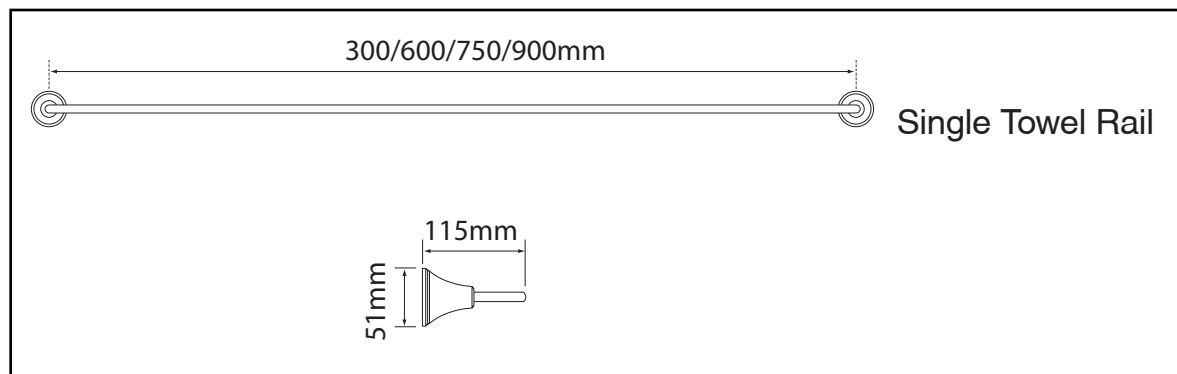

KADO

CLASSIC ACCESSORIES

Dimensions are nominal measurements only