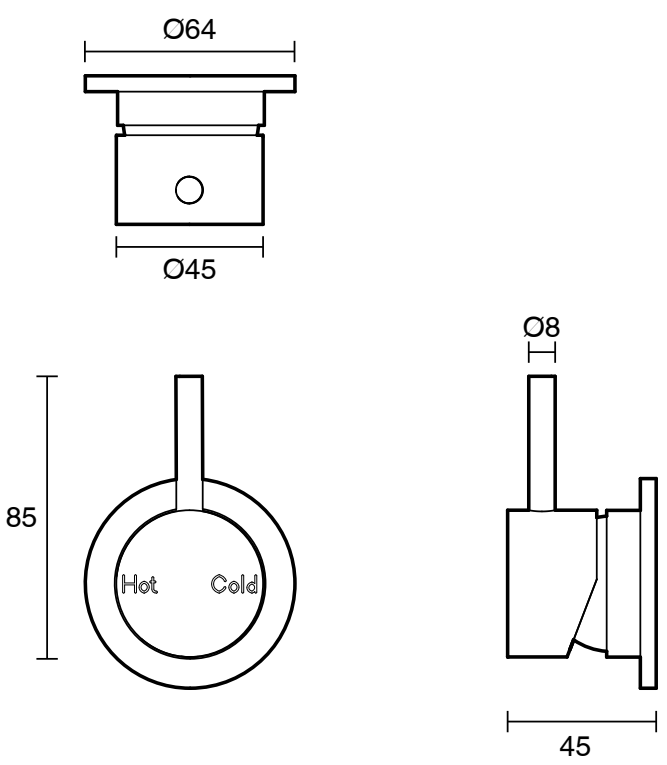

SUSSEX

Sussex Scala Shower / Bath Mixer Tap Matte Black

2262354

SPECIFICATIONS

Recommended Use	Residential;Commercial
Colour Finish	Matte Black
Primary Material	Brass
Recommended Pressure Range	150 - 500 kPa as per AS3500
Max Continuous Working Temperature (deg C)	65
Min Continuous Working Temperature (deg C)	1

WARRANTY

Residential Use (Years)	40
Commercial Use (Years)	10

Please refer to Sussex Warranty page for full Terms and Conditions

Dimensions are nominal measurements only.

CLEANING RECOMMENDATIONS:

We recommend the use of soapy water or approved cleaners. This product should not be cleaned with abrasive materials. Damage caused by any improper treatment is not covered by the product warranty. Refer to Warranty Conditions

Disclaimer: Products in this specification manual must by regulation be installed by licensed and registered trade people. The manufacturer/distributor reserves the right to vary specifications or delete models from their range without prior notification. Dimensions are nominal measurements only. Dimensions and set-outs listed are correct at time of publication however the manufacturer/distributor takes no responsibility for printing errors.

Published 01/04/2026

To see the complete Sussex range go to www.reece.com.au