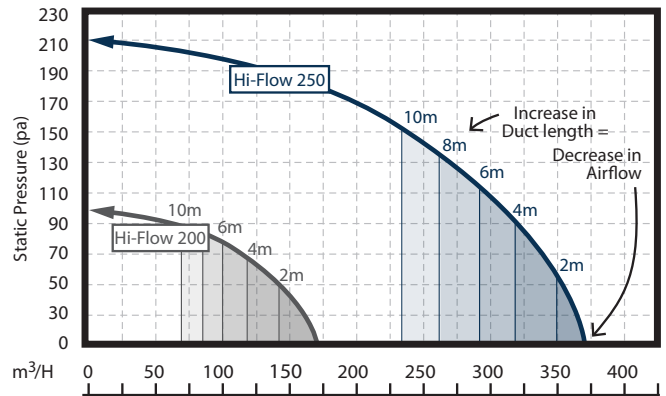

KADO

Kado Lux HiFlow 250 LED Exhaust Fan Square Matte Black

2020345

SPECIFICATIONS

Recommended Use	Domestic, Hotel & Commercial
Material	ABS Plastic/Stainless Steel
Weight	3.8 kg
Exhaust	50w Side Ducted
Air Extraction	378 m³/h
Air Outlet Size	150 mm
Cutout Size	300mm Round
Min Install Depth	220 mm
Electrical Connection	Plug in (plug & lead included)
IP Rating	IPX4

WARRANTY

Warranty - Domestic Use	7 Years
Spare Parts & Labour	24 Months

Please refer to Warranty Page for full Terms and Conditions

*Airbus airflow data may vary depending on style of fascia used.

Dimensions are nominal measurements only.

CLEANING RECOMMENDATIONS:

We recommend the use of soapy water or approved cleaners. This product should not be cleaned with abrasive materials. Damage caused by any improper treatment is not covered by the product warranty. Refer to Warranty Conditions

Disclaimer: Products in this specification manual must by regulation be installed by licensed and registered trade people. The manufacturer/distributor reserves the right to vary specifications or delete models from their range without prior notification. Dimensions are nominal measurements only. Dimensions and set-outs listed are correct at time of publication however the manufacturer/distributor takes no responsibility for printing errors.

Published 04/08/2021

To see the complete Kado range go to www.reece.com.au/bathrooms