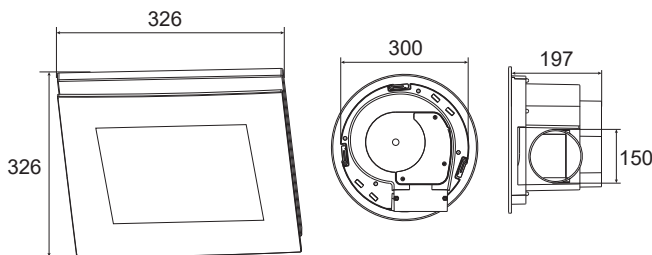

KADO

Kado Lux HiFlow 250 LED Exhaust Fan Square Matte Black

2020345

SPECIFICATIONS

Recommended Use	Domestic, Hotel & Commercial
Material	ABS Plastic/Stainless Steel
Weight	3.8 kg
Exhaust	50w Side Ducted
Air Extraction	378 m³/h
Air Outlet Size	150 mm
Cutout Size	300mm Round
Min Install Depth	220 mm
Electrical Connection	Plug in (plug & lead included)
IP Rating	IPX4

WARRANTY

Warranty - Domestic Use	7 Years
Spare Parts & Labour	24 Months

Please refer to Warranty Page for full Terms and Conditions

*Airbus airflow data may vary depending on style of fascia used.

Dimensions are nominal measurements only.

CLEANING RECOMMENDATIONS:

We recommend the use of soapy water or approved cleaners. This product should not be cleaned with abrasive materials. Damage caused by any improper treatment is not covered by the product warranty. Refer to Warranty Conditions

Disclaimer: Products in this specification manual must by regulation be installed by licensed and registered trade people. The manufacturer/distributor reserves the right to vary specifications or delete models from their range without prior notification. Dimensions are nominal measurements only. Dimensions and set-outs listed are correct at time of publication however the manufacturer/distributor takes no responsibility for printing errors.

Published 04/08/2021

To see the complete Kado range go to www.reece.com.au/bathrooms