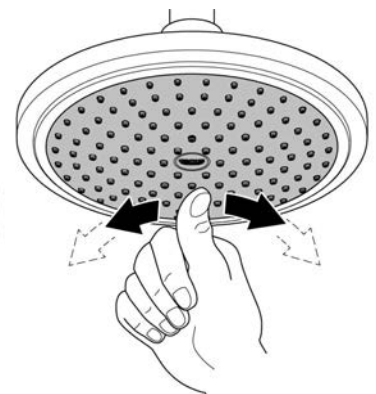

SpeedClean