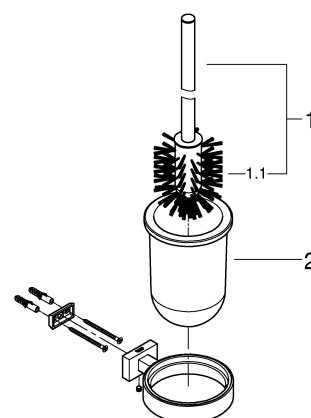

### Care

For directions on the care of this fitting, please refer to the accompanying care instructions.

ESSENTIALS CUBE  
TOILET BRUSH SET  
MODEL #40513001

Spare Parts

Pure Freude  
an Wasser

Pos.-nr.	Product Description	Order-nr.	Units per package
1	Spare brush	40392000	1
2	Spare glass	40393000	1