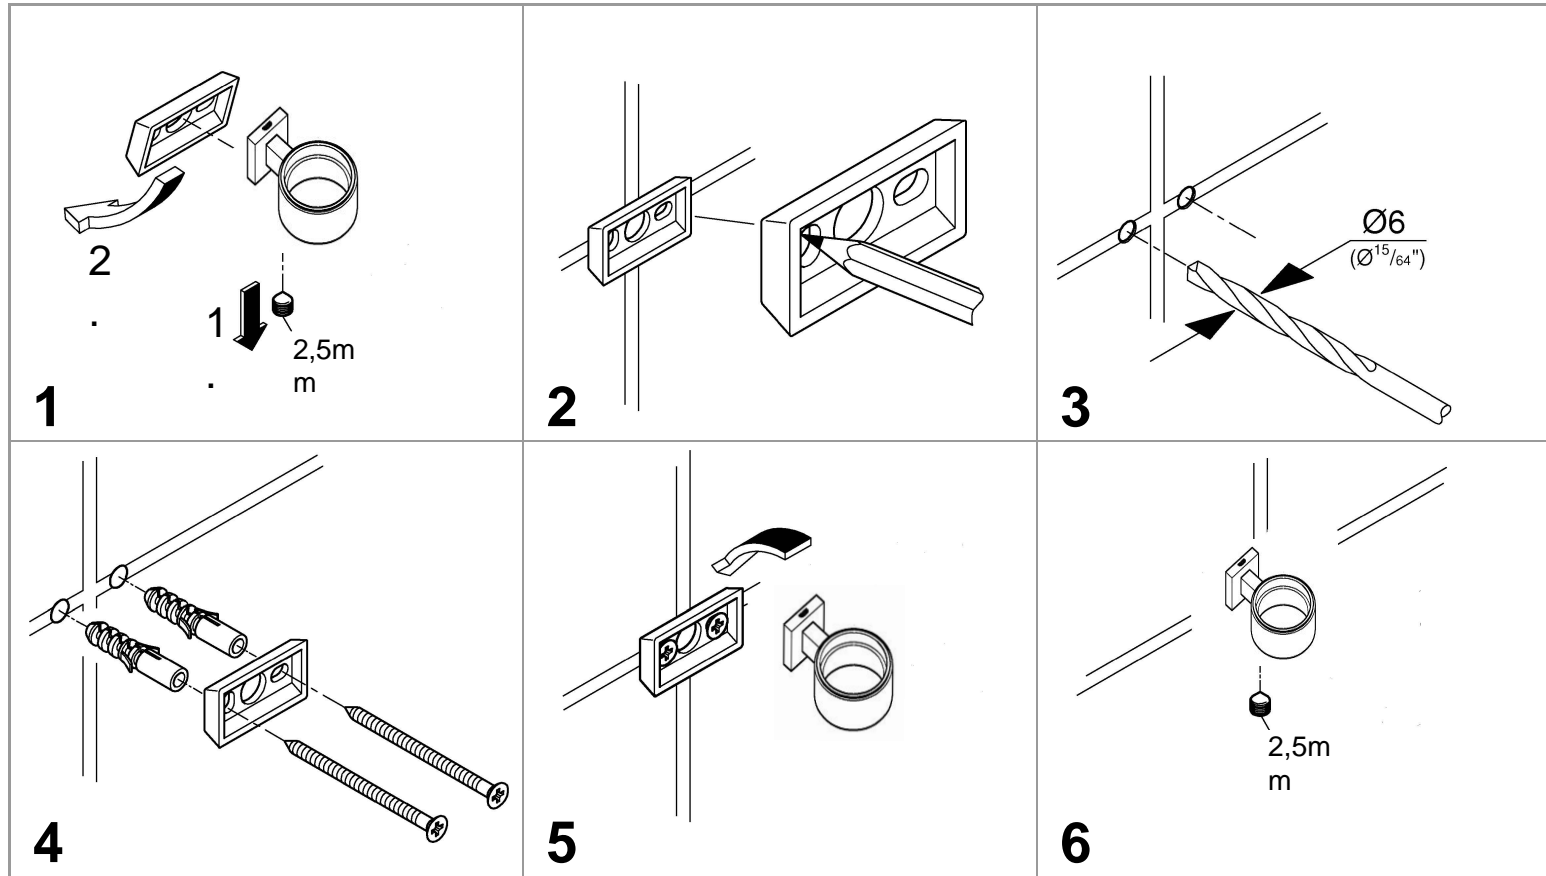

ESSENTIALS CUBE  
TOILET BRUSH SET  
MODEL #40513001

Pure Freude  
an Wasser

Product Specifications

Product Description:

**Essentials Cube**

Toilet brush set

material: glass / metal

wall mounted

### Installation Instructions

When installing bathroom accessories please ensure all fixings are installed for maximum stability.