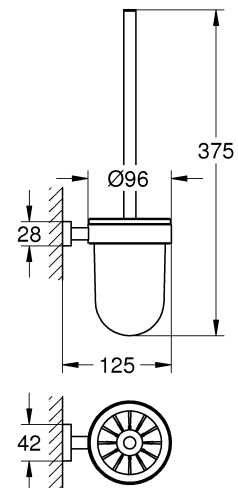

Product Description:

Essentials Cube

Toilet brush set

material: glass / metal

wall mounted

concealed fastening

GROHE StarLight® chrome finish