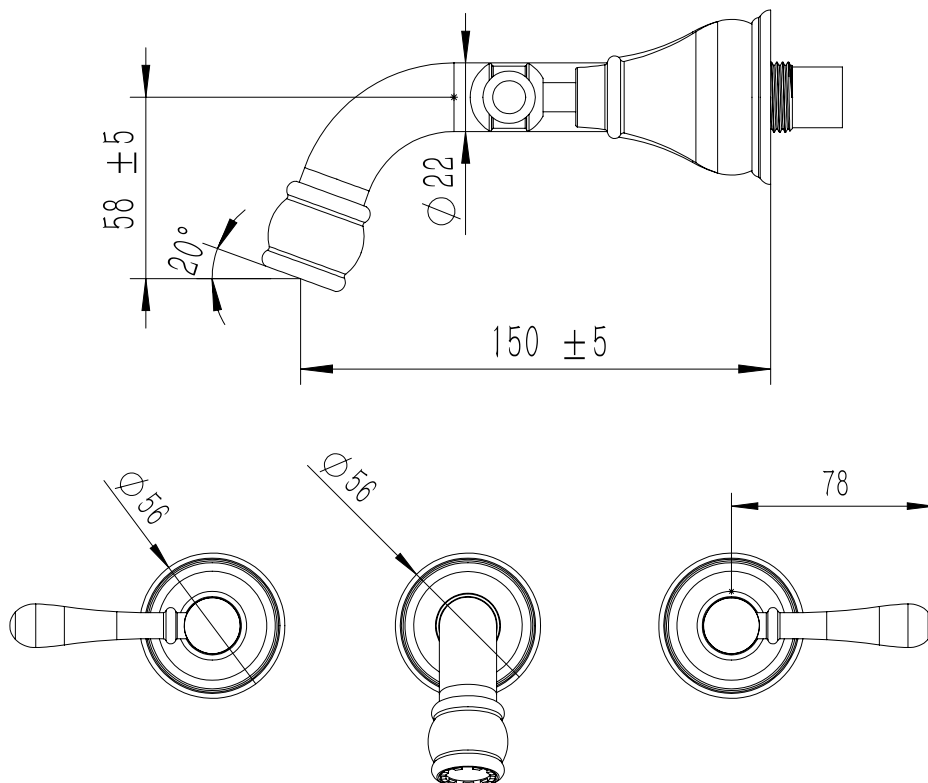

Milli

Milli Voir Wall Bath Set Lever Handle 150mm Brushed Nickel

2265473

SPECIFICATIONS

Recommended Use	Domestic, hotel and commercial
Colour	Brushed Nickel
Material	DR Brass
Recommended Pressure Range	150 - 500 kPa
Max Continuous Working Pressure	500 kPa
Max Continuous Working Temperature	80 deg C
Suitable for Storage Tank Hot Water	Yes
Suitable for Continuous Flow Hot Water	Yes
Suitable for Gravity Feed Hot Water	No

WARRANTY

Warranty - Domestic Use	15 Years
Spare Parts & Labour	12 Months

Please refer to Warranty Page for full Terms and Conditions

Dimensions are nominal measurements only.

CLEANING RECOMMENDATIONS:

We recommend the use of soapy water or approved cleaners. This product should not be cleaned with abrasive materials. Damage caused by any improper treatment is not covered by the product warranty. Refer to Warranty Conditions

Disclaimer: Products in this specification manual must by regulation be installed by licensed and registered trade people. The manufacturer/distributor reserves the right to vary specifications or delete models from their range without prior notification. Dimensions are nominal measurements only. Dimensions and set-outs listed are correct at time of publication however the manufacturer/distributor takes no responsibility for printing errors.

Published 01/06/2020

To see the complete Milli range go to www.reece.com.au